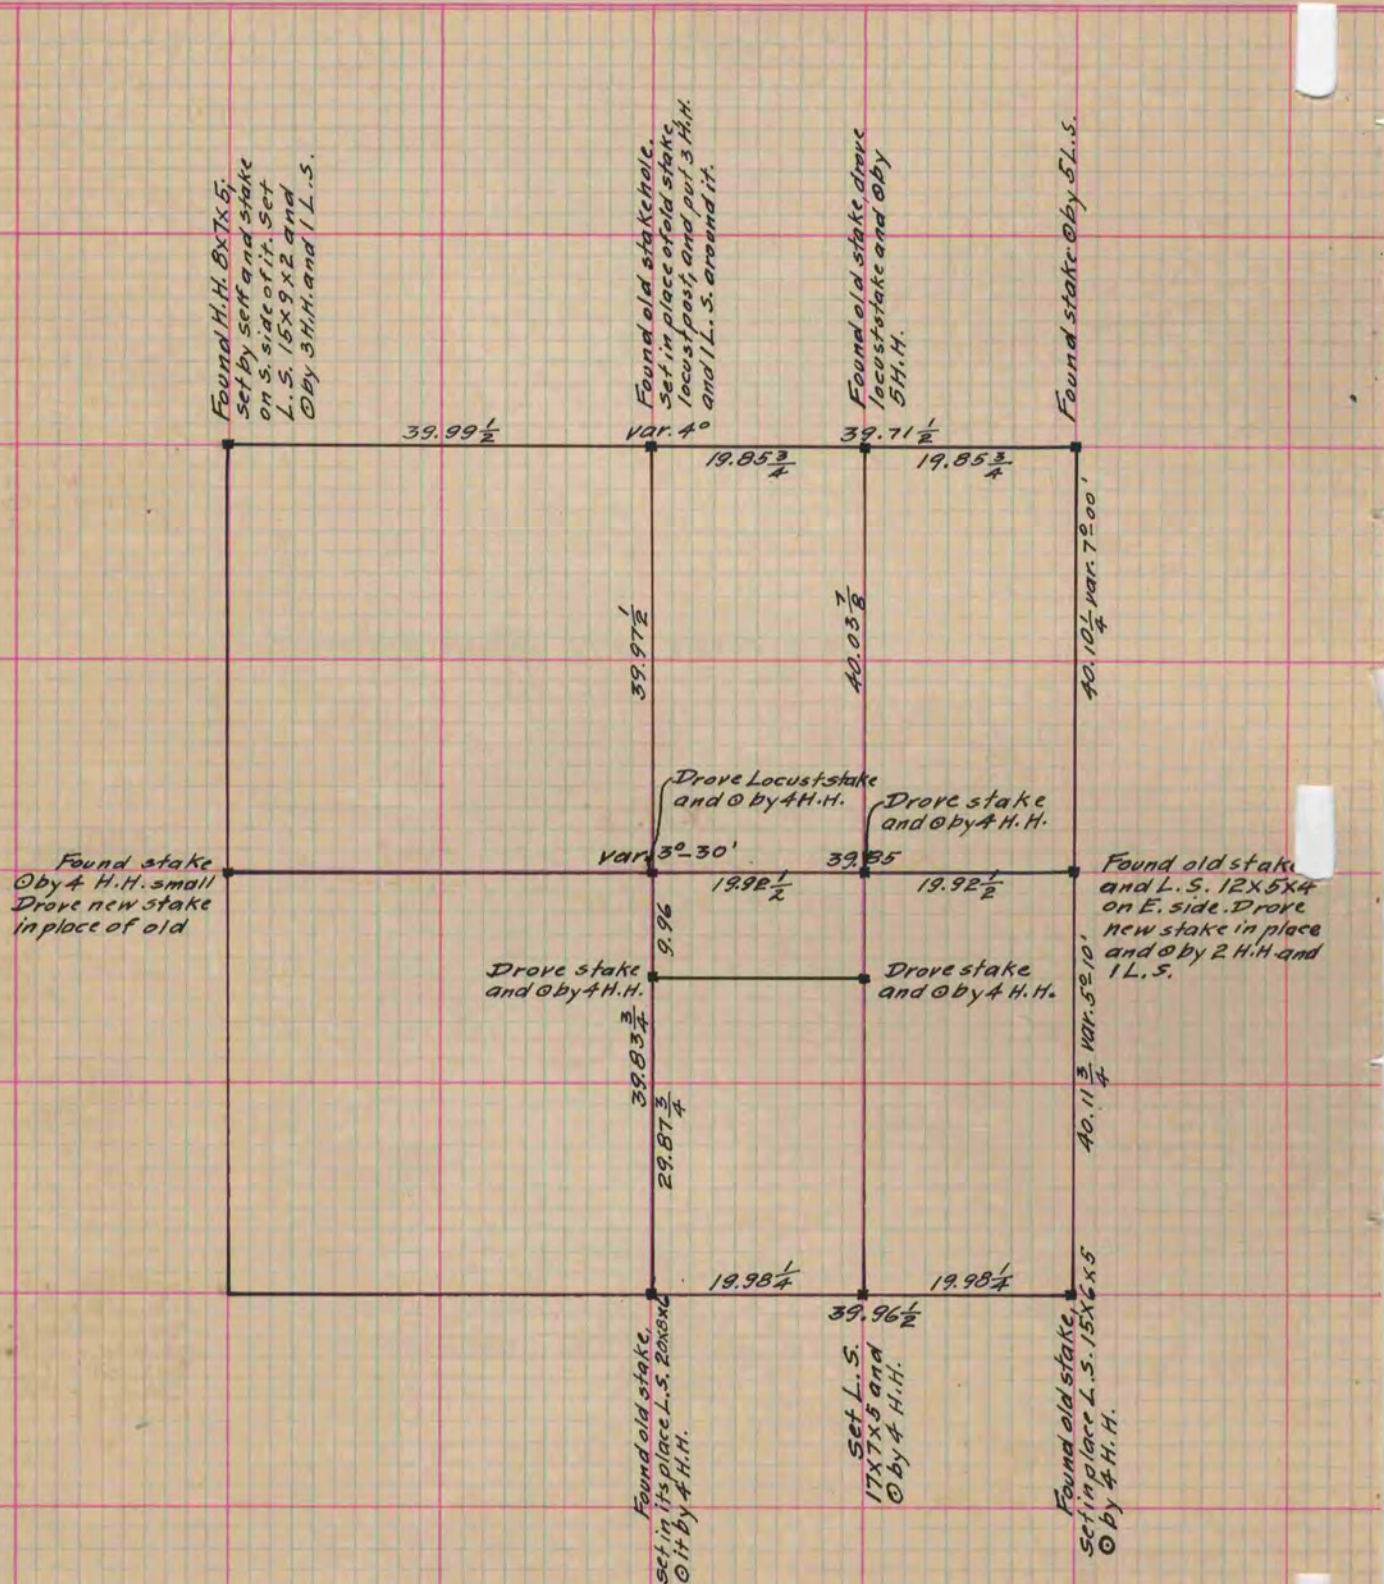

MICROFILMED
COUNTY BUILDING
CITY OF JANESVILLE

PLAT AND RECORD

Of a Survey on Section 25 T 3 R 14 E. of the 4 P. M. in Johnstown Township

Rock County, Wisconsin, made Oct. the 24th. 1887

I hereby certify that the following is a correct record of said survey as made by me.

COUNTY BUILDING
CITY OF JANESVILLE

(Signed) Edward Ruger

County Surveyor.

Copied from page 336 Vol. 2 County Surveyors Record