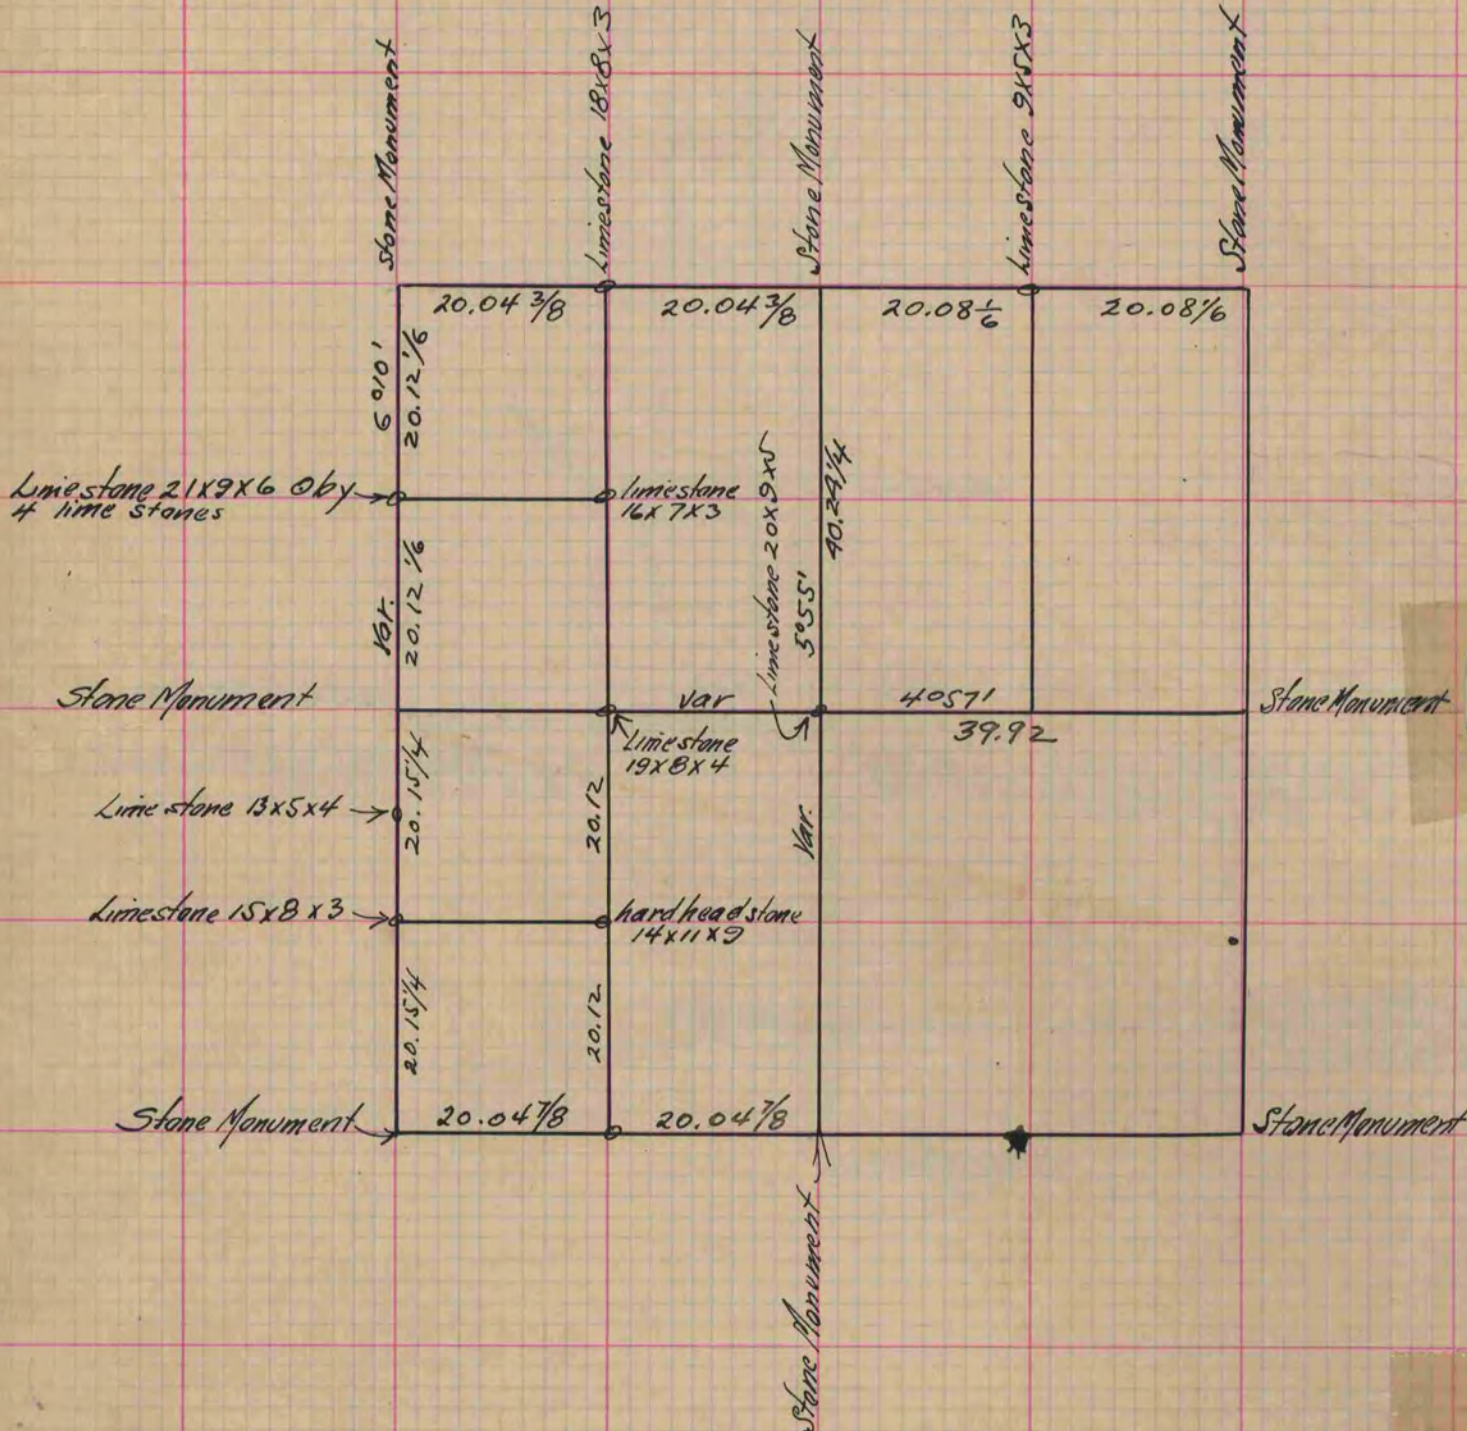

MICROFILMED PLAT AND RECORD

Of a Survey on Section 10 T 2 R 11 E. of the 4 P. M. in Plymouth Township
Rock County, Wisconsin, made April the 14th 1871

I hereby certify that the following is a correct record of said survey as made by me.

COUNTY BUILDING
CITY OF JANESVILLE

(Signed) Edward Ruger
R.H.B.

County Surveyor.

Copied from Page 37 Vol. 2. Original County Surveyors Record