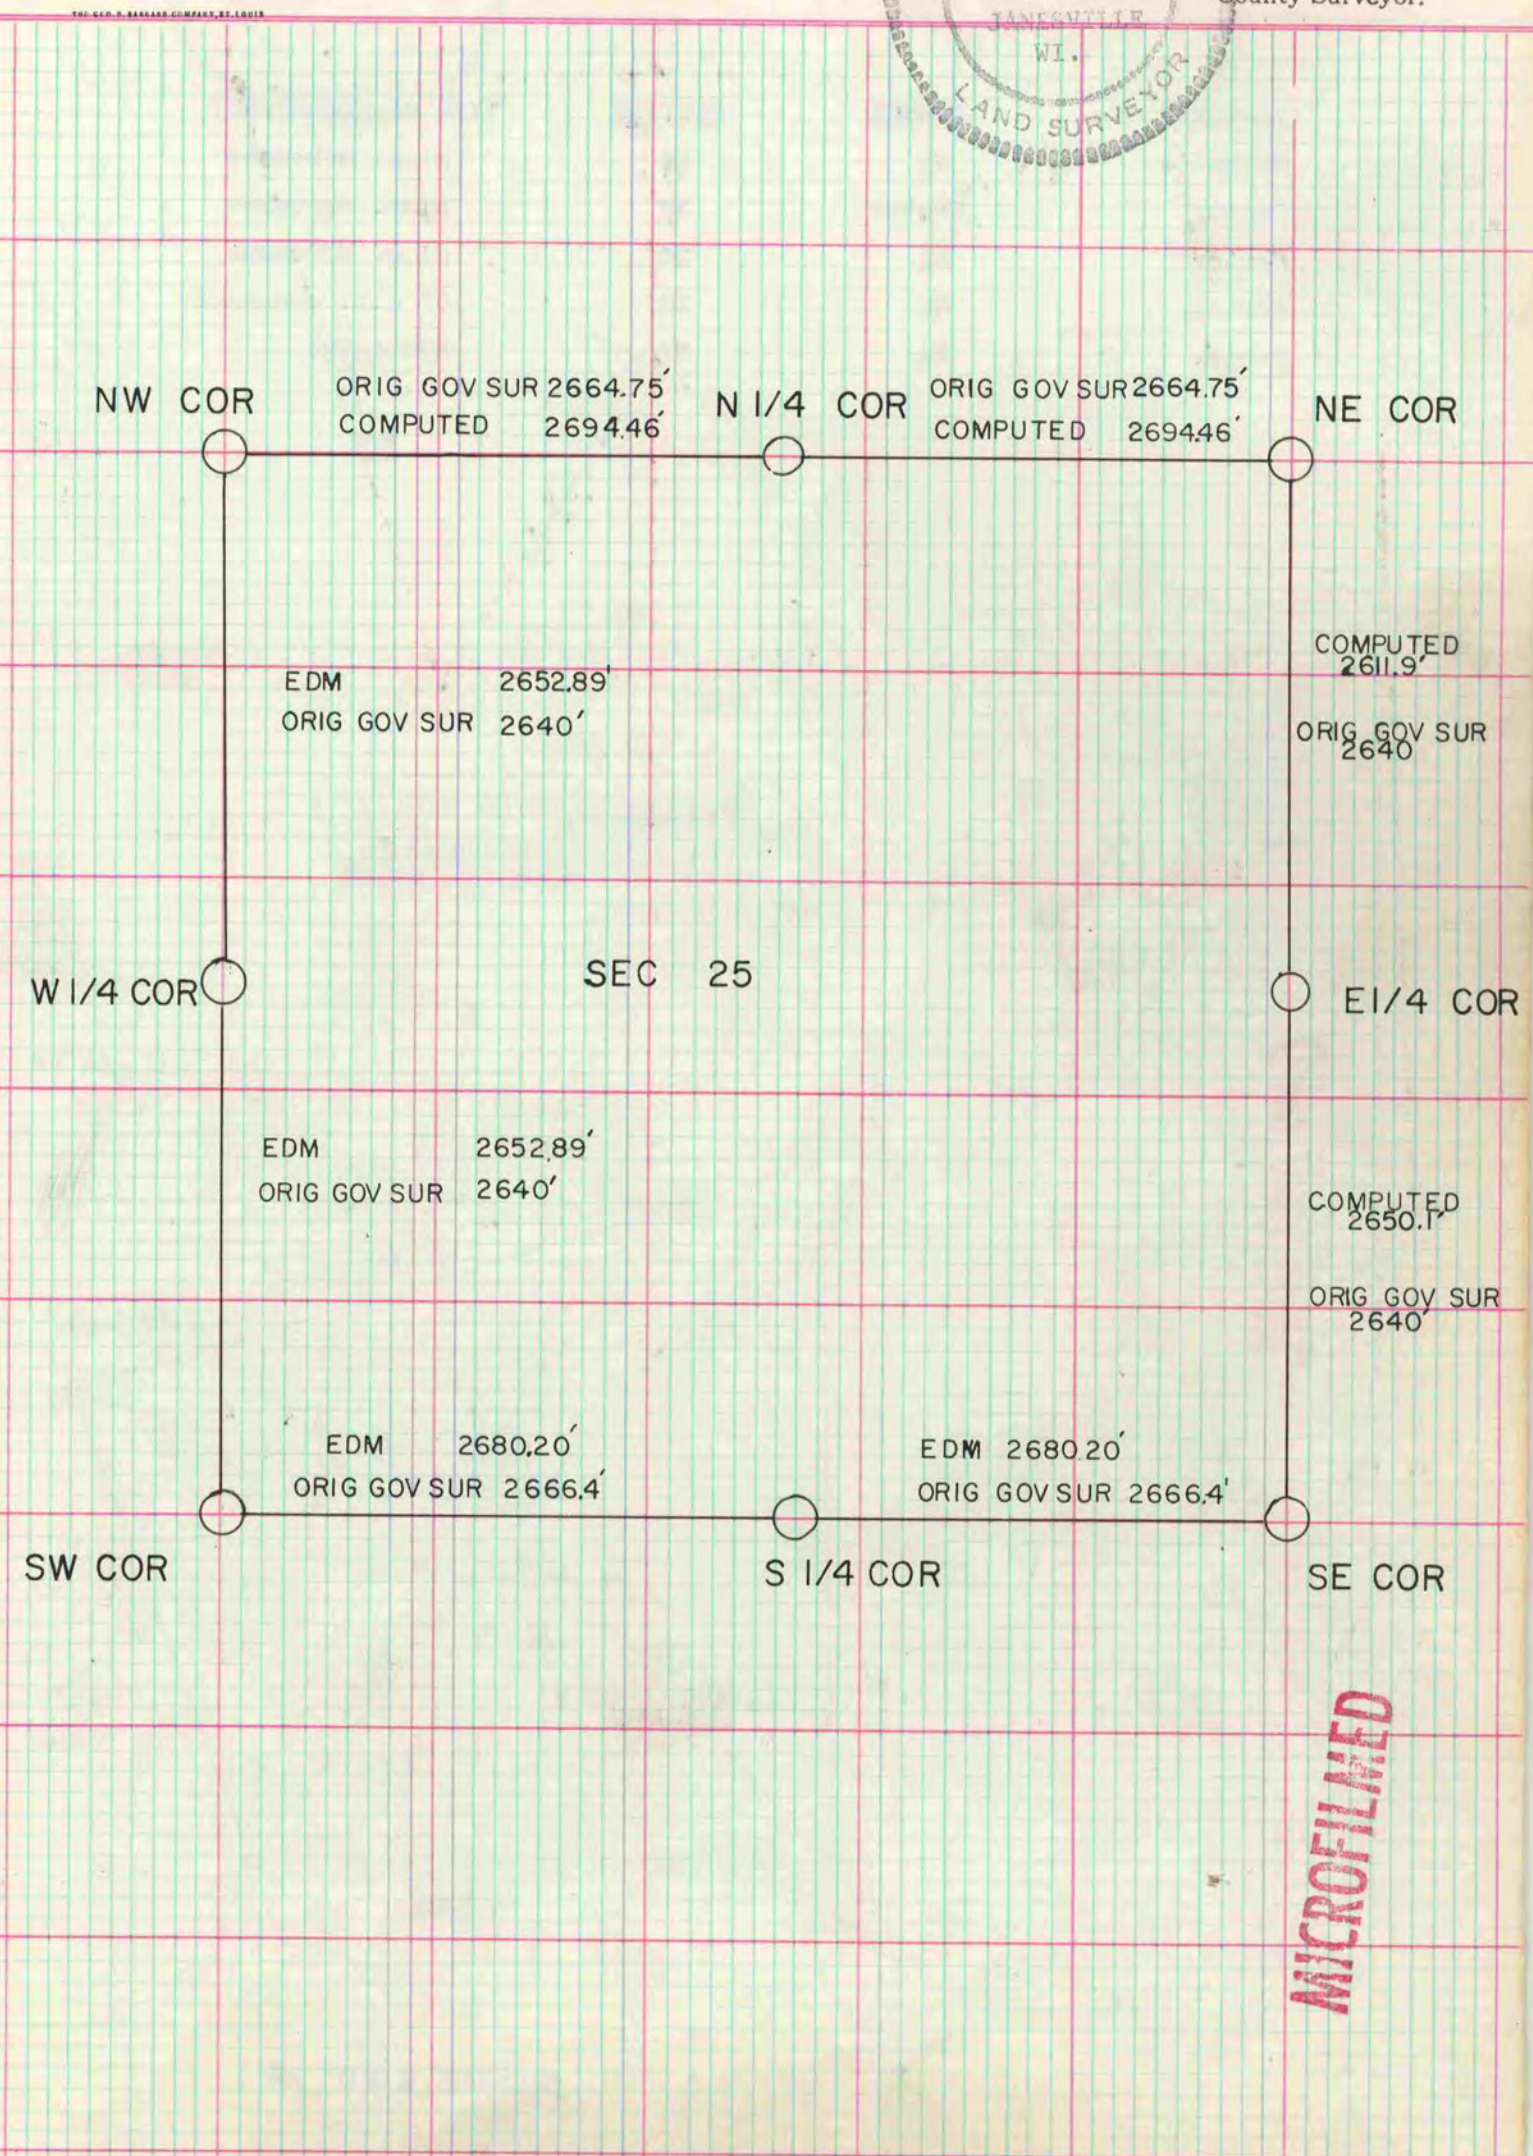

PLAT AND RECORD

267

COUNTY BUILDING
CITY OF JANESVILLE

VOL. 5

Of a Survey on Section 25 T 4 N R 11 E. of the 4 P. M. in PORTER Township

Rock County, Wisconsin, made APRIL the 7 19 77

I hereby certify that the following is a correct record of said survey as made by me.