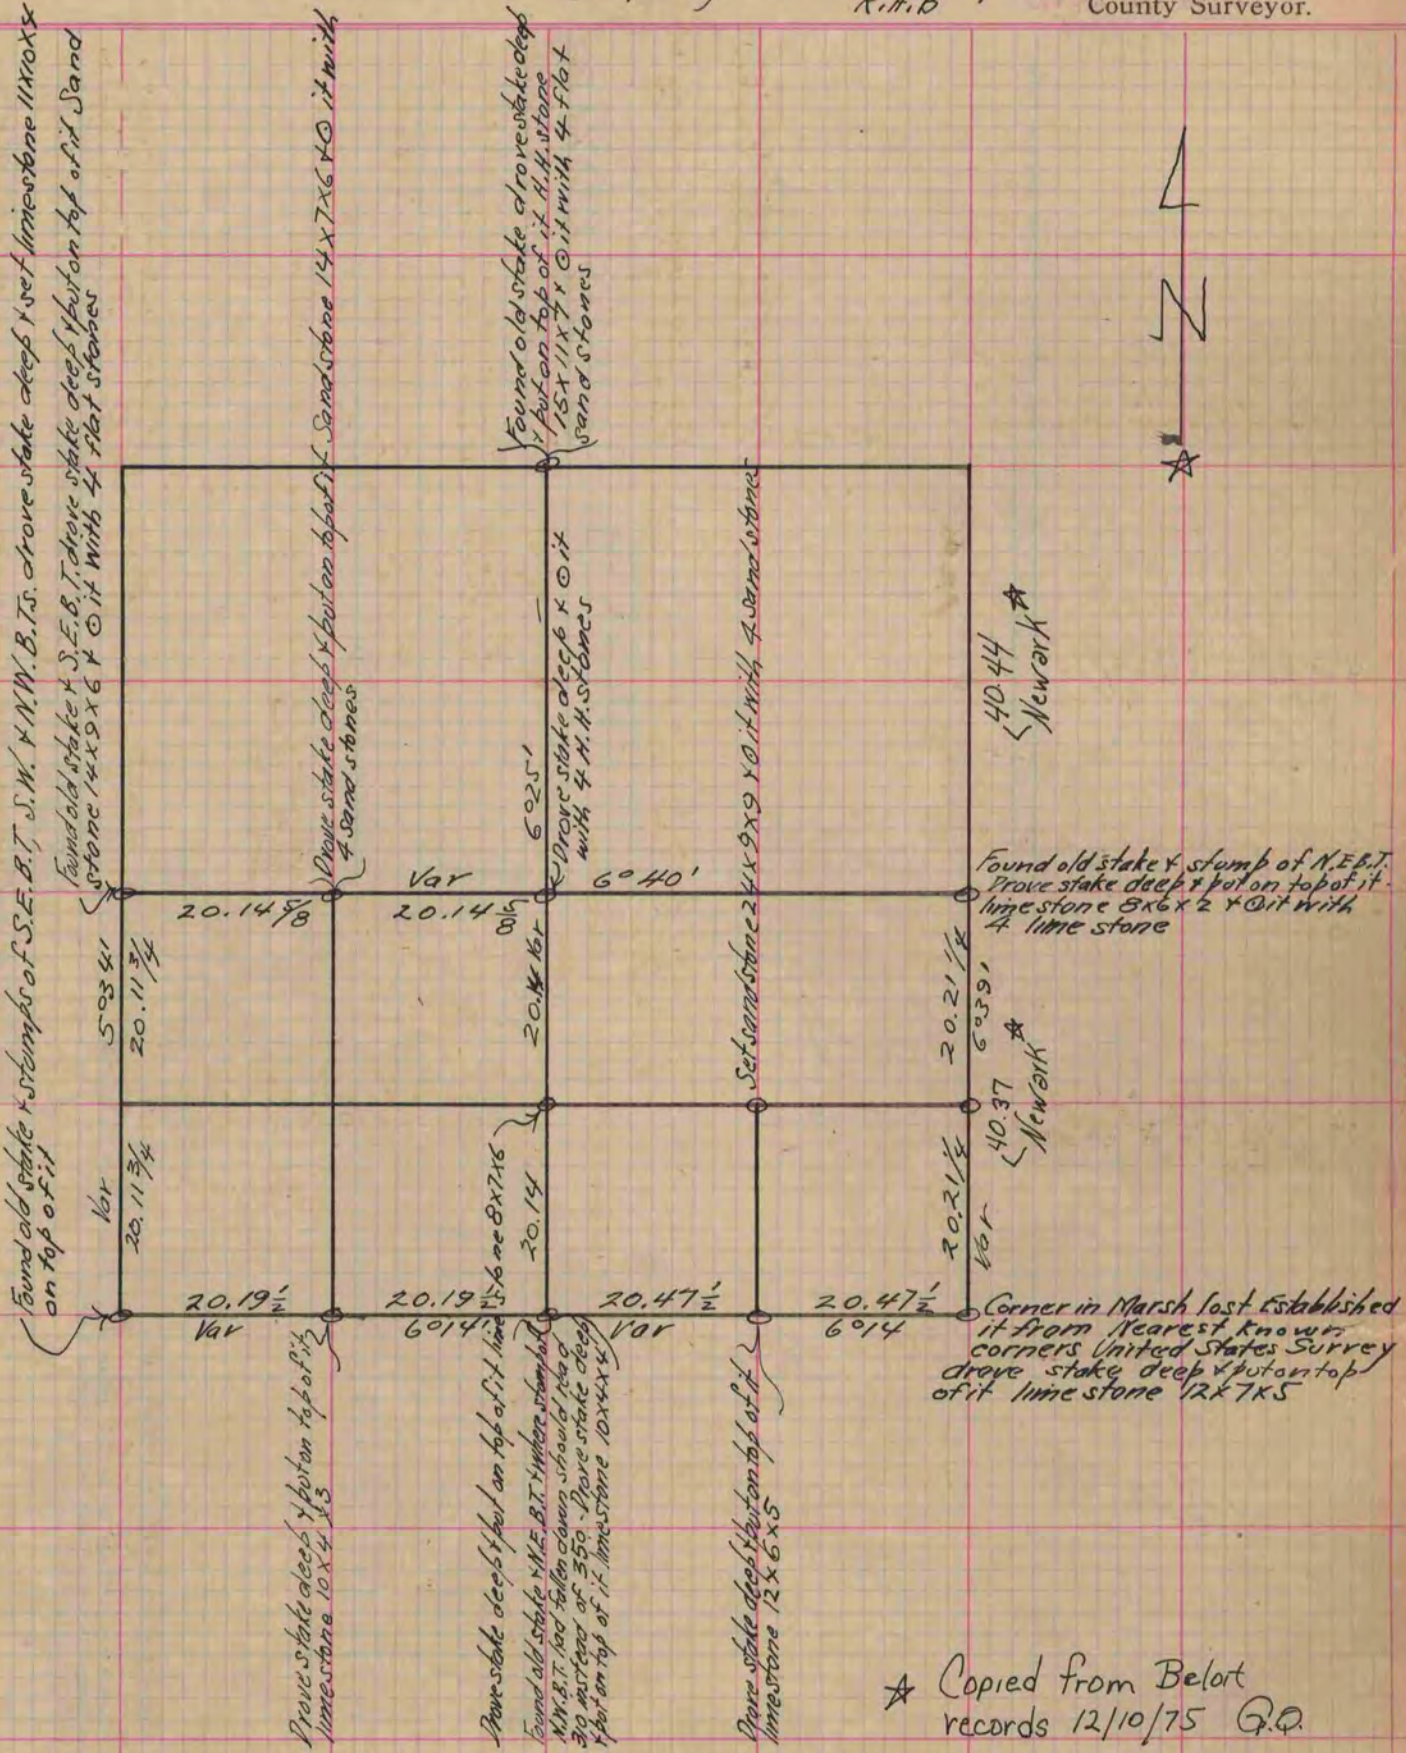

COUNTY BUILDING
CITY OF JANESVILLE

Of a Survey on Section 12 T 1 R 10 E. of the 4 P. M. in Avon Township

Rock County, Wisconsin, made May the 19+20 1871

I hereby certify that the following is a correct record of said survey as made by me.

(Signed) Edward Ruger
R.H.B. County Surveyor.

* Copied from Belort records 12/10/75 G.O.

Copied from Page 40 Vol. 2. Original County Surveyors Record