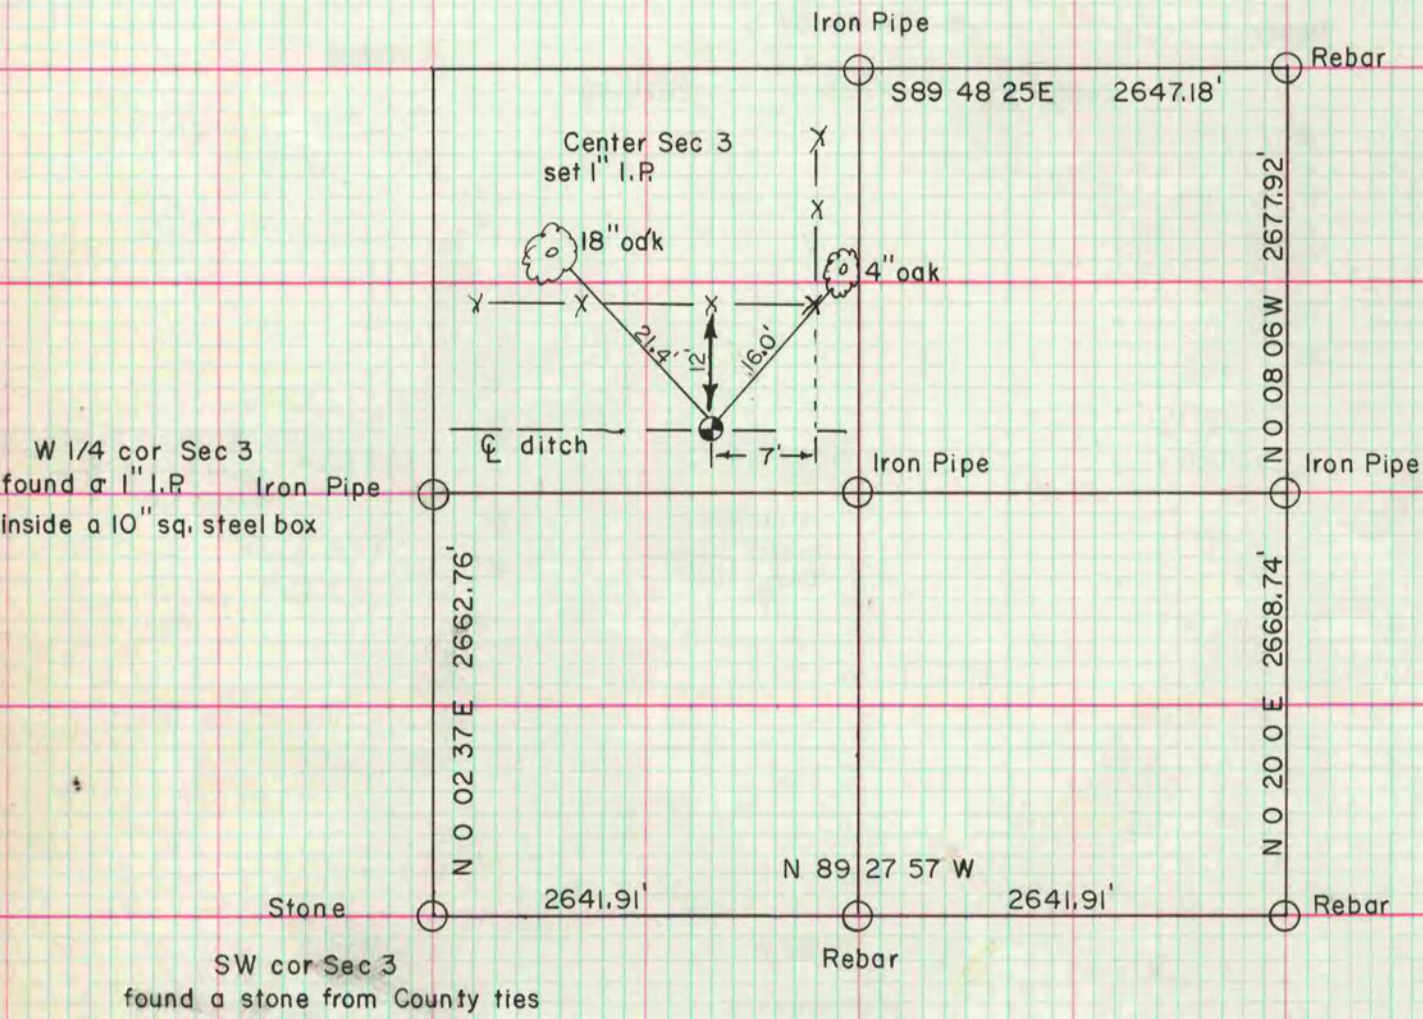

# PLAT AND RECORD

COUNTY BUILDING  
CITY OF JANESVILLE

Of a Survey on Section 3 T 4 N R 10 E of the 4 P. M. in Township

Rock County, Wisconsin, made JANUARY the

I hereby certify that the following is a correct record of said survey as made by me.

*Donald A. Barnes*

**MICROFILMED**

N 1/4 cor Sec 3  
found 1" I.P. from County ties

Information supplied by Division of Land Management  
Kermit Wilhelm — Supervisory Land Surveyor