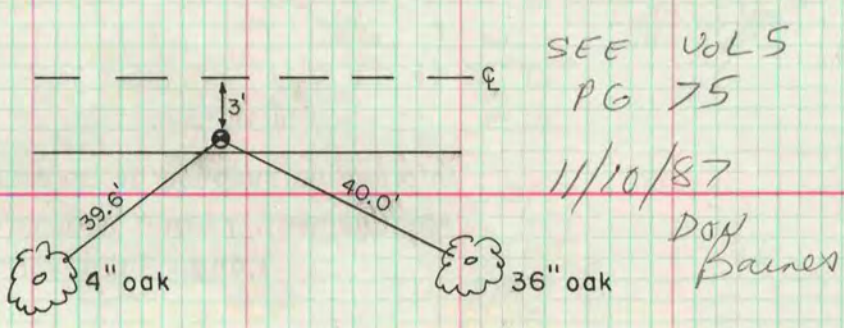

# PLAT AND RECORD

COUNTY BUILDING  
CITY OF JANESVILLE

Of a Survey on Section 3 T 4 N R 10 E of the 4 P. M. in Township

Rock County, Wisconsin, made JANUARY the

I hereby certify that the following is a correct record of said survey as made by me.

*Donald A. Barnes*

**MICROFILMED**

N 1/4 cor Sec 3  
found 1" I.P. from County ties

Information supplied by Division of Land Management  
Kermit Wilhelm — Supervisory Land Surveyor