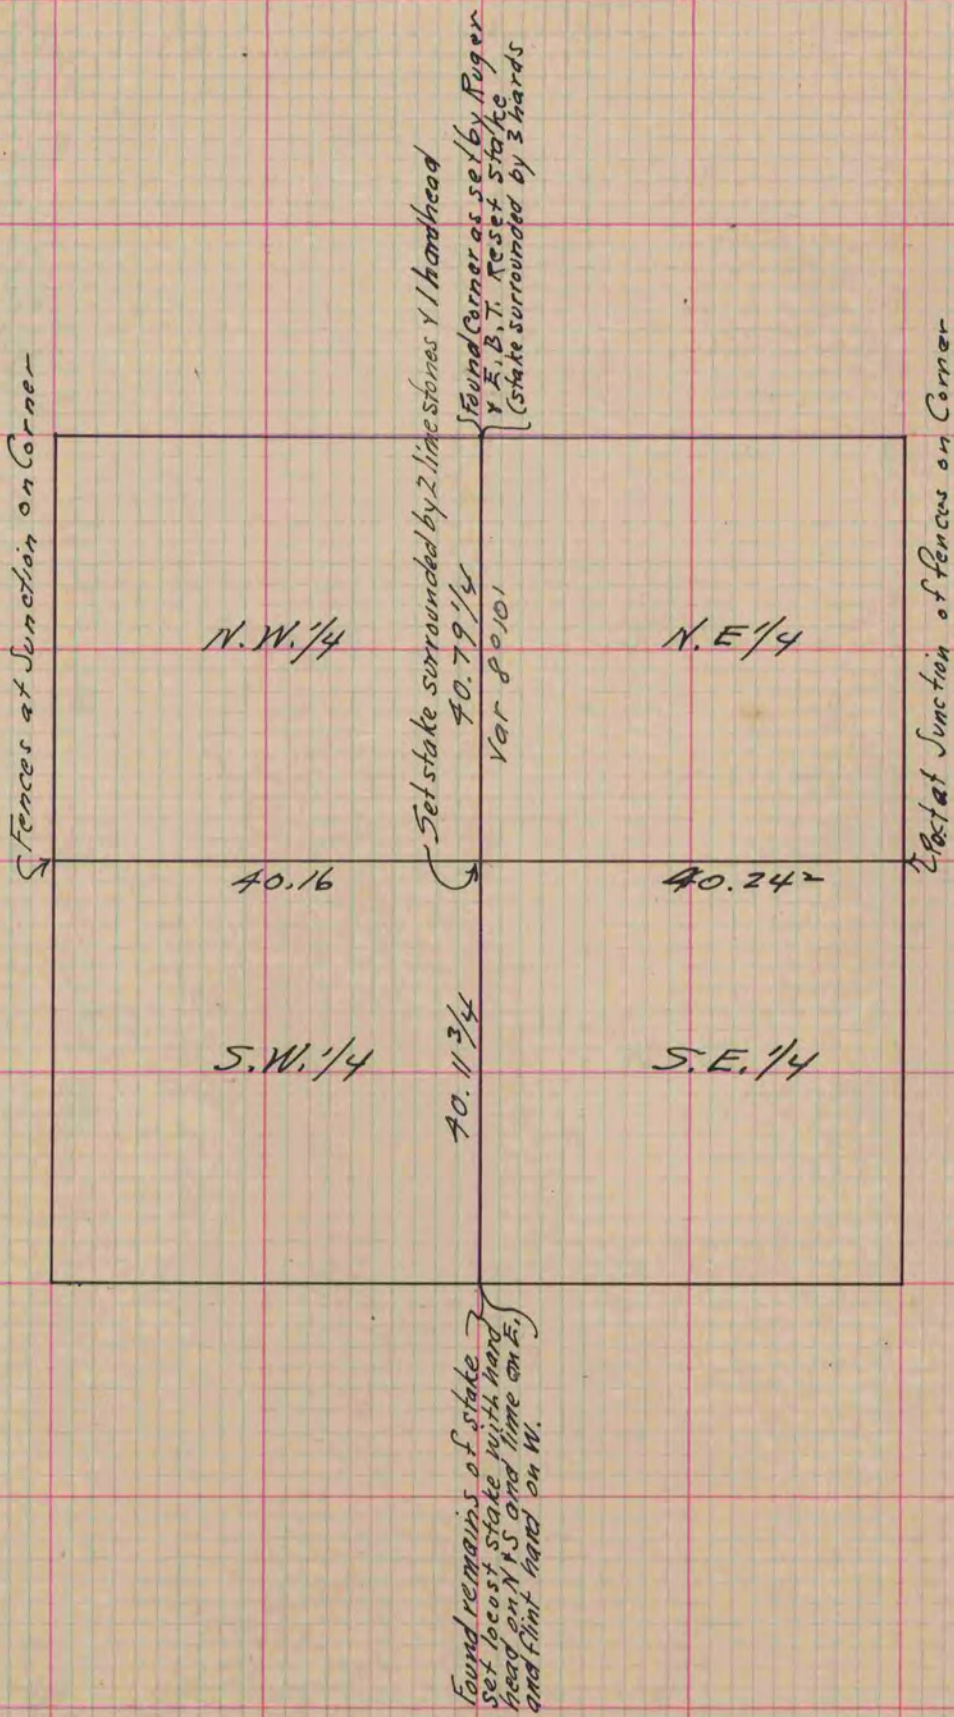

# PLAT AND RECORD

**MICROFILMED**

COUNTY BUILDING  
CITY OF JANESVILLE

Of a Survey on Section 6 T 2 R 12 E. of the 4 P. M. in Rock Township

Rock County, Wisconsin, made July the 9<sup>th</sup> 1866

I hereby certify that the following is a correct record of said survey as made by me.

(Signed) S. D. Locke  
R. I. B. County Surveyor.

Copied from lower 1/2 of Page 236 Vol. 1. Original County Surveyors Record