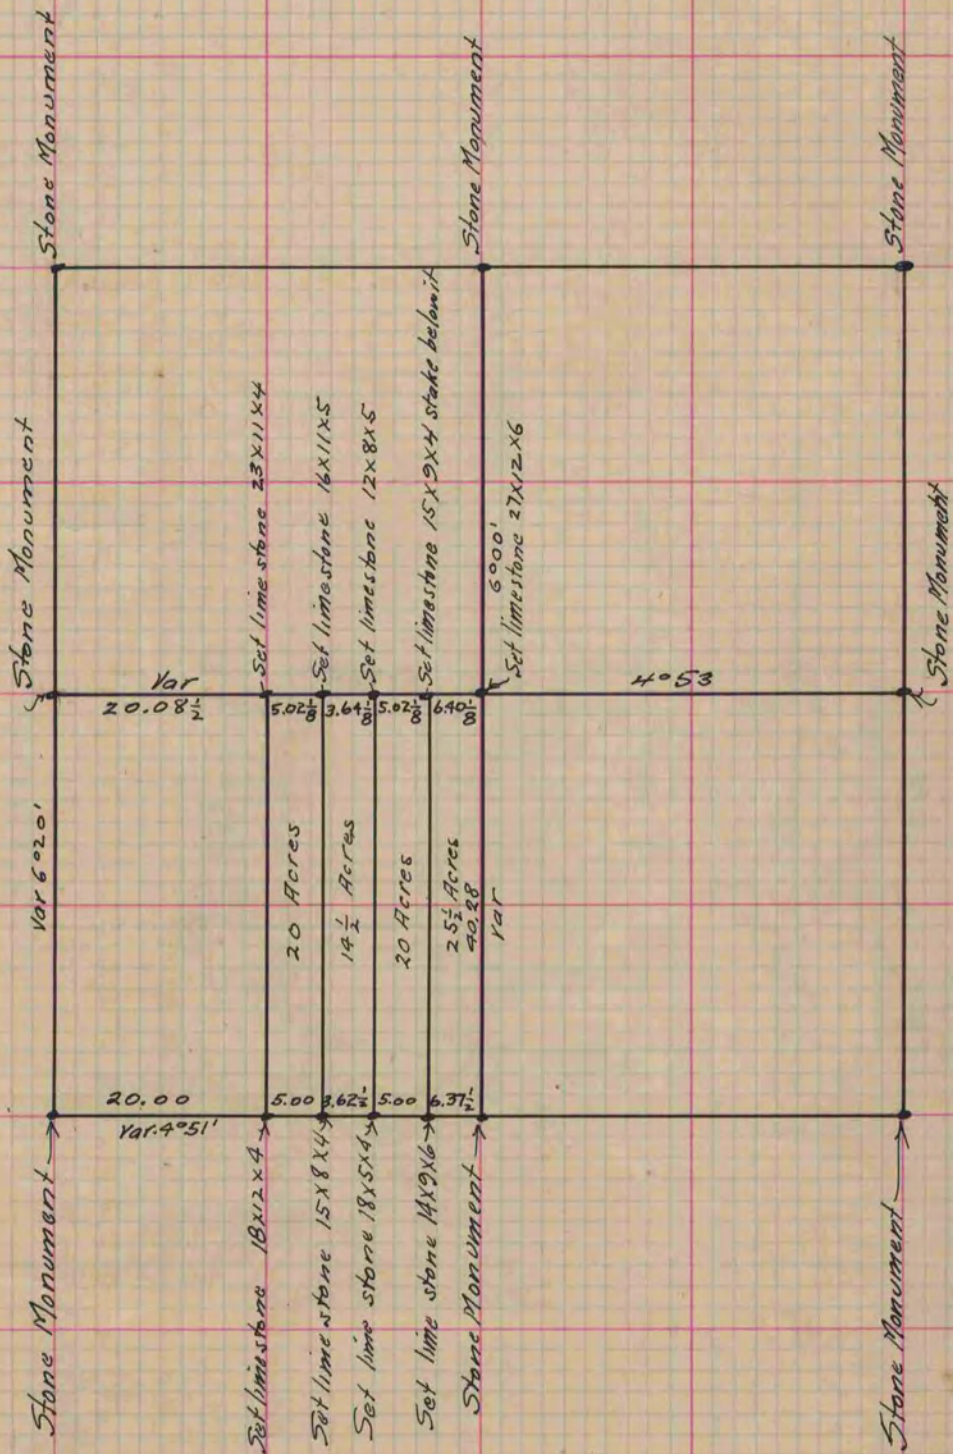

MICROFILMED

PLAT AND RECORD

115
V-2

COUNTY BUILDING
CITY OF JANESVILLE

Of a Survey on Section 25 T 2 R 11 E. of the 4 P. M. in Plymouth Township

Rock County, Wisconsin, made November the 25 & 26 1873

I hereby certify that the following is a correct record of said survey as made by me.

(Signed) Edward Ruger
R. H. B. County Surveyor.

Copied from Page 73 Vol. 2 Original County Surveyors Record