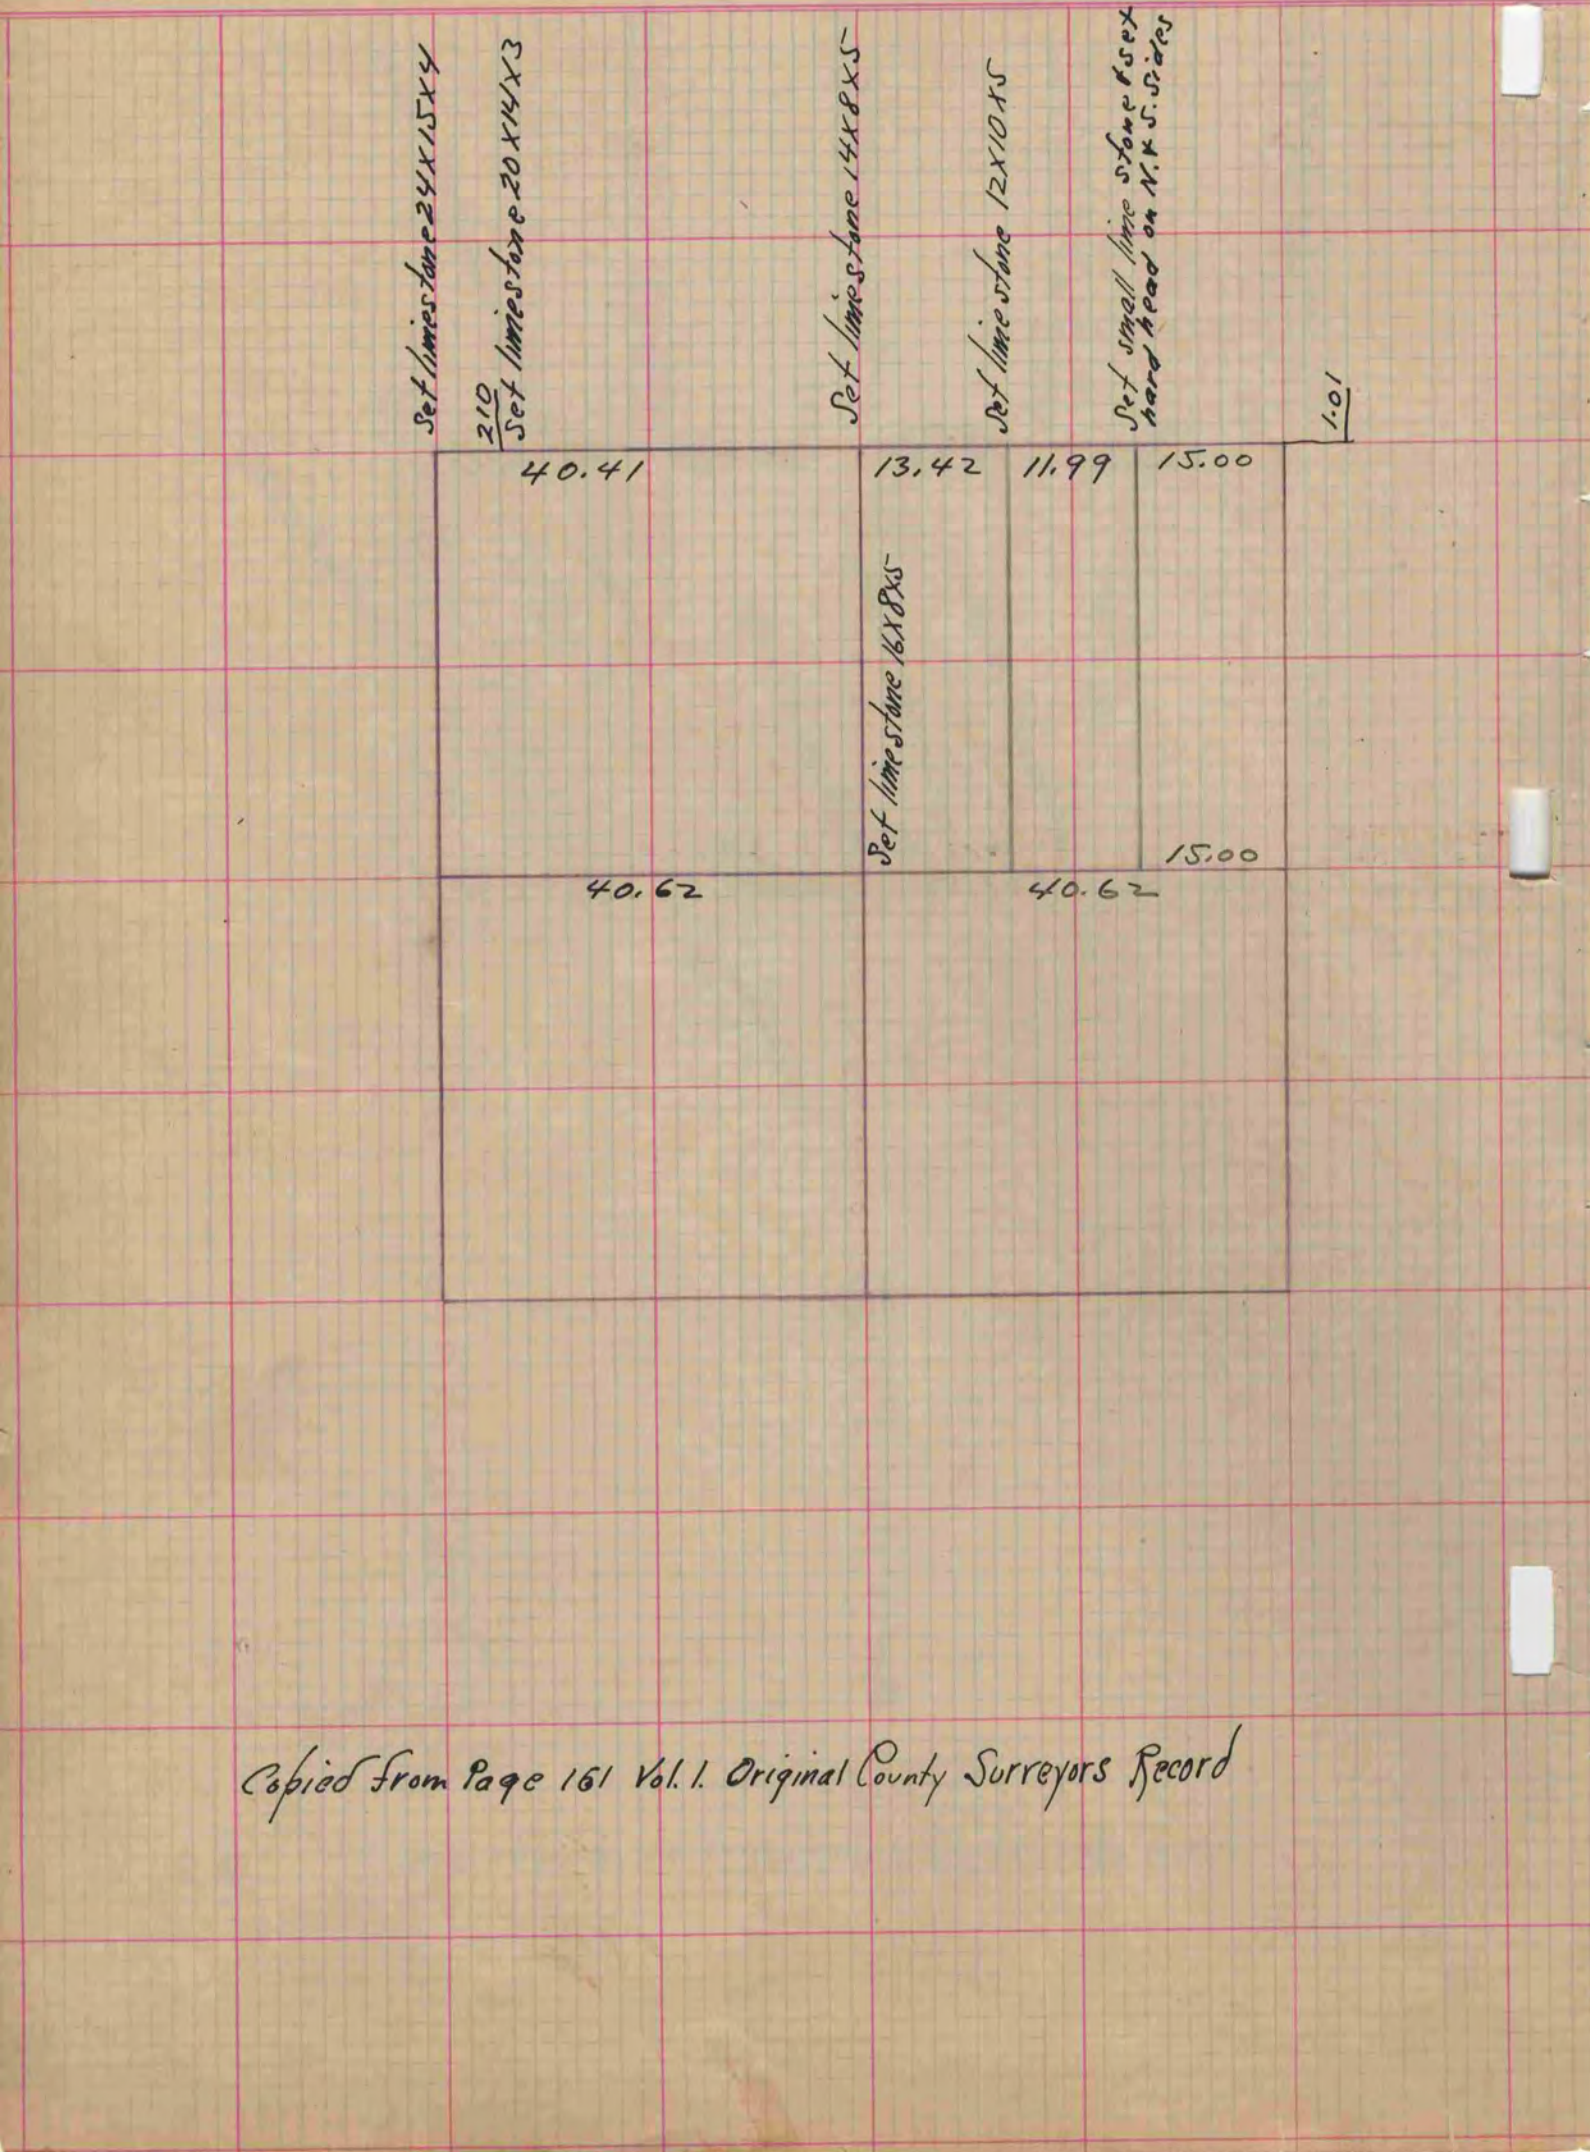

# PLAT AND RECORD

**MICROFILMED**

Of a Survey on Section 3 T 1 R 13 E. of the 4 P. M. in Turtle Township  
Rock County, Wisconsin, made March the 9th 1861

I hereby certify that the following is a correct record of said survey as made by me.

COUNTY BUILDING  
CITY OF JANESVILLE

(Signed) Edward Ruger  
R. H. B. County Surveyor.

*Copied from Page 161 Vol. 1. Original County Surveyors Record*