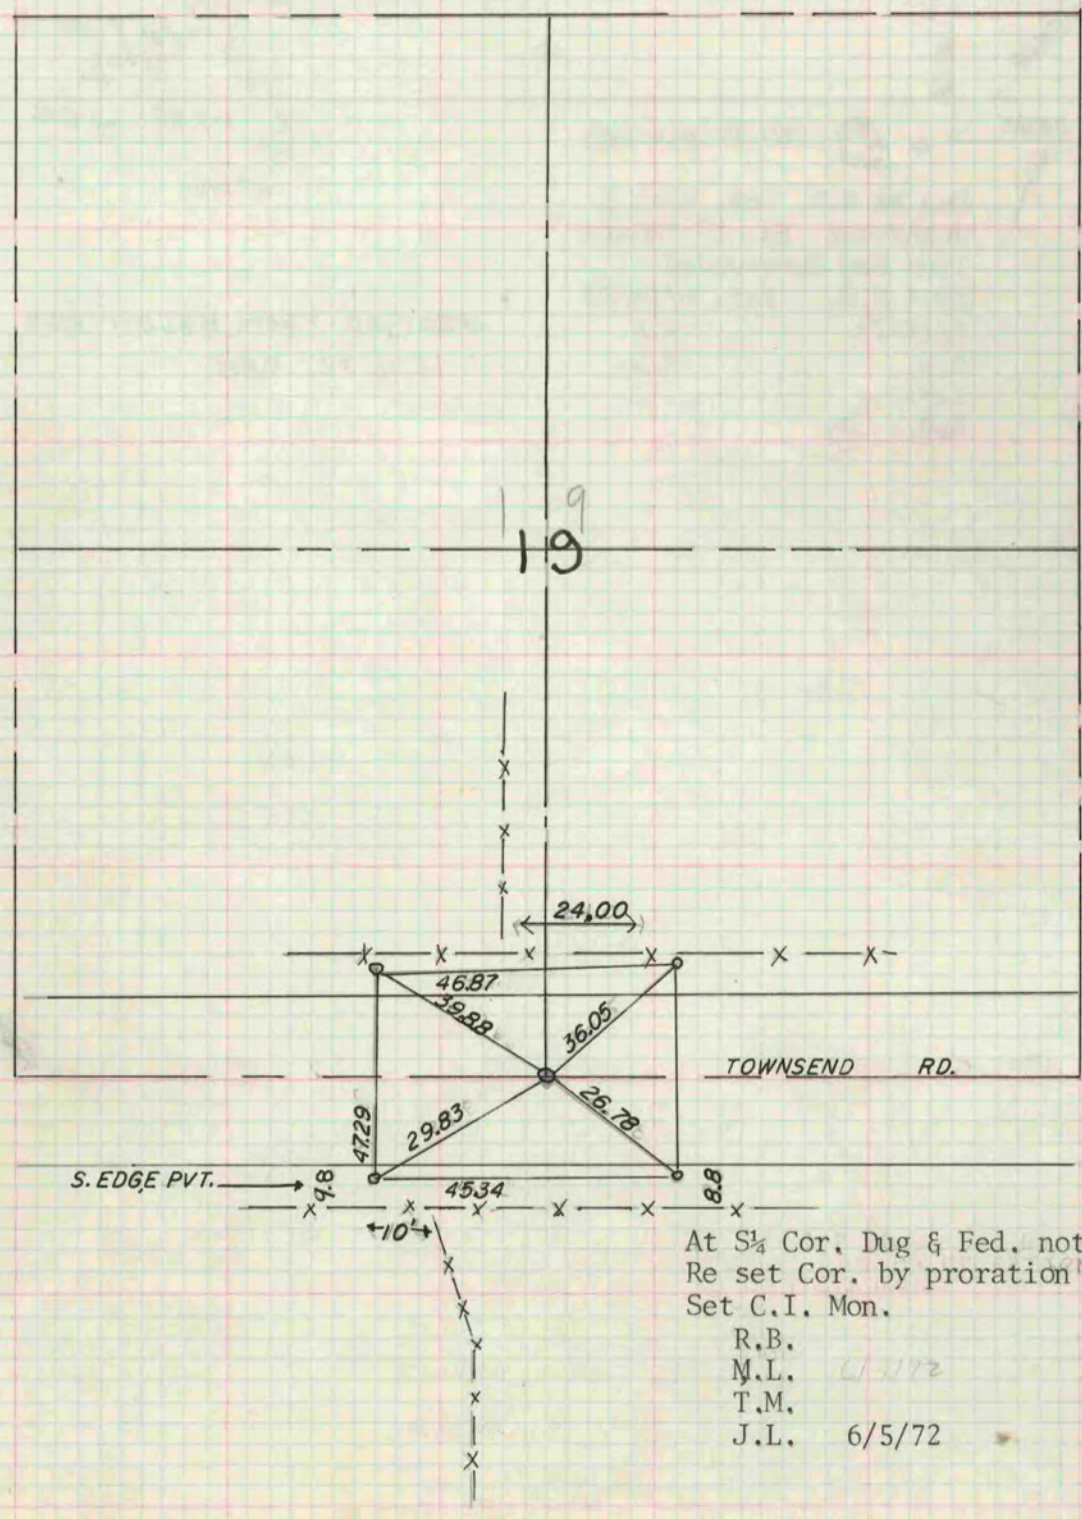

COUNTY BUILDING
CITY OF JANESVILLE

PLAT AND RECORD

565
V-4

COUNTY BUILDING
CITY OF JANESVILLE

Of a Survey on Section 19 T 3 R 11 E. of the 4 P. M. in Center Township

Rock County, Wisconsin, made June the 5th 19 72

I hereby certify that the following is a correct record of said survey as made by me.

MICROFILMED

Hugh J. Lee
County Surveyor.

THE GEO. D. BARNARD COMPANY, ST. LOUIS

At S $\frac{1}{4}$ Cor. Dug & Fed. nothing
Re set Cor. by proration^N
Set C.I. Mon.
R.B.
M.L. 7/3/72
T.M.
J.L. 6/5/72