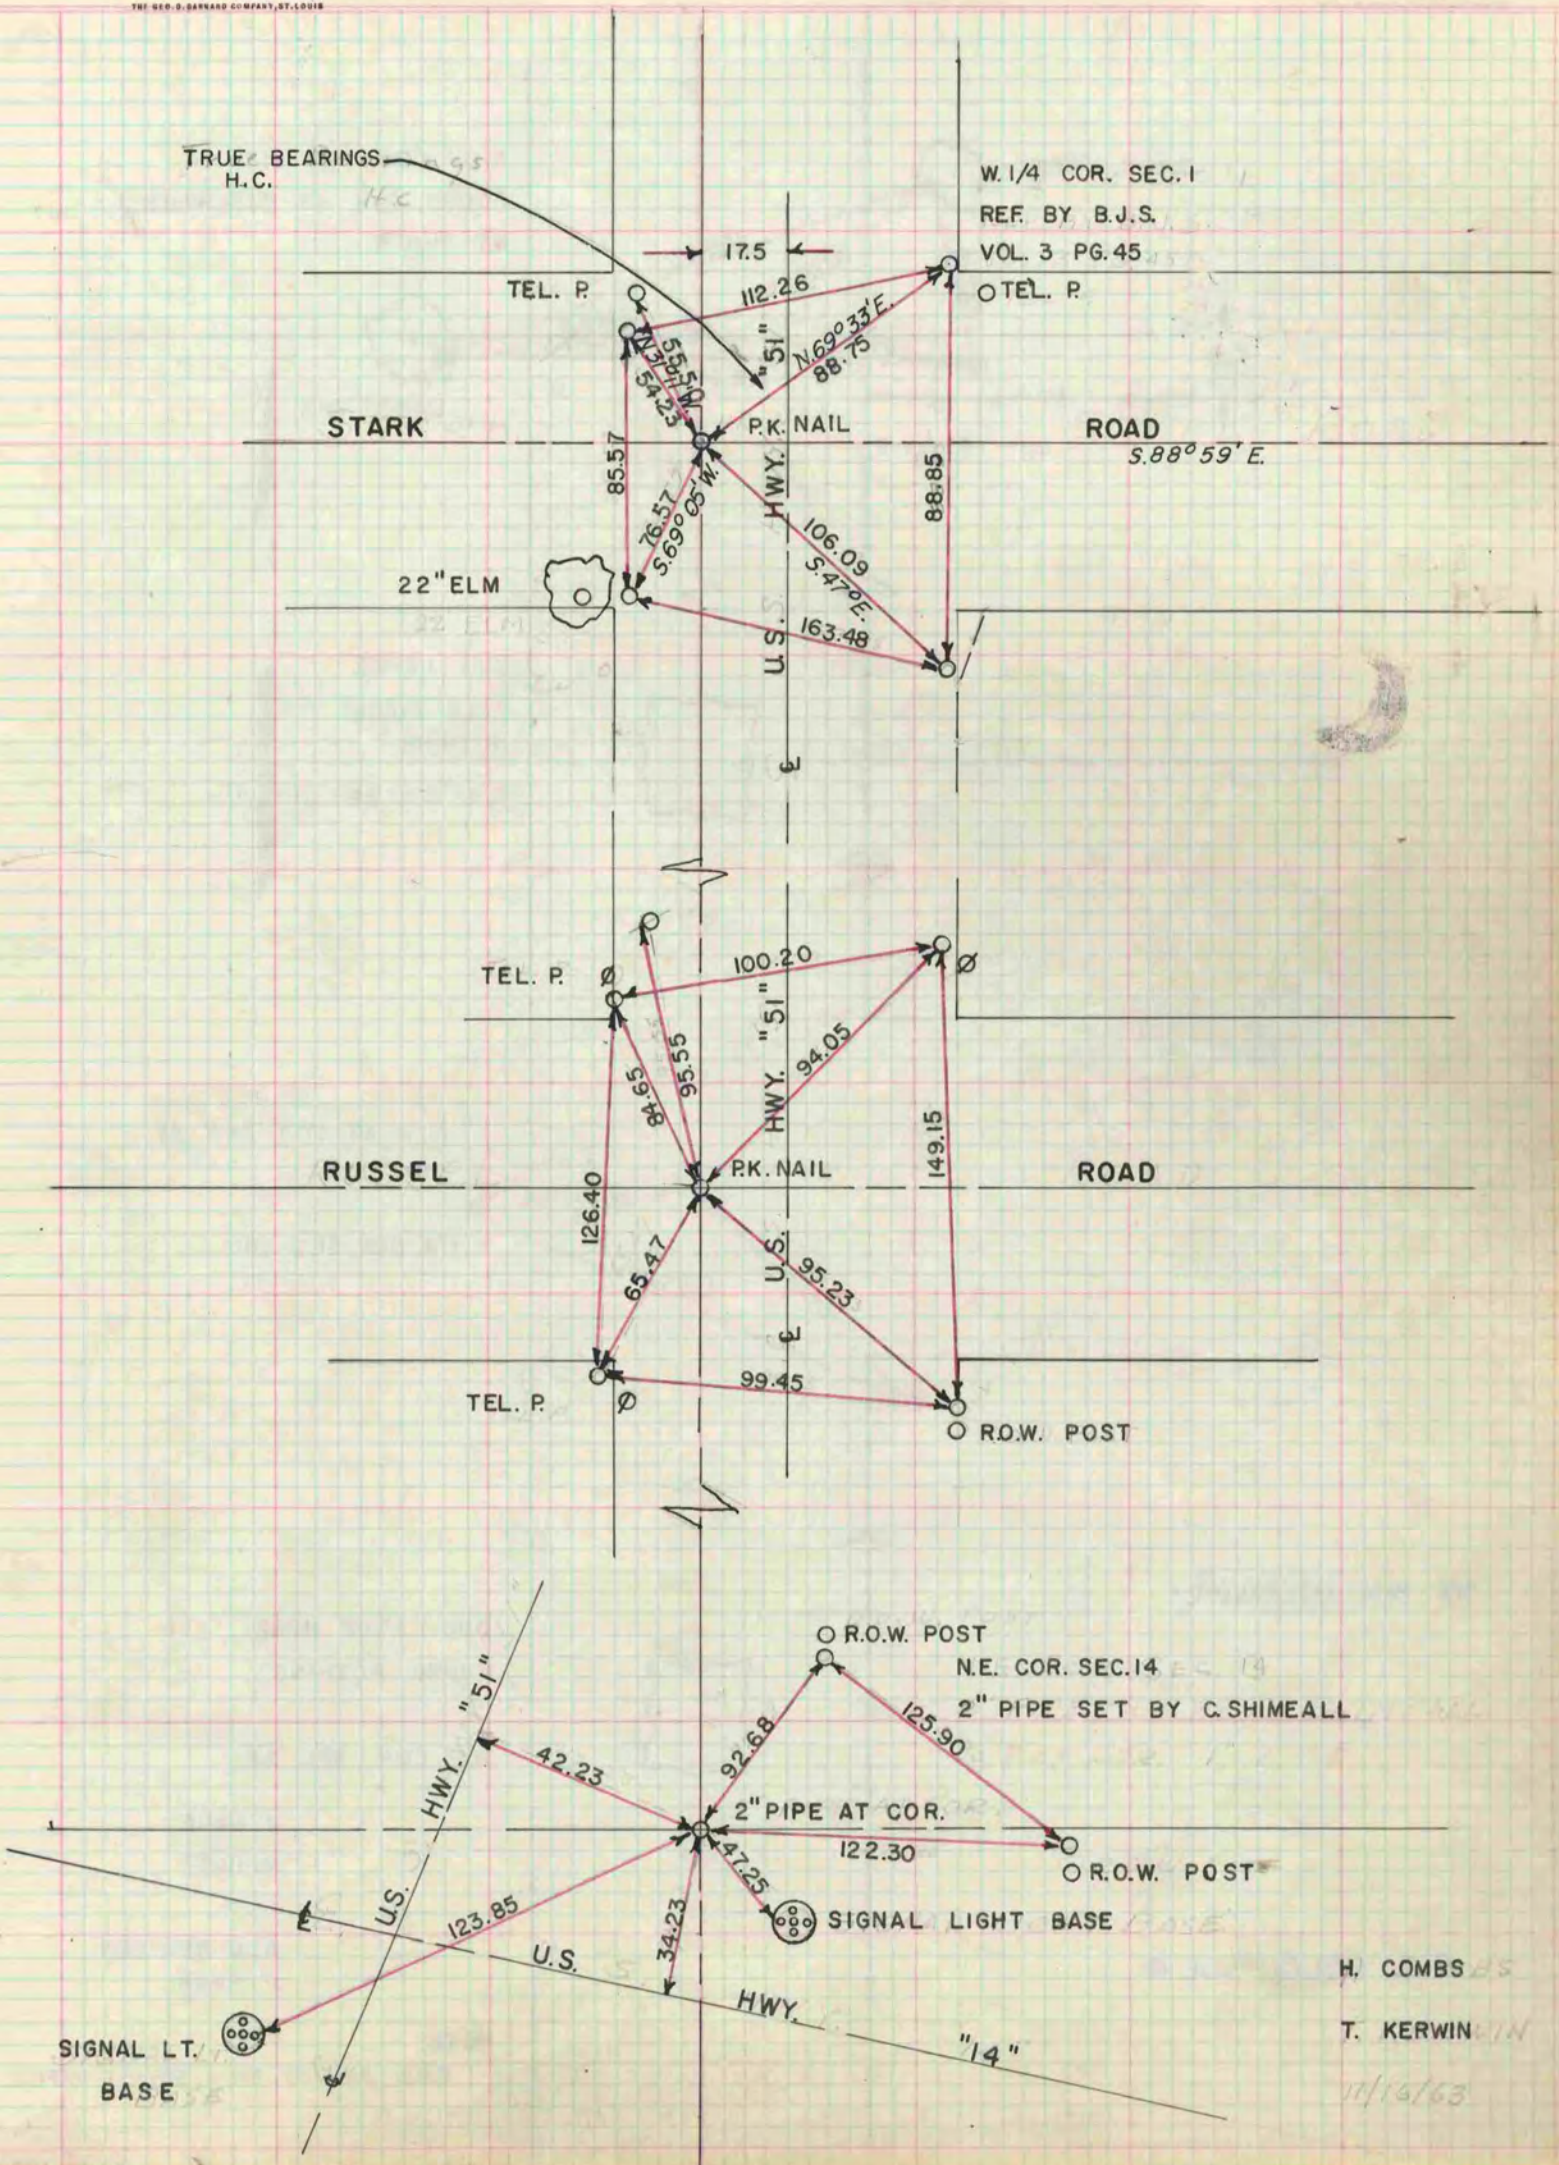

# PLAT AND RECORD

165  
VJ4

COUNTY BUILDING  
CITY OF JANESVILLE

1-2

Of a Survey on Section 11-12, 13-14 T. 3 N. R. 12 E. of the 4 P. M. in JANESVILLE Township

Rock County, Wisconsin, made NOVEMBER the 15 TH - 16 TH 1963

I hereby certify that the following is a correct record of said survey as made by me.

**MICROFILMED**

*Russell*  
County Surveyor.

H. COMBS  
T. KERWIN  
11/14/63