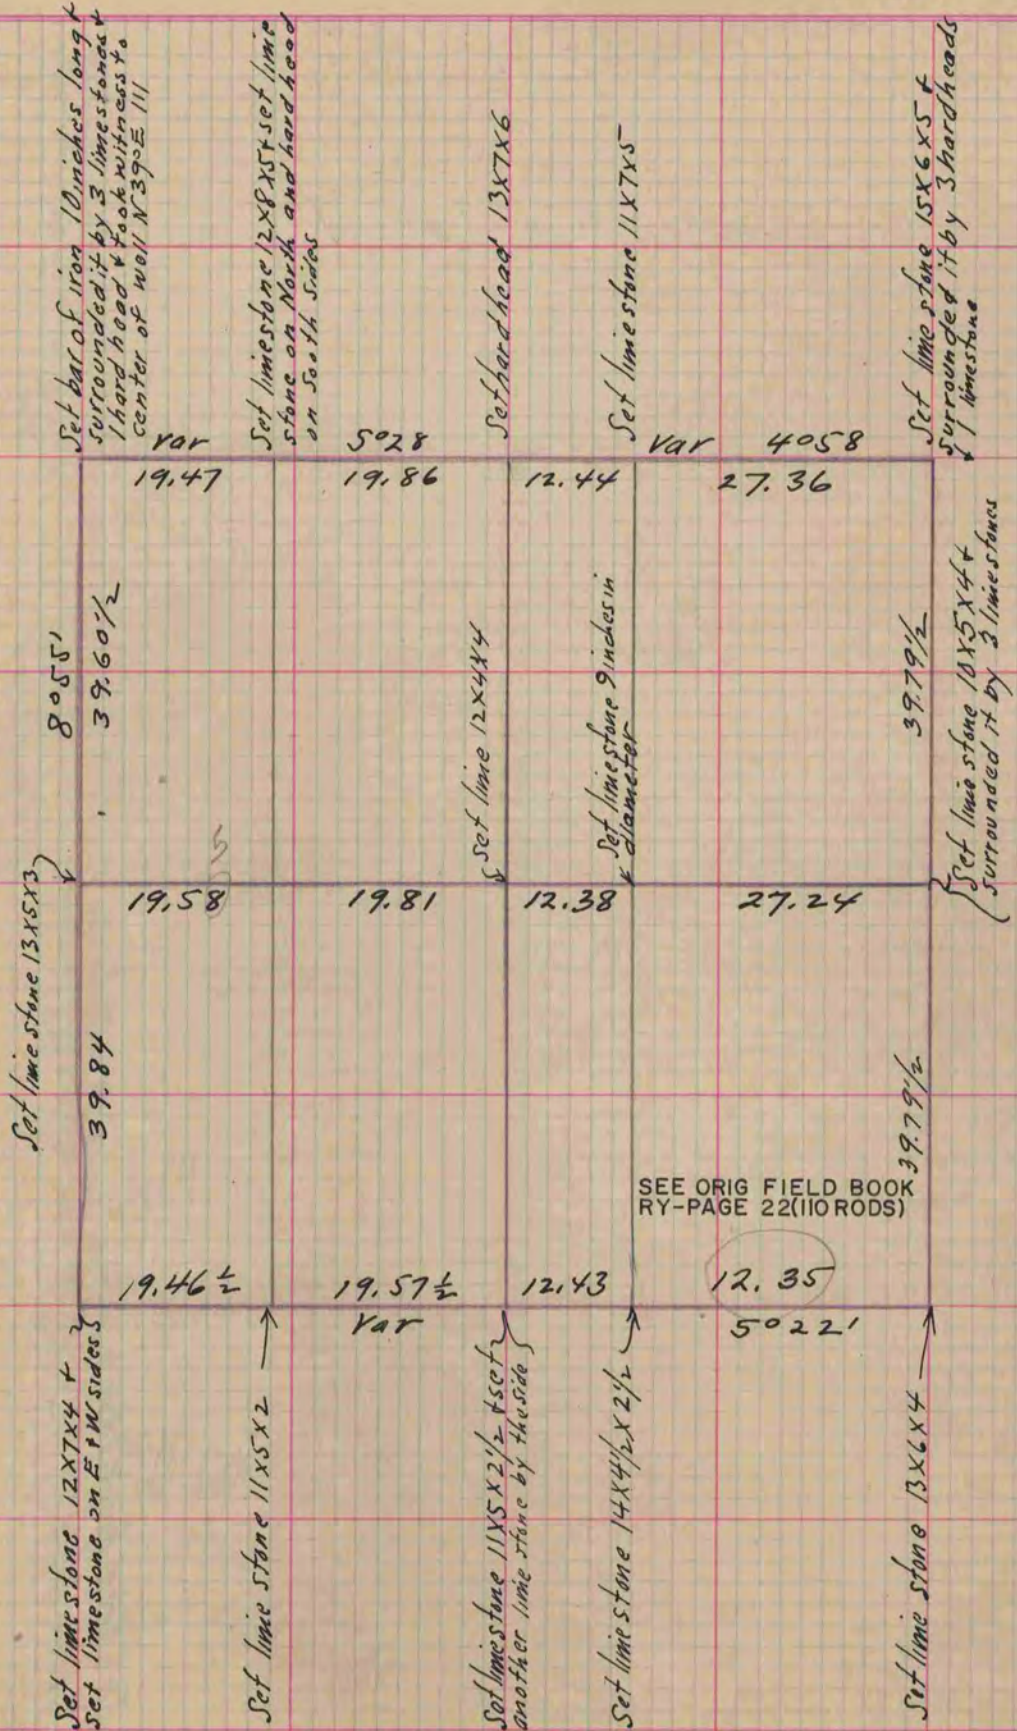

MICROFILMED

PLAT AND RECORD

169

V-1

COUNTY BUILDING
CITY OF JANESVILLE

Of a Survey on Section 30 T 3 R 14 E. of the 4 P. M. in Johnstown Township

Rock County, Wisconsin, made June the 18th 1861

I hereby certify that the following is a correct record of said survey as made by me.

(Signed) Edward Ruger
R. H. B. County Surveyor.

Copied from Page 178 Vol. One Original County Surveyors Record