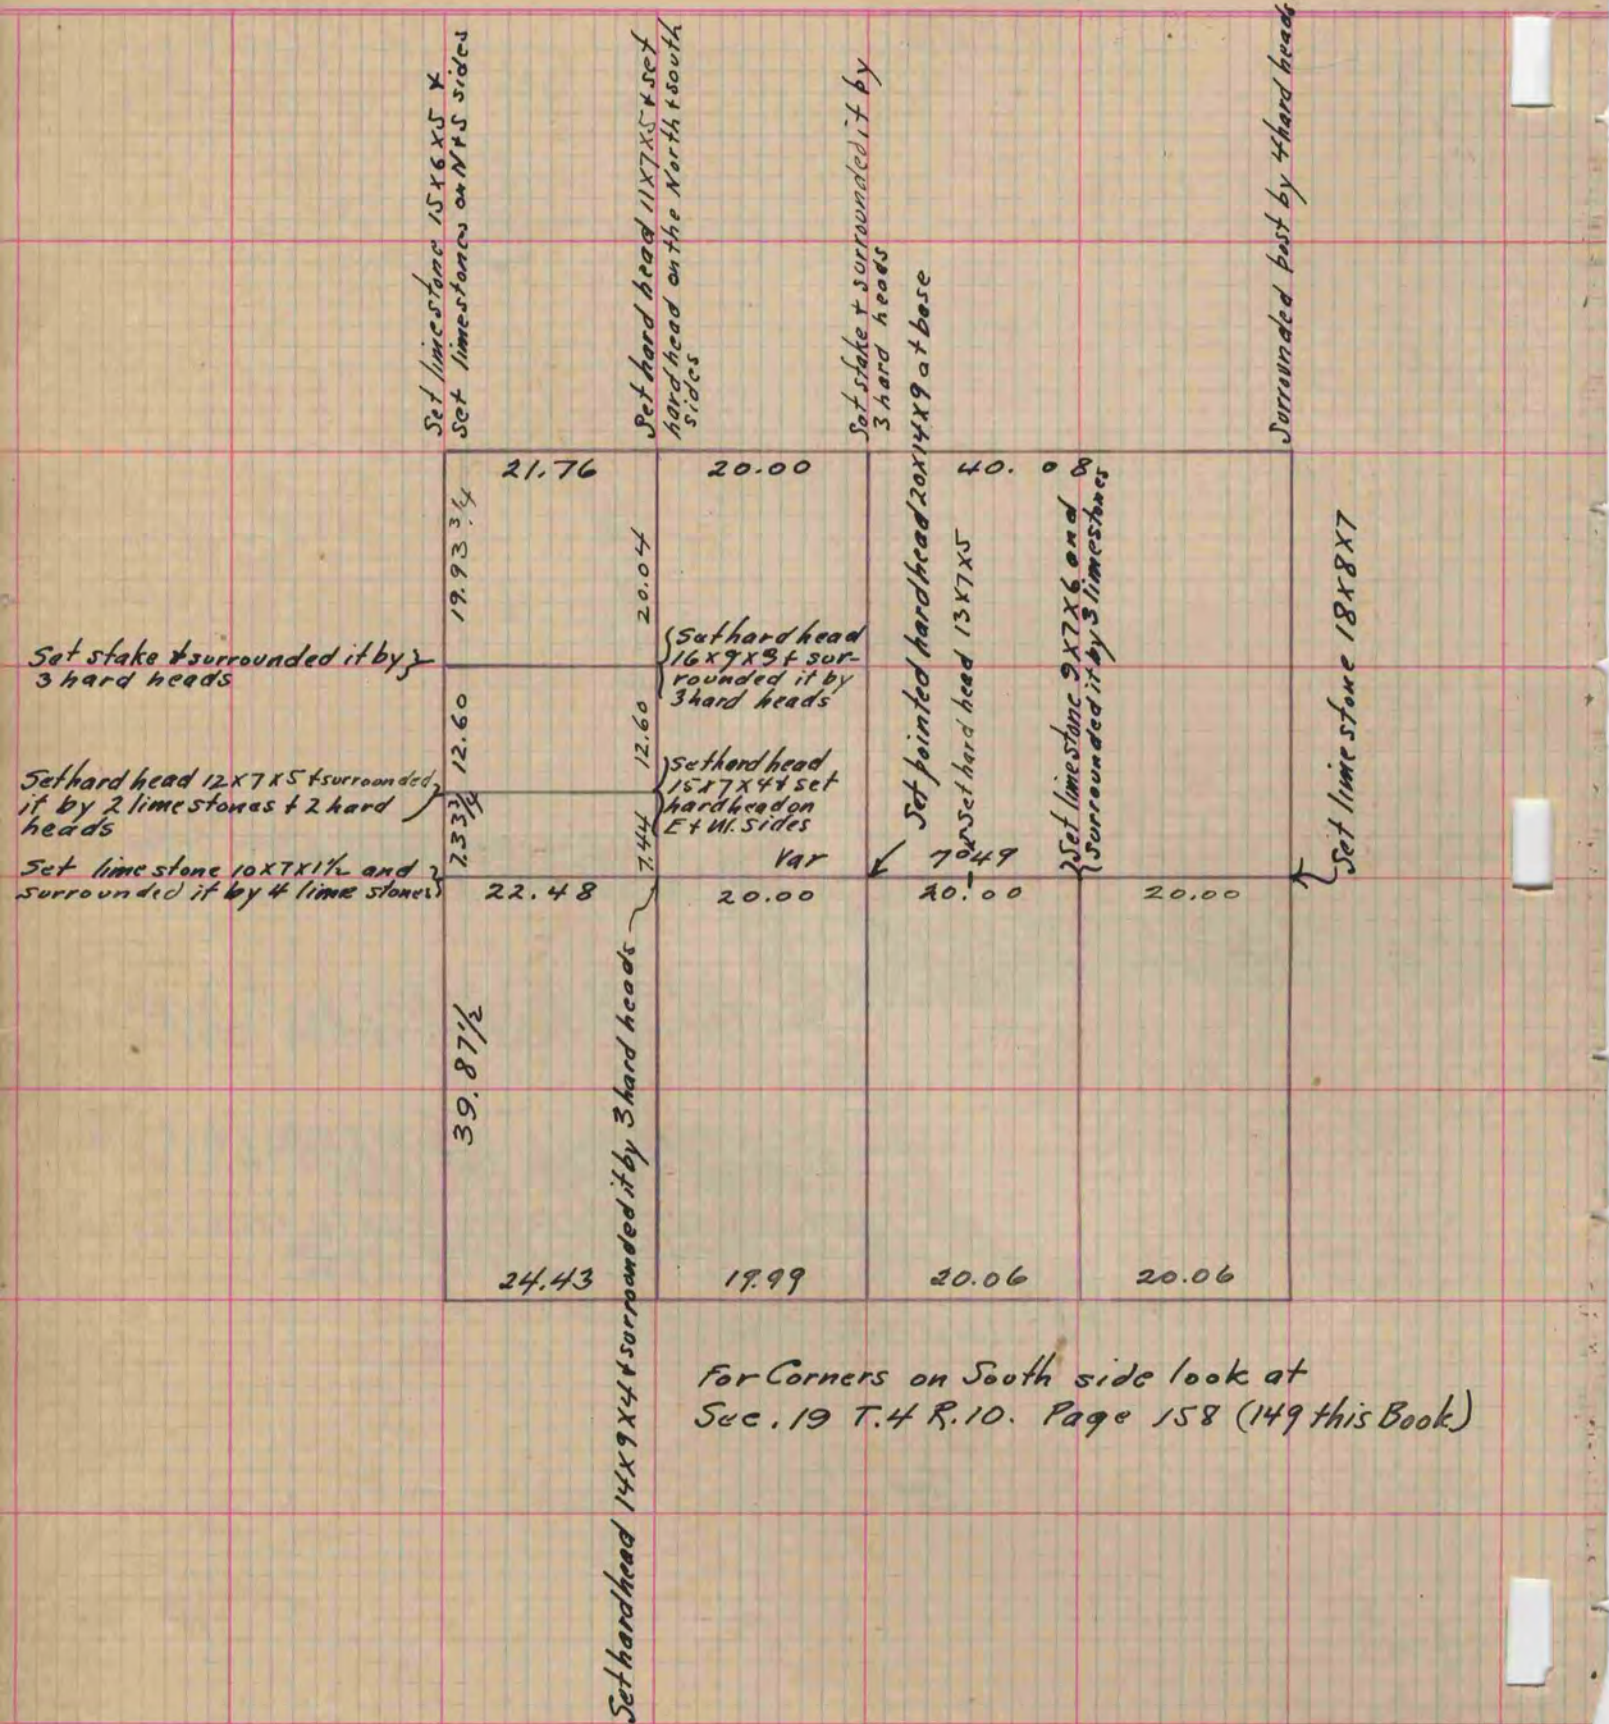

PLAT AND RECORD

MICROFILMED

Of a Survey on Section 18 T 4 R 10 E. of the 4 P. M. in Union Township
Rock County, Wisconsin, made June the 4th 1861

I hereby certify that the following is a correct record of said survey as made by me.

COUNTY BUILDING
CITY OF JANESVILLE

(Signed) Edward Roger
R.H.B.

County Surveyor.

Copied from Page 175 Vol. One Original County Surveyors Record