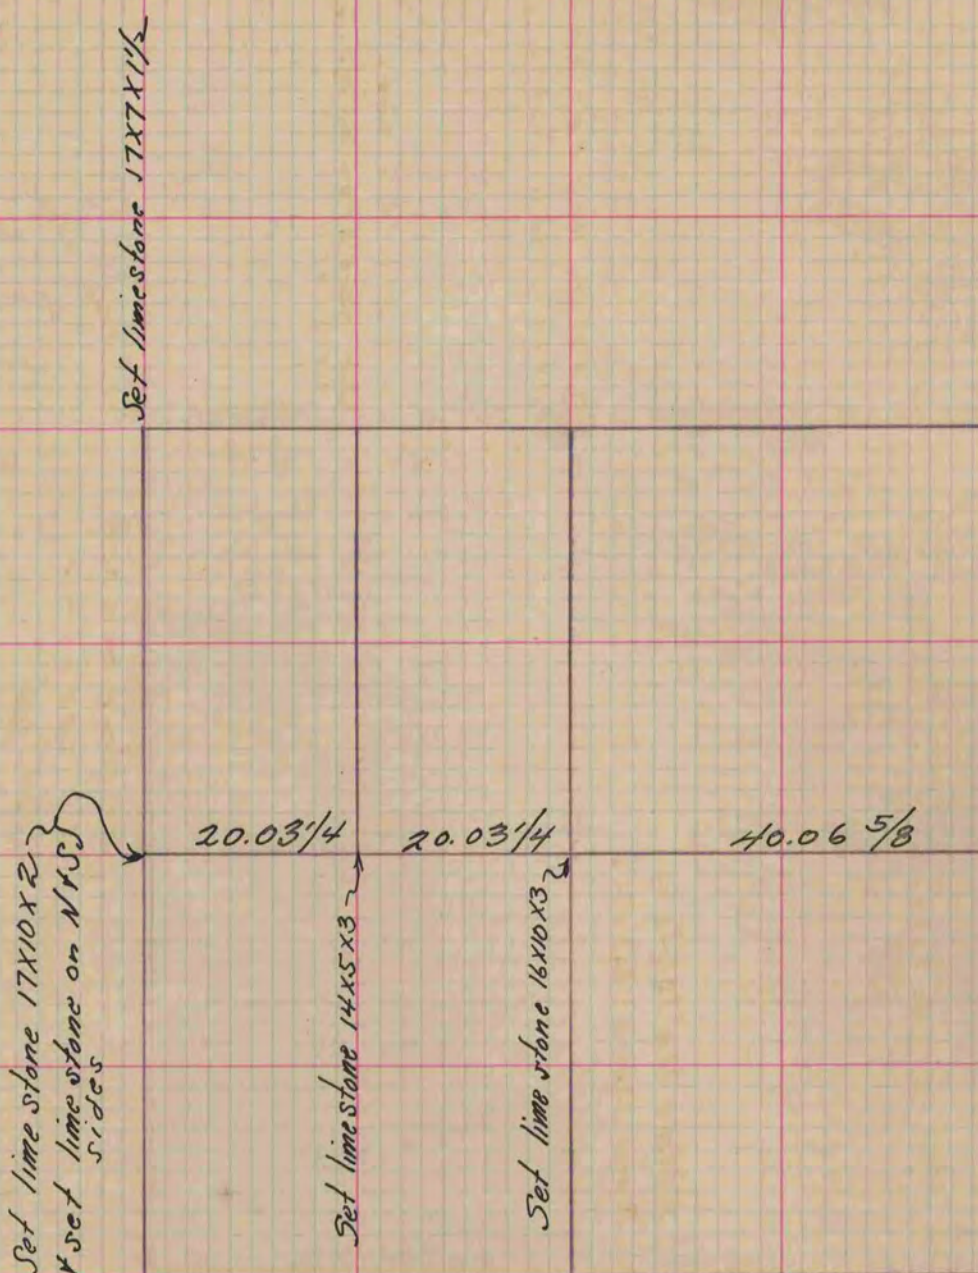

PLAT AND RECORD

MICROFILMED

COUNTY BUILDING
CITY OF JANESVILLE

Of a Survey on Section 17 T 2 R 13 E. of the 4 P. M. in La Prairie Township

Rock County, Wisconsin, made May the 2nd 1861

I hereby certify that the following is a correct record of said survey as made by me.

(Signed) Edward Ruger
R.H.B. County Surveyor.

Copied from Page 170 Vol. One Original County Surveyors Record.