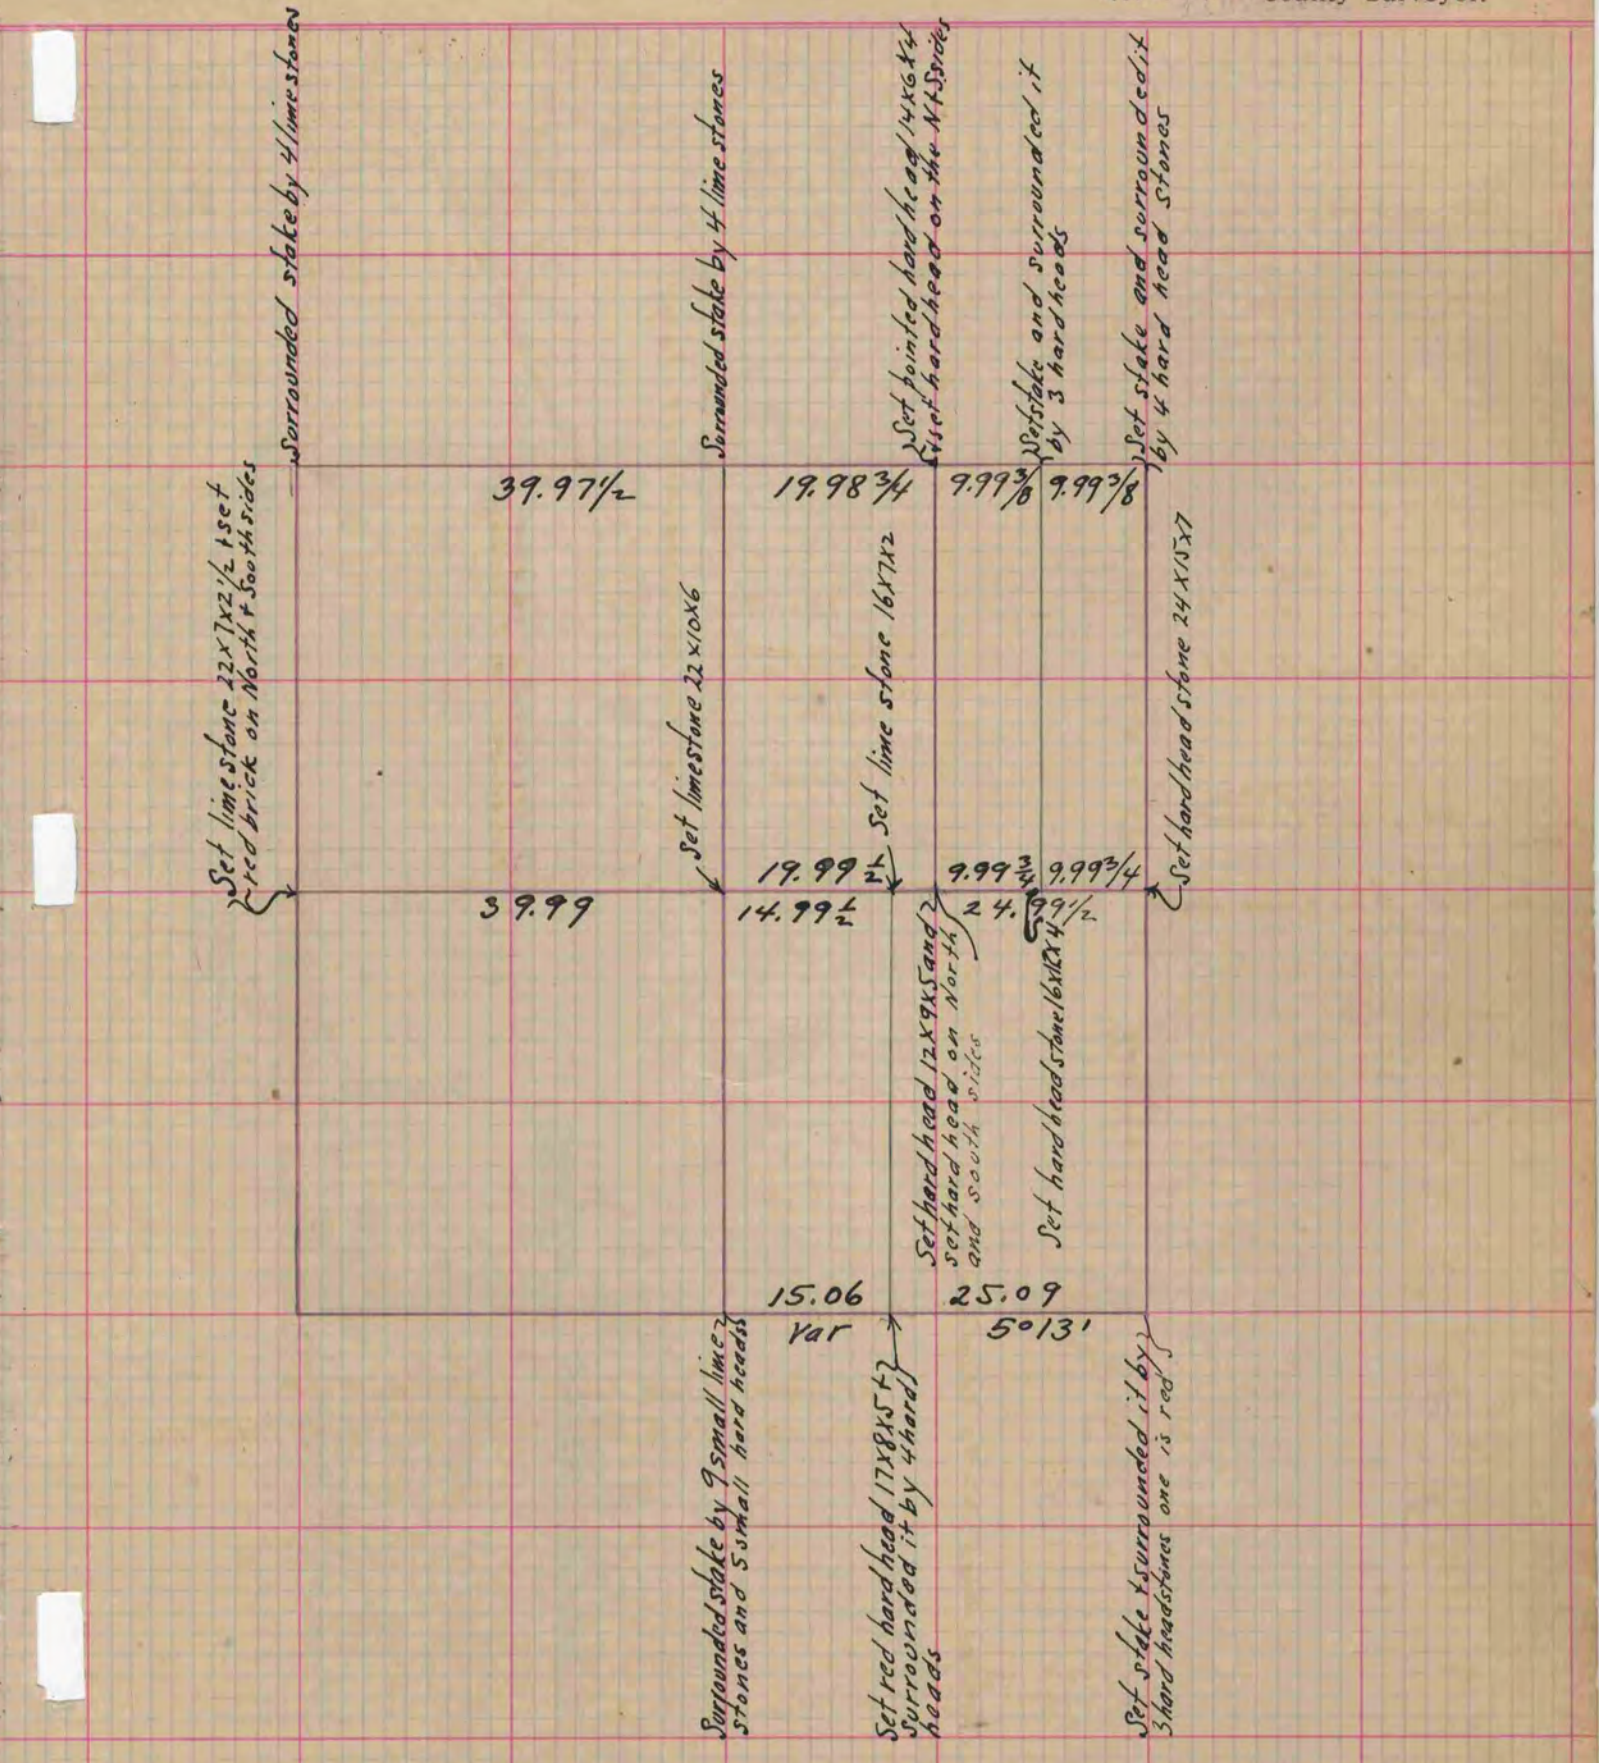

PLAT AND RECORD

MICROFILMED

COUNTY BUILDING
CITY OF JANESVILLE

Of a Survey on Section 12 T 2 R 13 E. of the 4 P. M. in La Prairie Township
Rock County, Wisconsin, made June the 7th 1861

I hereby certify that the following is a correct record of said survey as made by me.

(Signed) Edward Roger
R.H.B. County Surveyor.

Copied from Page 176 Vol. One Original County Surveyors Record