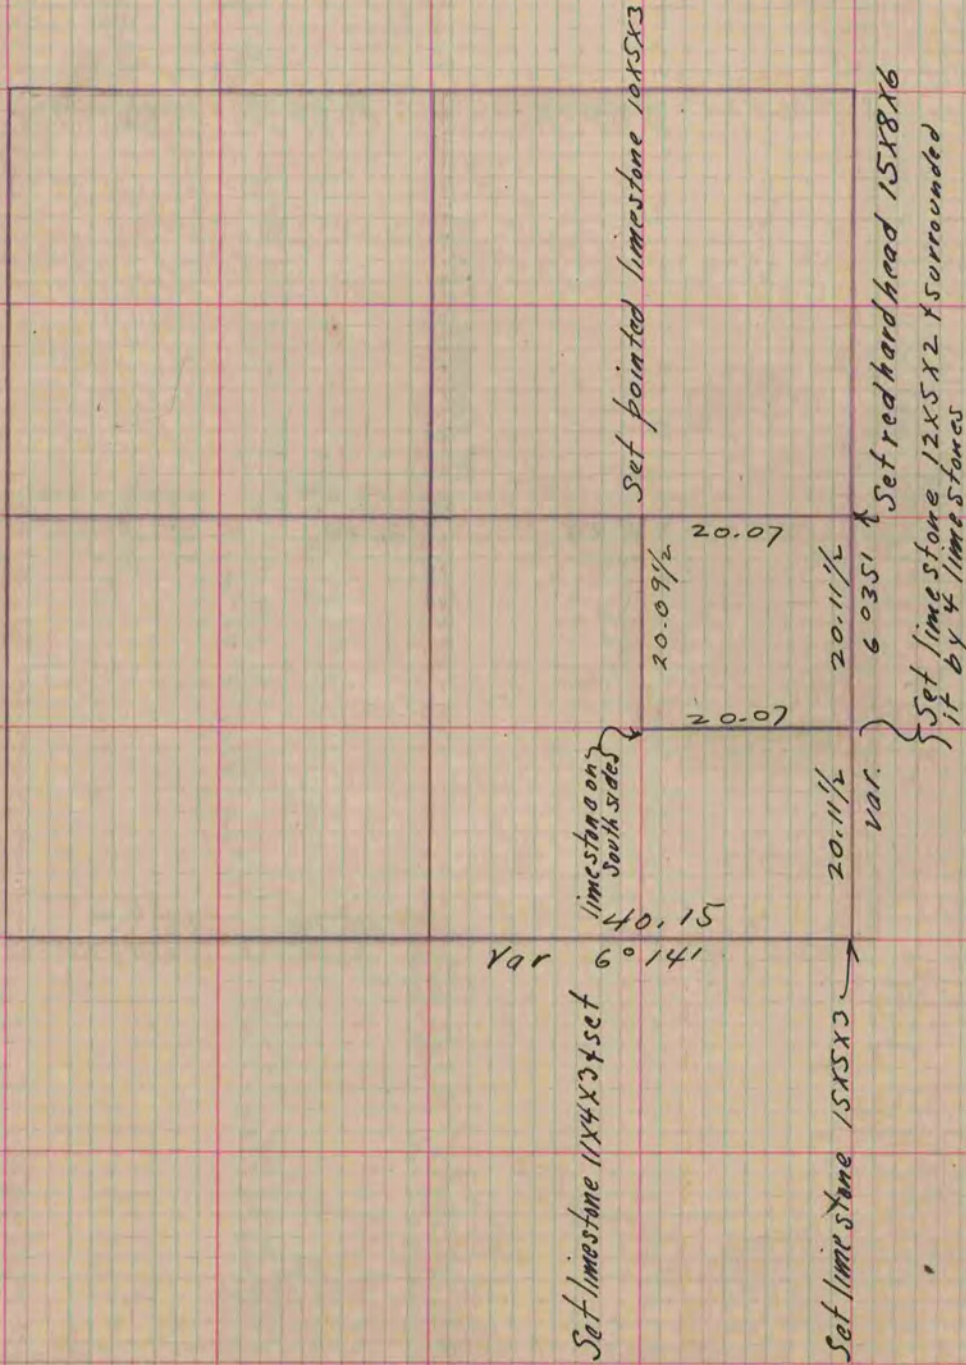

# PLAT AND RECORD

Of a Survey on Section 15 T 2 R 12 E. of the 4 P. M. in Rock Township

Rock County, Wisconsin, made June the 8<sup>th</sup> 1861

I hereby certify that the following is a correct record of said survey as made by me.

COUNTY BUILDING  
CITY OF JANESVILLE

(Signed) Edward Ruger  
R.H.B.

County Surveyor.

Copied from Page 177 Vol. 1. Original County Surveyors Record