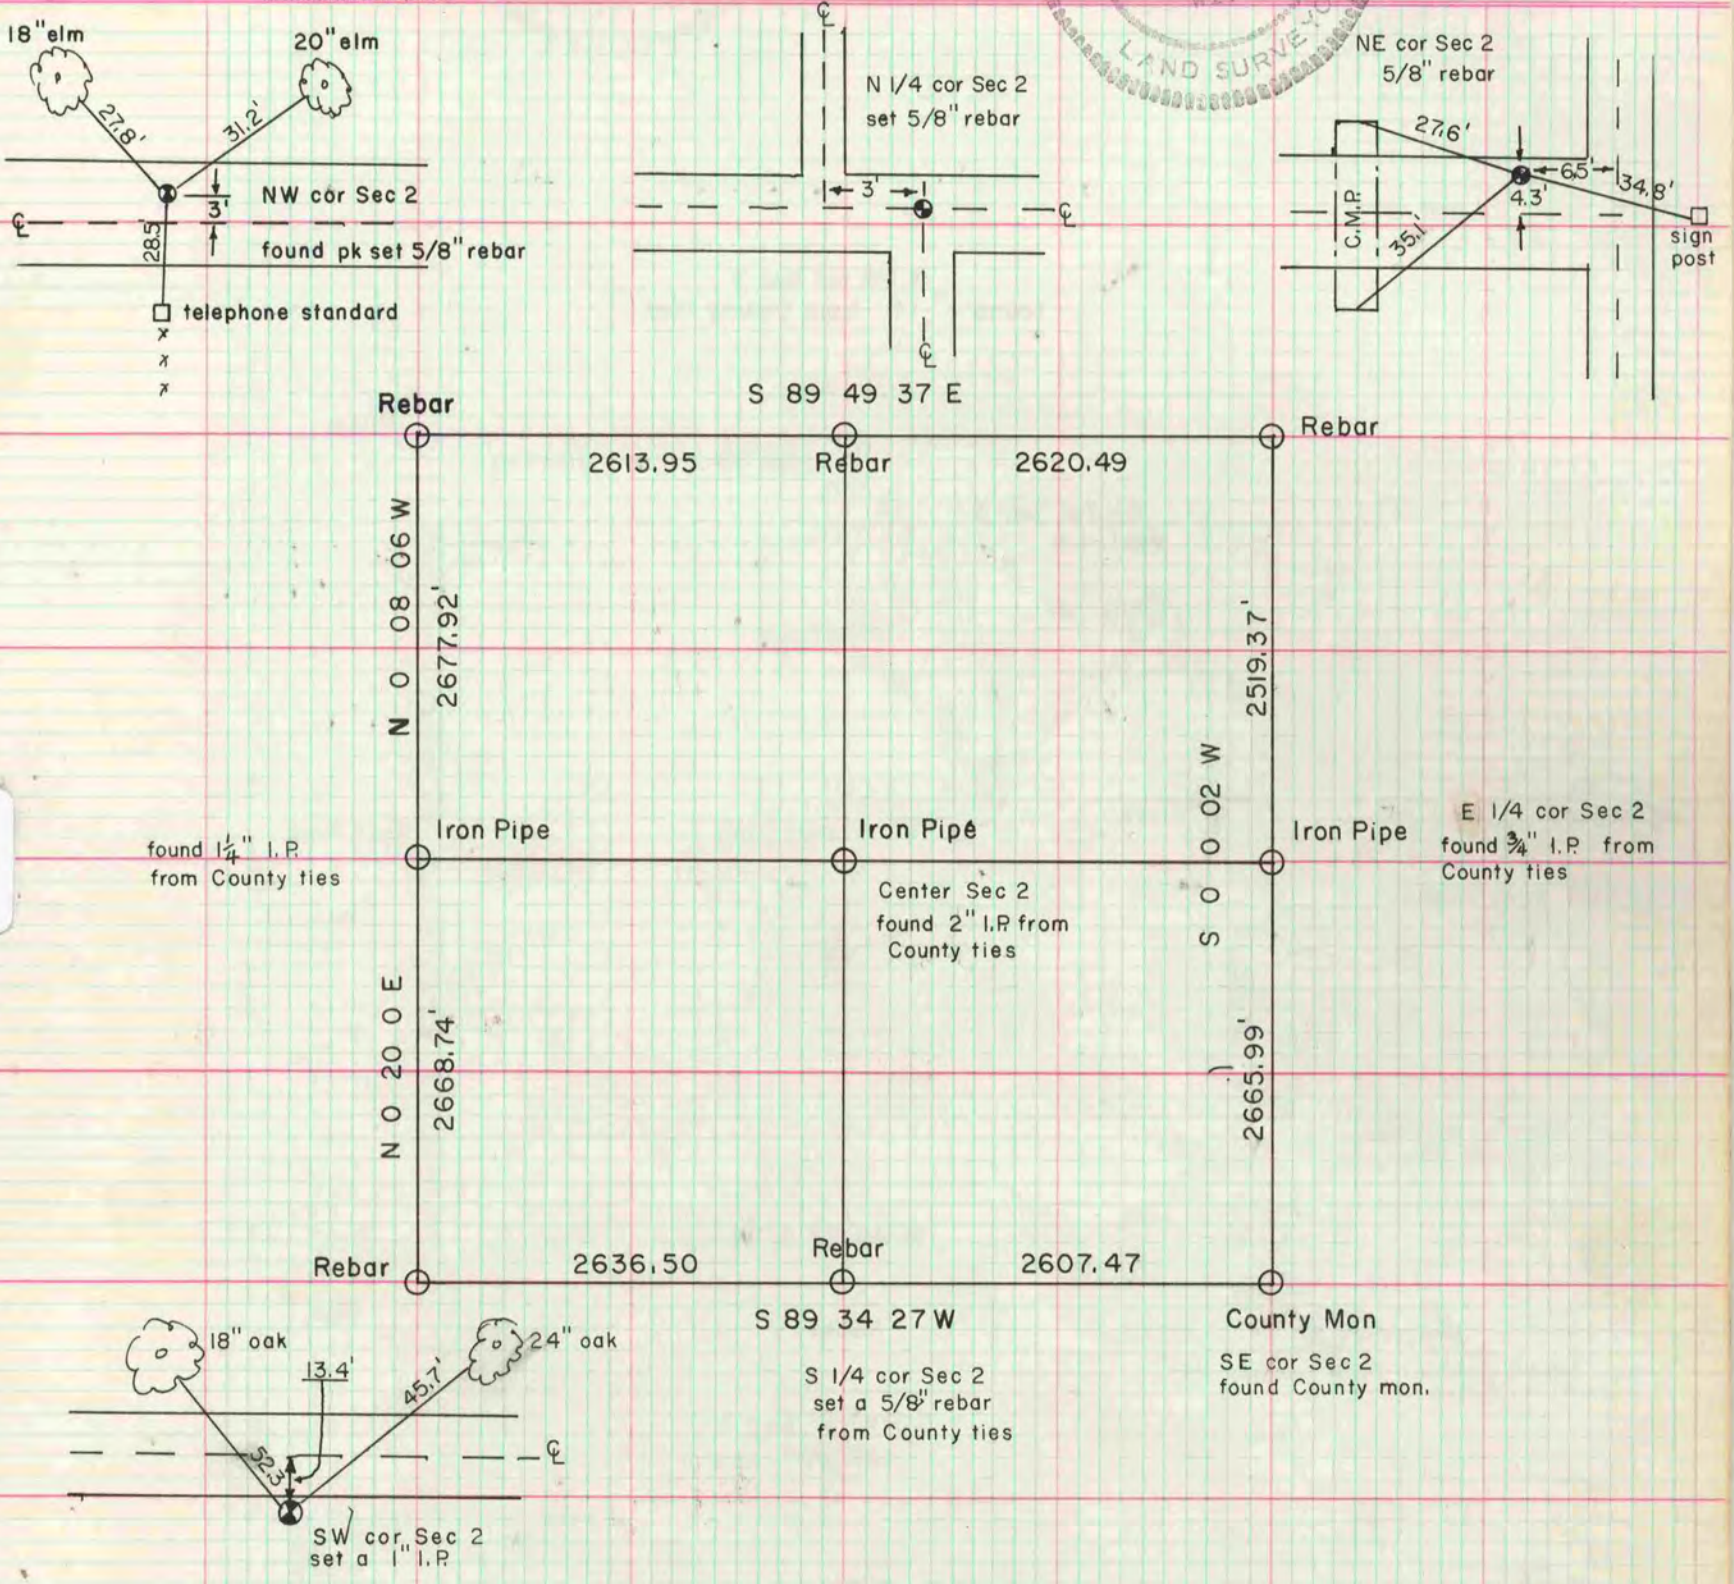

PLAT AND RECORD

161

V-5

COUNTY BUILDING
CITY OF JANESVILLE

Of a Survey on Section 2 N T 4 R 10 E. of the 4 P. M. in UNION Township

Rock County, Wisconsin, made JANUARY the 1975

I hereby certify that the following is a correct record of said survey as made by me.

MICROFILMED

Donald A Barnes

County Surveyor.

Division
Information supplied by ~~Bureau~~ of Land
Management. Kermit Wilhelm - Supervisory
Land Surveyor