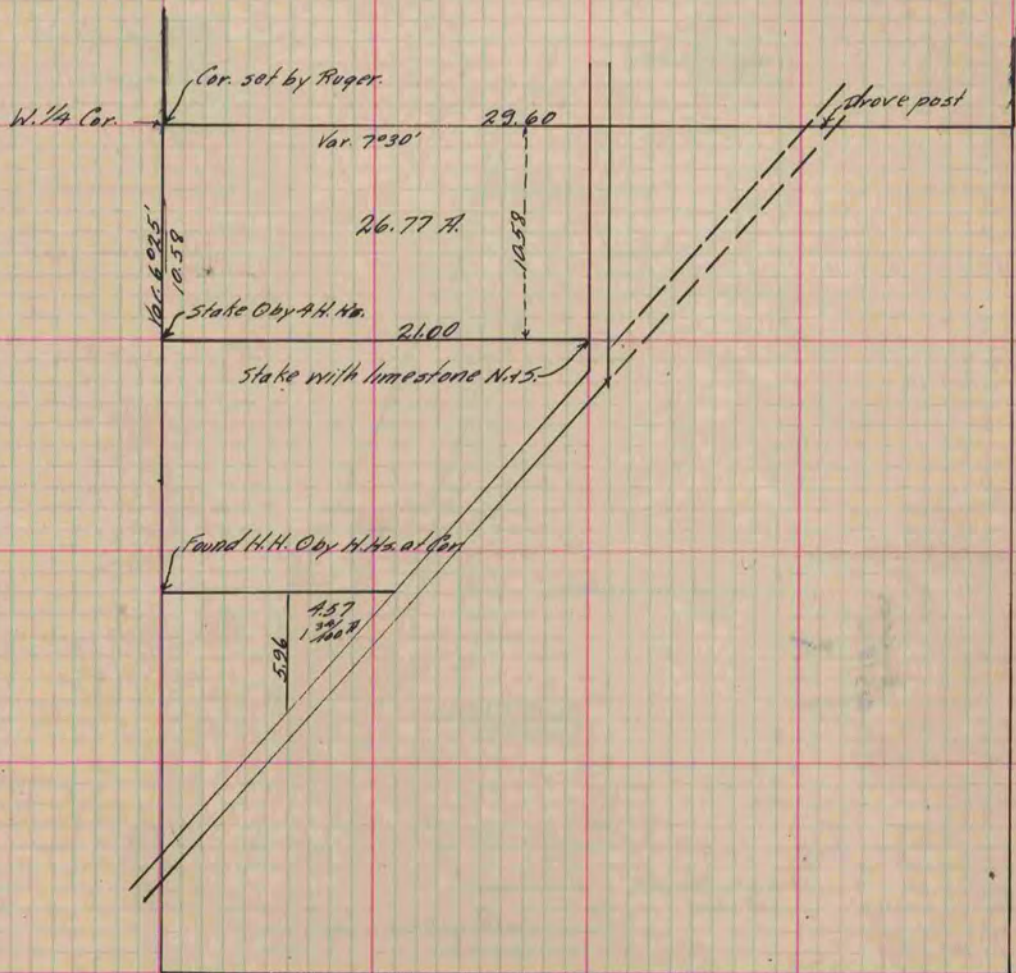

MICROFILMED

PLAT AND RECORD

COUNTY BUILDING
CITY OF JANESVILLE

Of a Survey on Section 16 T 4 R 12 E. of the 4 P. M. in Fulton Township

Rock County, Wisconsin, made November the 23rd + 24th 1883

I hereby certify that the following is a correct record of said survey as made by me.

(Signed) R. K. Lee
R.H.B. Dept. County Surveyor.

Copied from P. 292 Vol. 2 County Surveyor's Record.