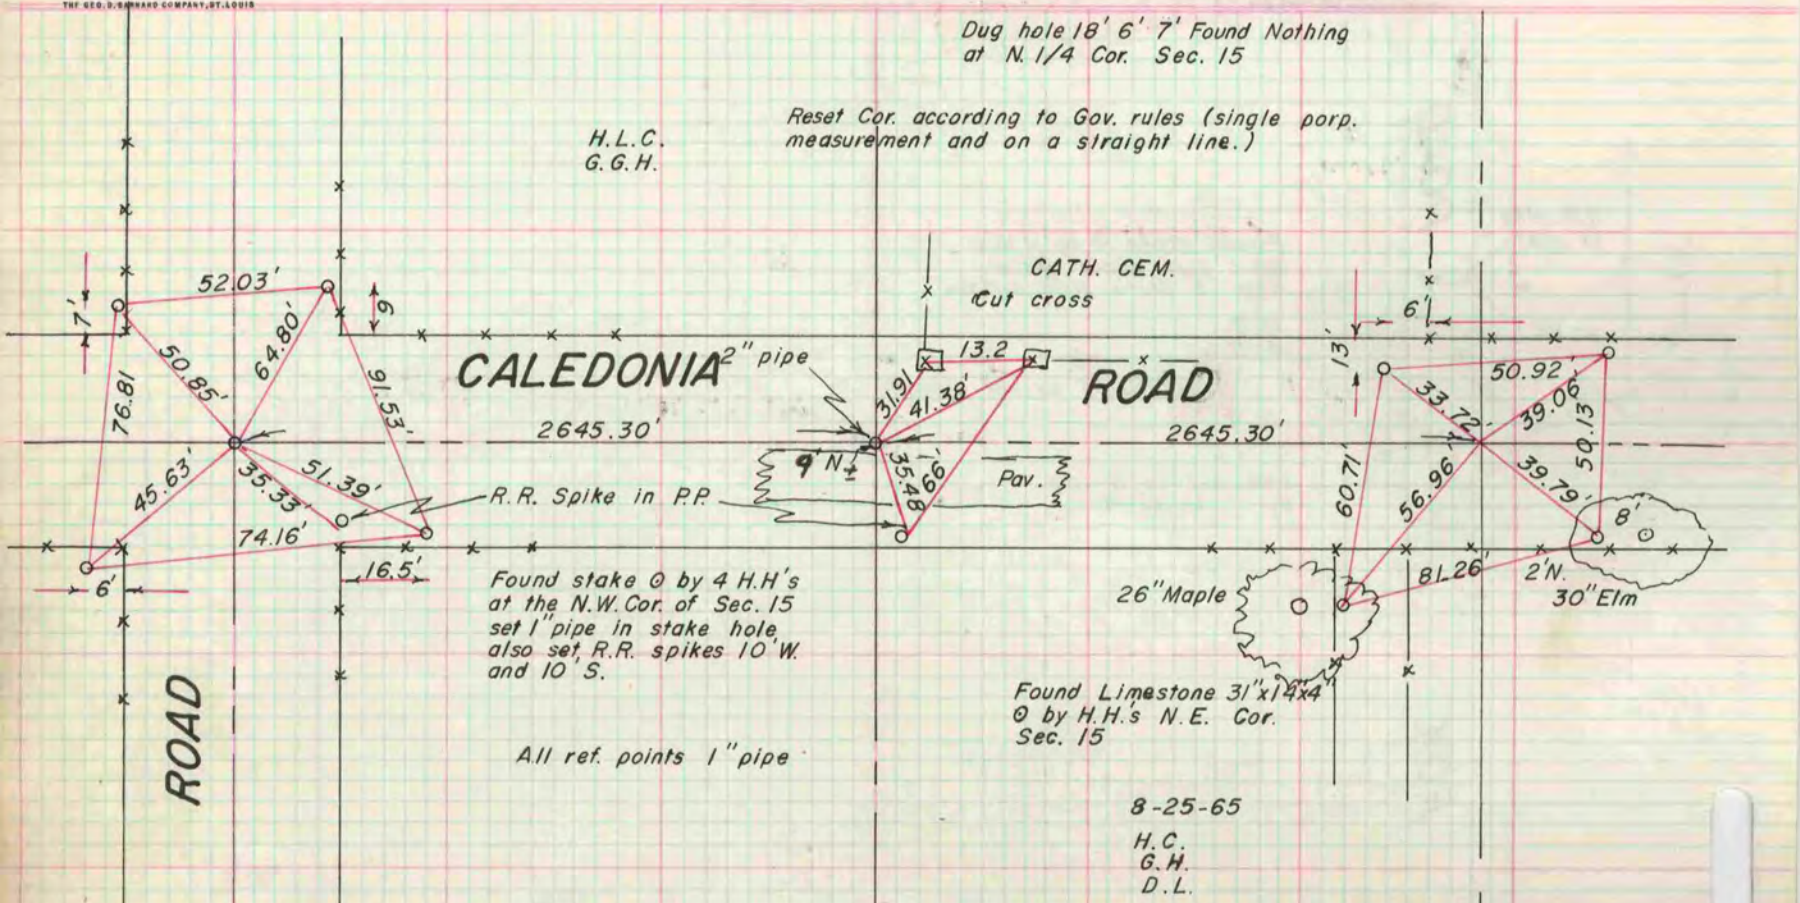

PLAT AND RECORD

COUNTY BUILDING
CITY OF JANESVILLE

COUNTY BUILDING
CITY OF JANESVILLE

Of a Survey on Section 15 T 4 R 11 E. of the 4 P. M. in PORTER Township

Rock County, Wisconsin, made AUG the 25 1965

I hereby certify that the following is a correct record of said survey as made by me.

MICROFILMED *R.H.B. [Signature]*

County Surveyor.

15