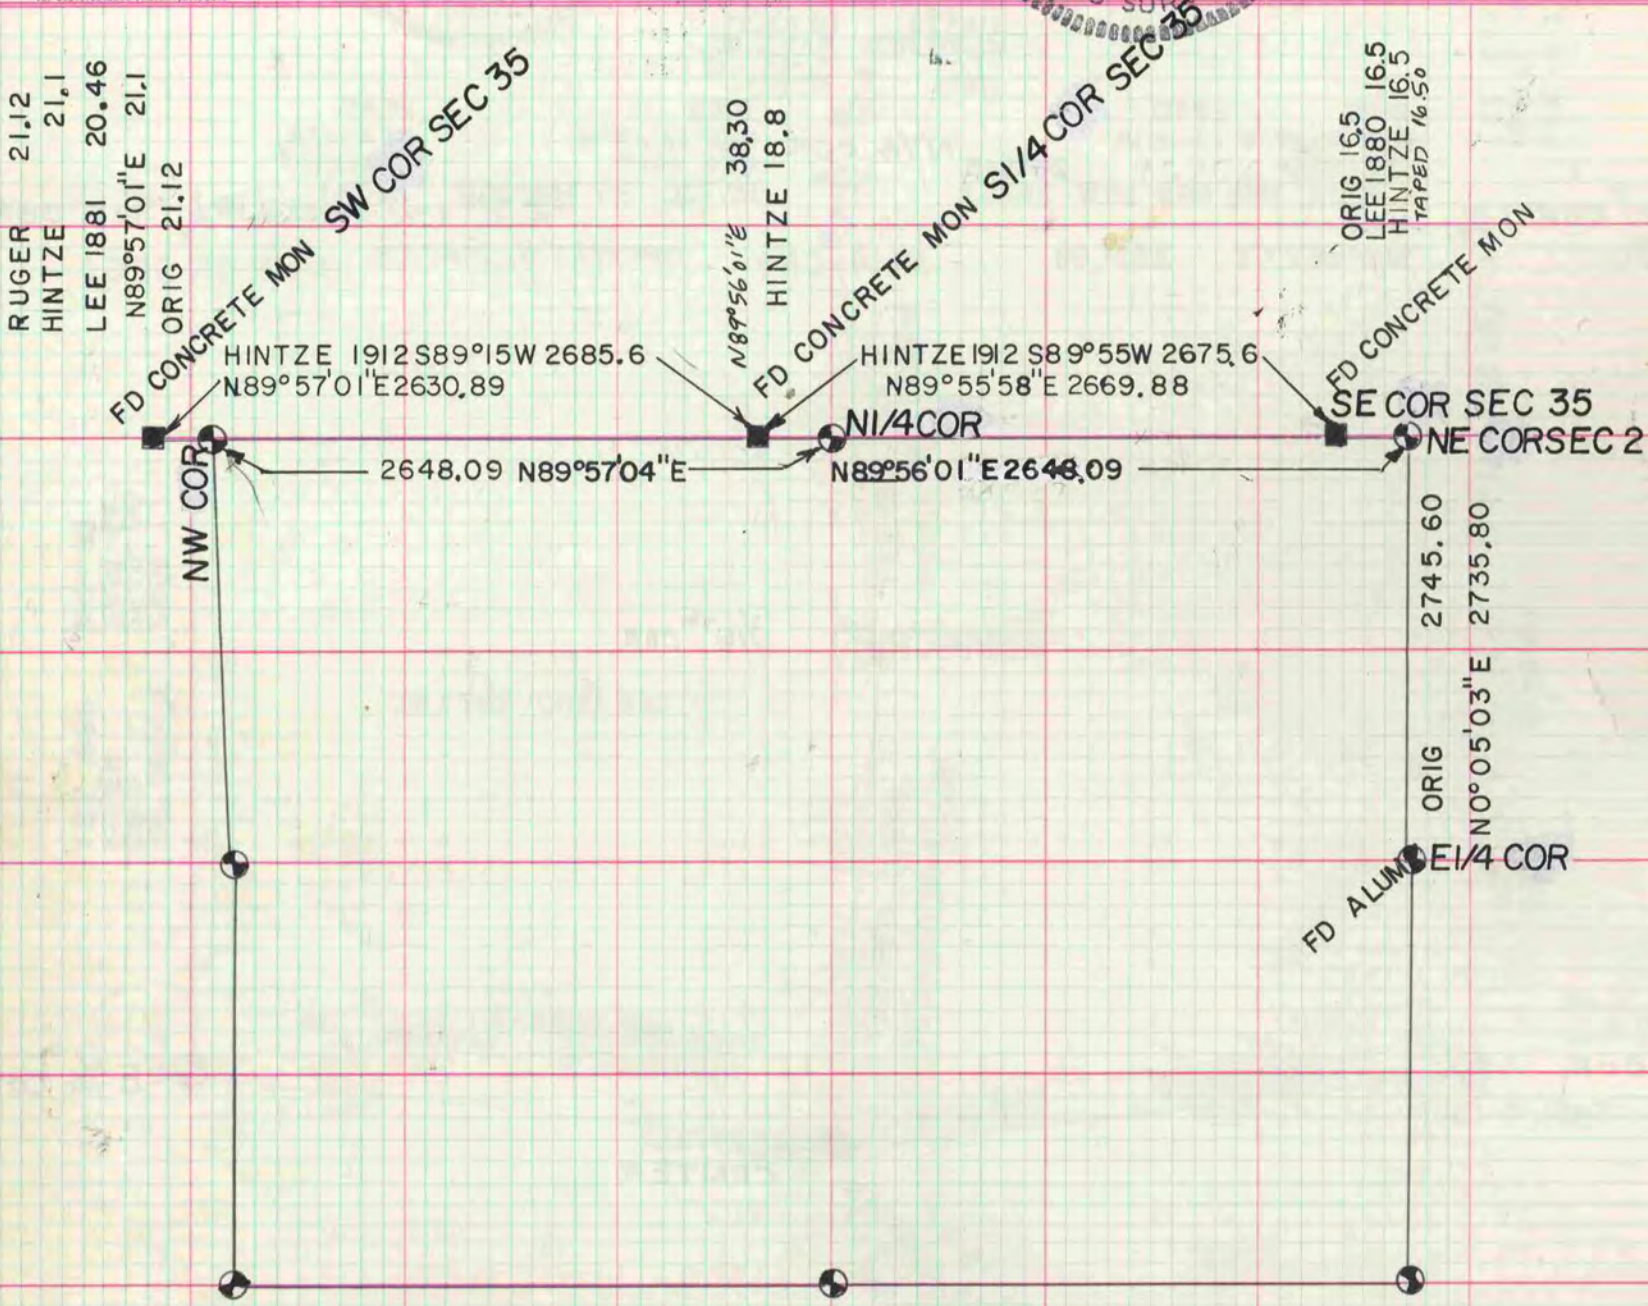

PLAT AND RECORD

COUNTY BUILDING
CITY OF JANESVILLE

VOL. 6

Of a Survey on Section 2 T 4 R 13 E of the 4 P. M. in Township

Rock County, Wisconsin, made May the

I hereby certify that the following is a correct record of said survey as made by me

Donald Barnes
County Surveyor.

MICROFILMED