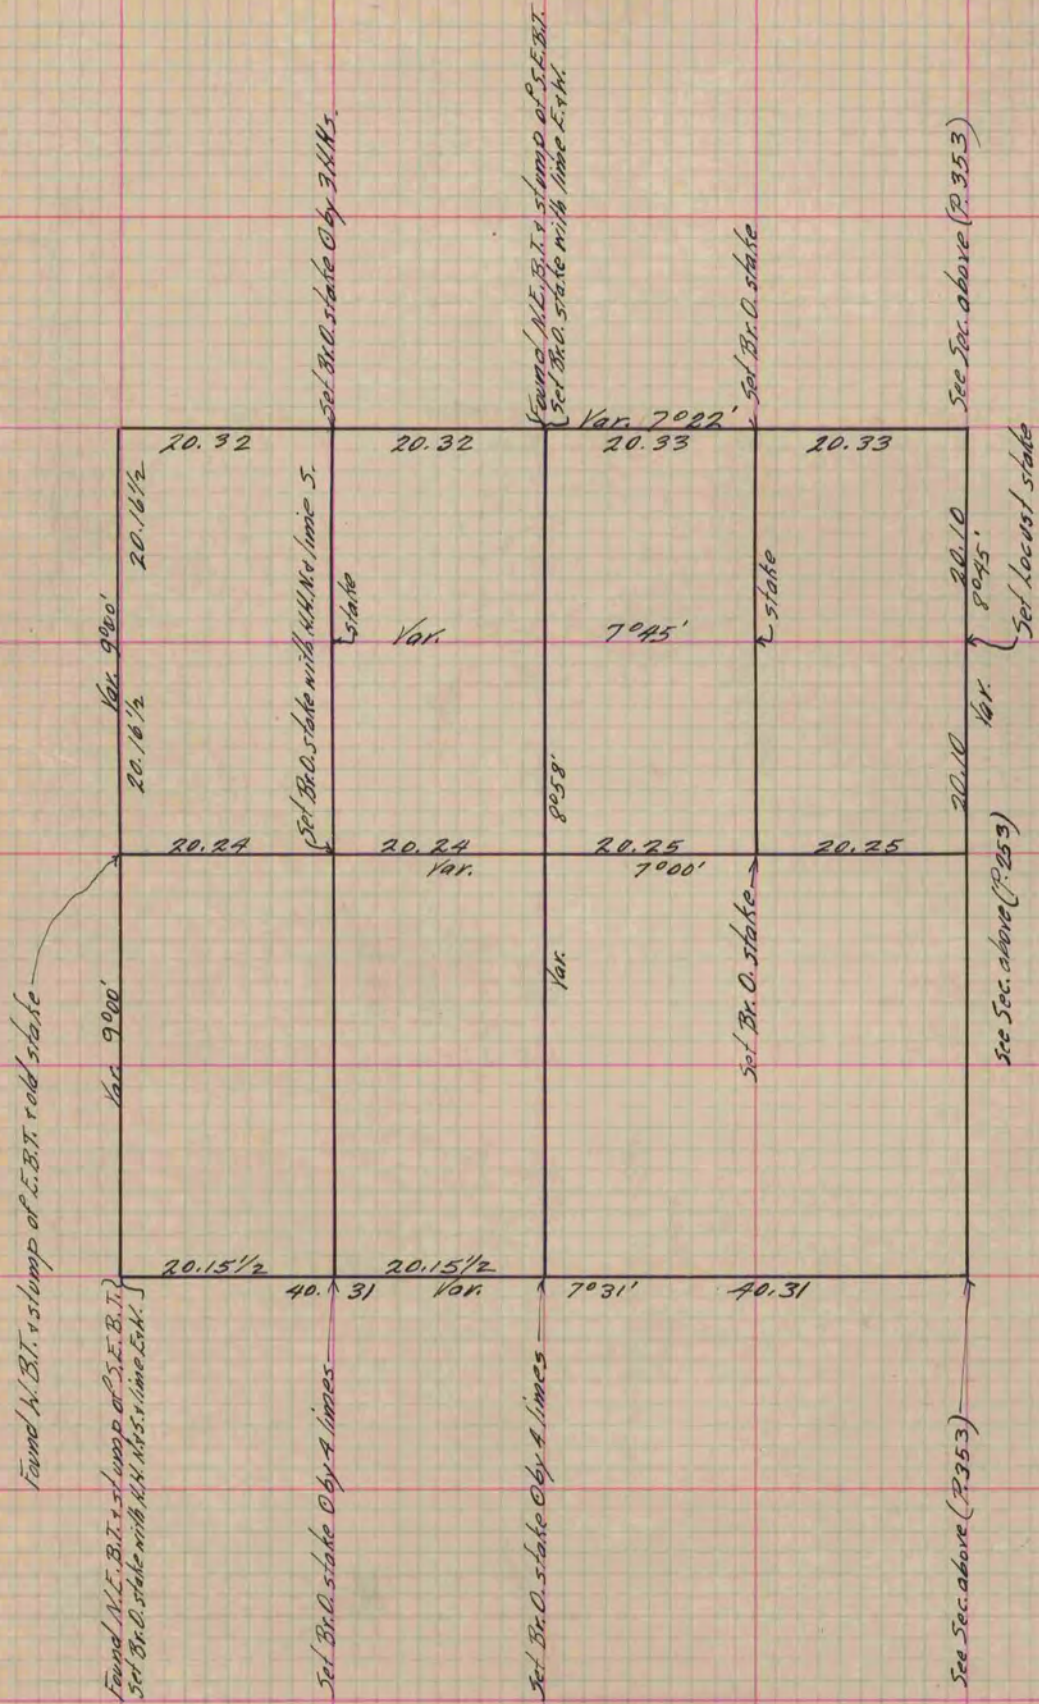

PLAT AND RECORD

Of a Survey on Section 28 T 3 R 10 E. of the 4 P. M. in Magnolia Township
Rock County, Wisconsin, made July the 8th + 9th 1869

I hereby certify that the following is a correct record of said survey as made by me.

COUNTY BUILDING
IN CITY OF BELOIT

(Signed) R. K. Lee
Dep. County Surveyor.

Copied from P. 284 Vol. 1 County Surveyor's Record.