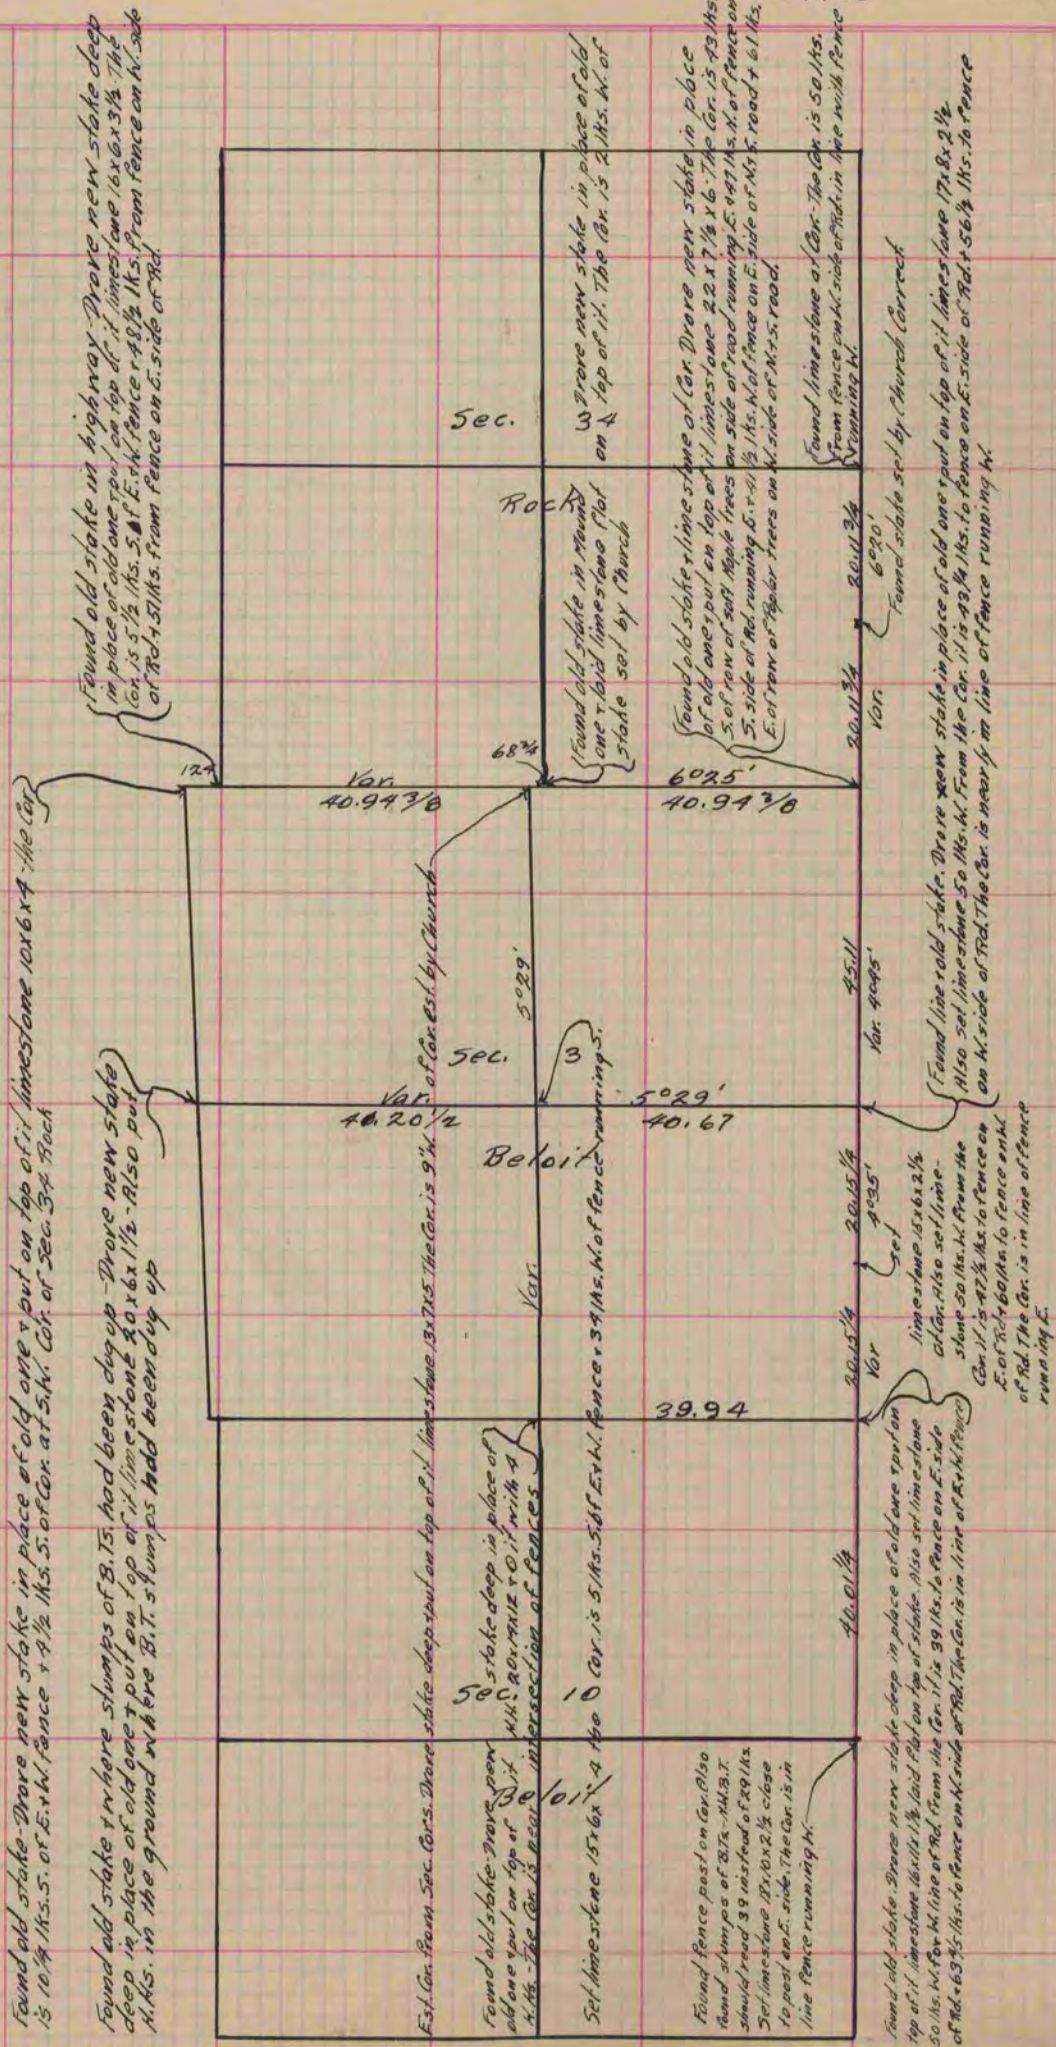

Of a Survey on Section 34 10 T 1 R 12 E. of the 4 P. M. in Beloit Township
" 34 " 2 " 12 Rock
Rock County, Wisconsin, made June the 18 19 1874

I hereby certify that the following is a correct record of said survey as made by me.

COUNTY BUILDING
IN CITY OF BELOIT

(Signed) Edward Ruger
RUGER

County Surveyor.

Copied from Page 100 Vol. 2 Original County Surveyor's Record.