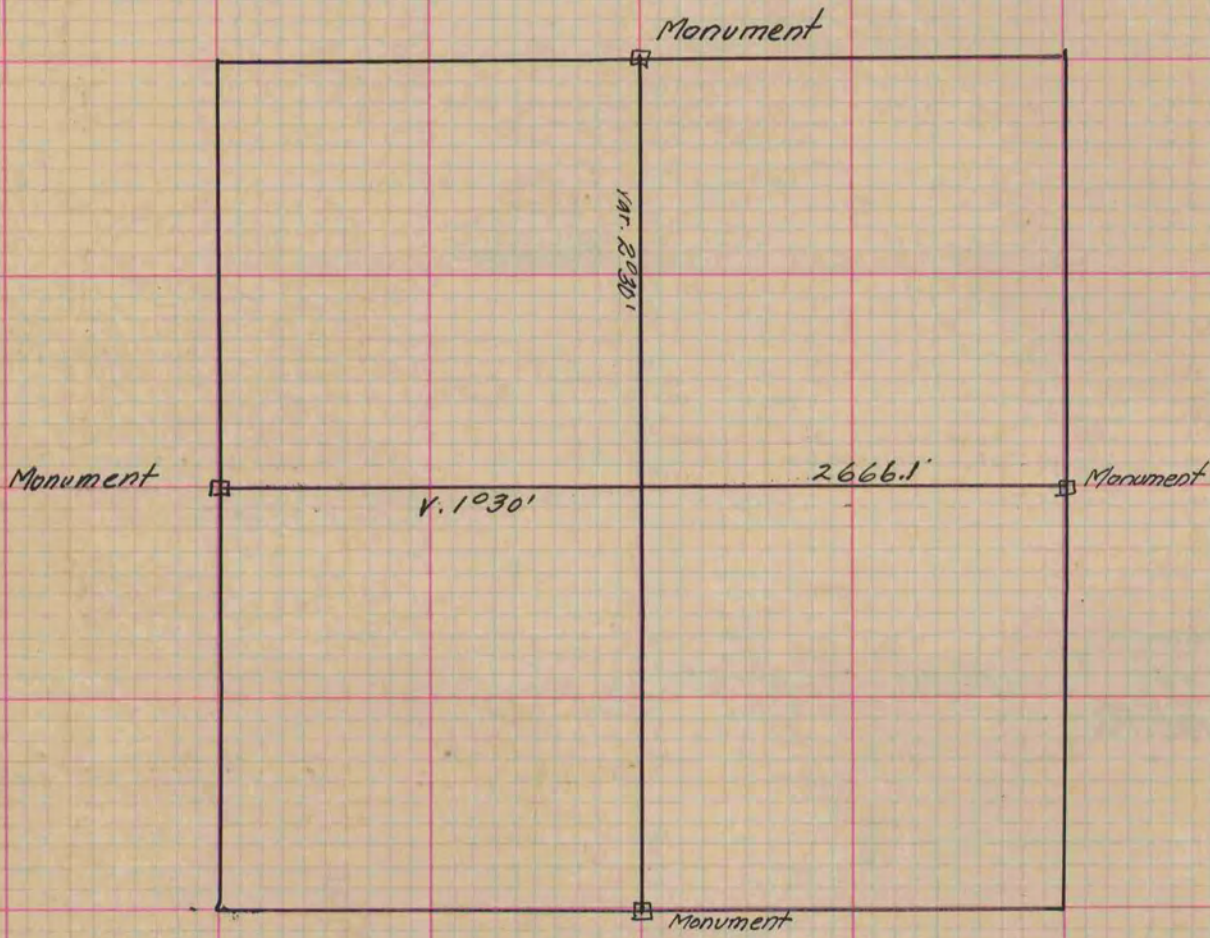

COUNTY BUILDING  
IN CITY OF BELOIT

# PLAT AND RECORD

Of a Survey on Section 3 T 4 R 13 E. of the 4 P. M. in Milton Township

Rock County, Wisconsin, made January the 10<sup>th</sup> 1902

I hereby certify that the following is a correct record of said survey as made by me.

(Signed) C. V. Kerch  
R.H.B. County Surveyor.

✓