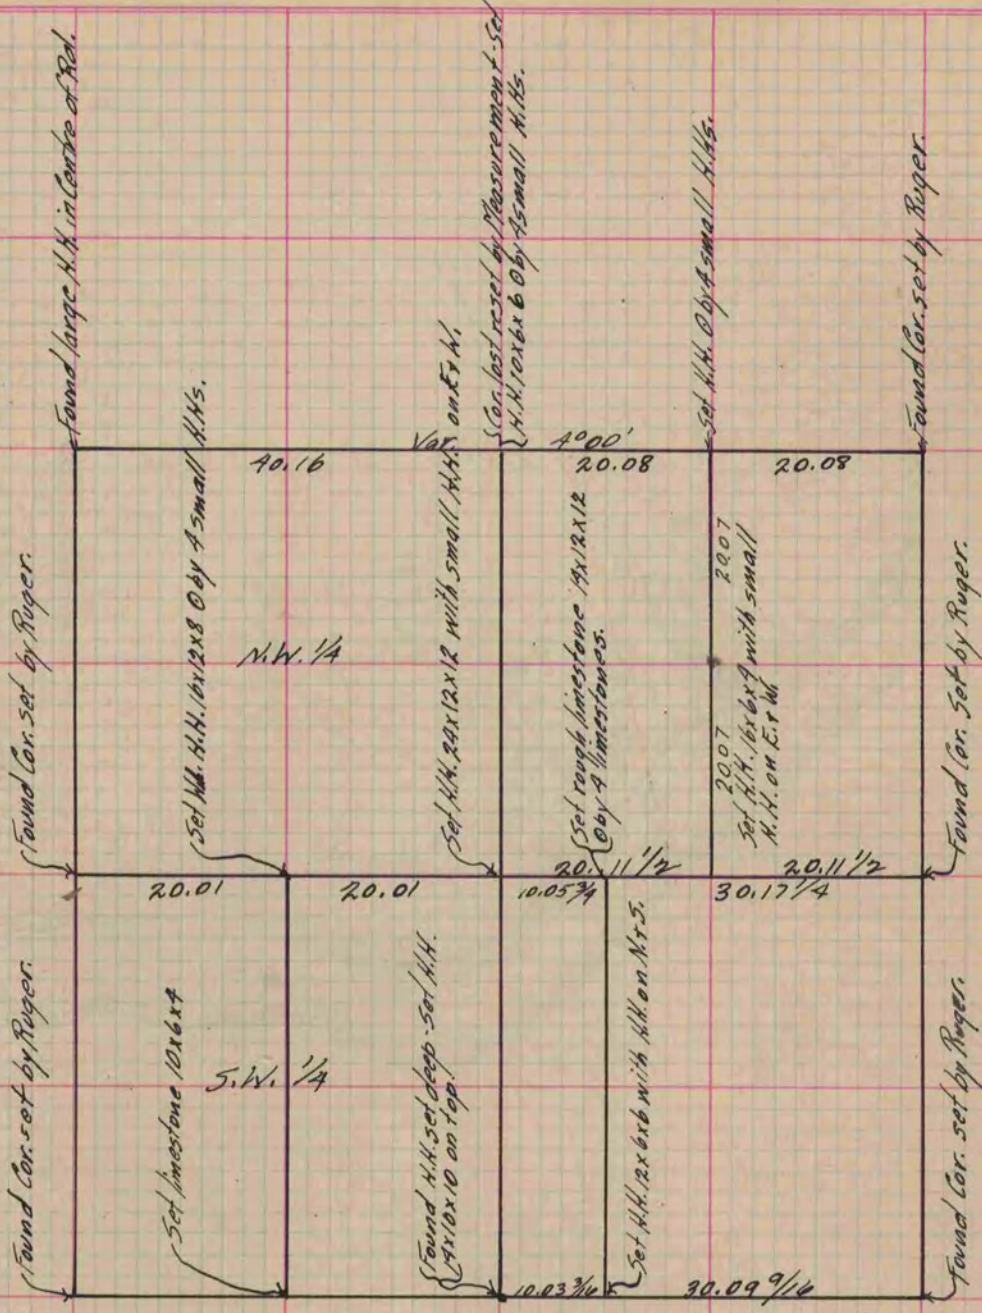

# PLAT AND RECORD

Of a Survey on Section 17 T 2 R 14 E. of the 4 P. M. in Bradford Township  
 Rock County, Wisconsin, made June the 13<sup>th</sup> 1872

I hereby certify that the following is a correct record of said survey as made by me.

COUNTY BUILDING  
 IN CITY OF БЕЛОIT

(Signed) R. K. Lee  
 R.M.B.

(Deputy  
 County Surveyor.

Copied from Page 53 Vol. 2 Original County Surveyor's Record