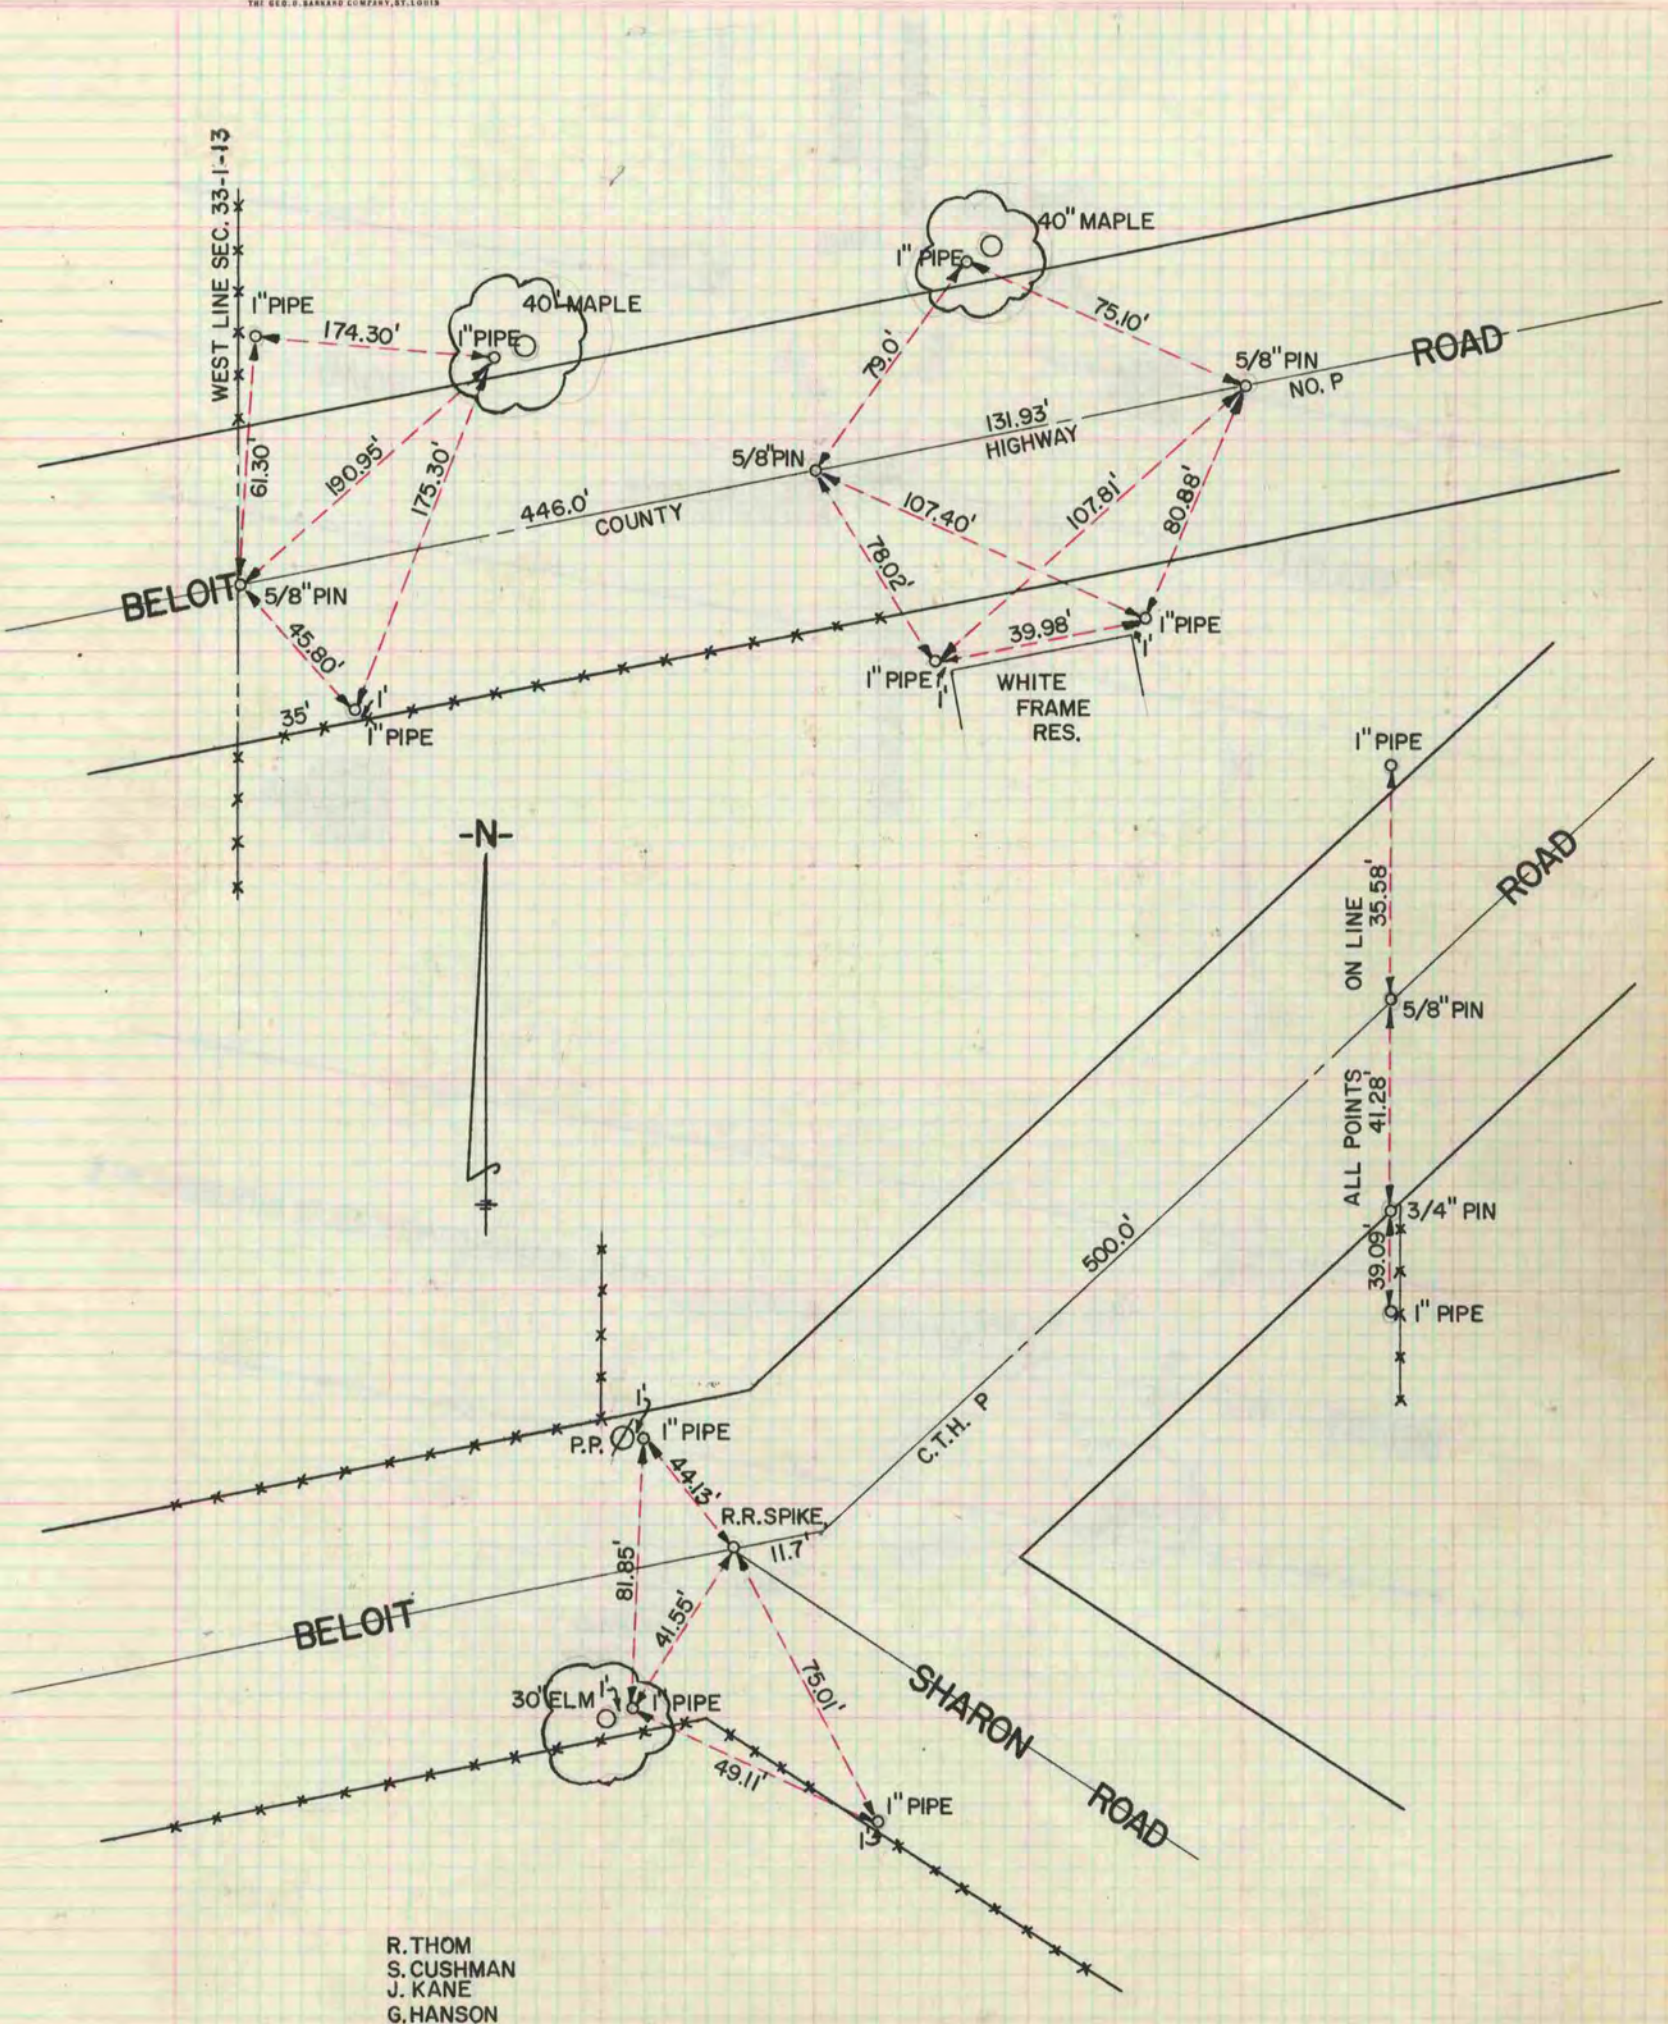

Of a Survey on Section $\frac{26}{33}$ T $\frac{13}{13}$ R $\frac{1}{1}$ E. of the 4 P. M. in TURTLE TURTLE Township

Rock County, Wisconsin, made JUNE the 9TH. 1959

I hereby certify that the following is a correct record of said survey as made by me.

R.A.B. Heman

County Surveyor.

R. THOM
S. CUSHMAN
J. KANE
G. HANSON