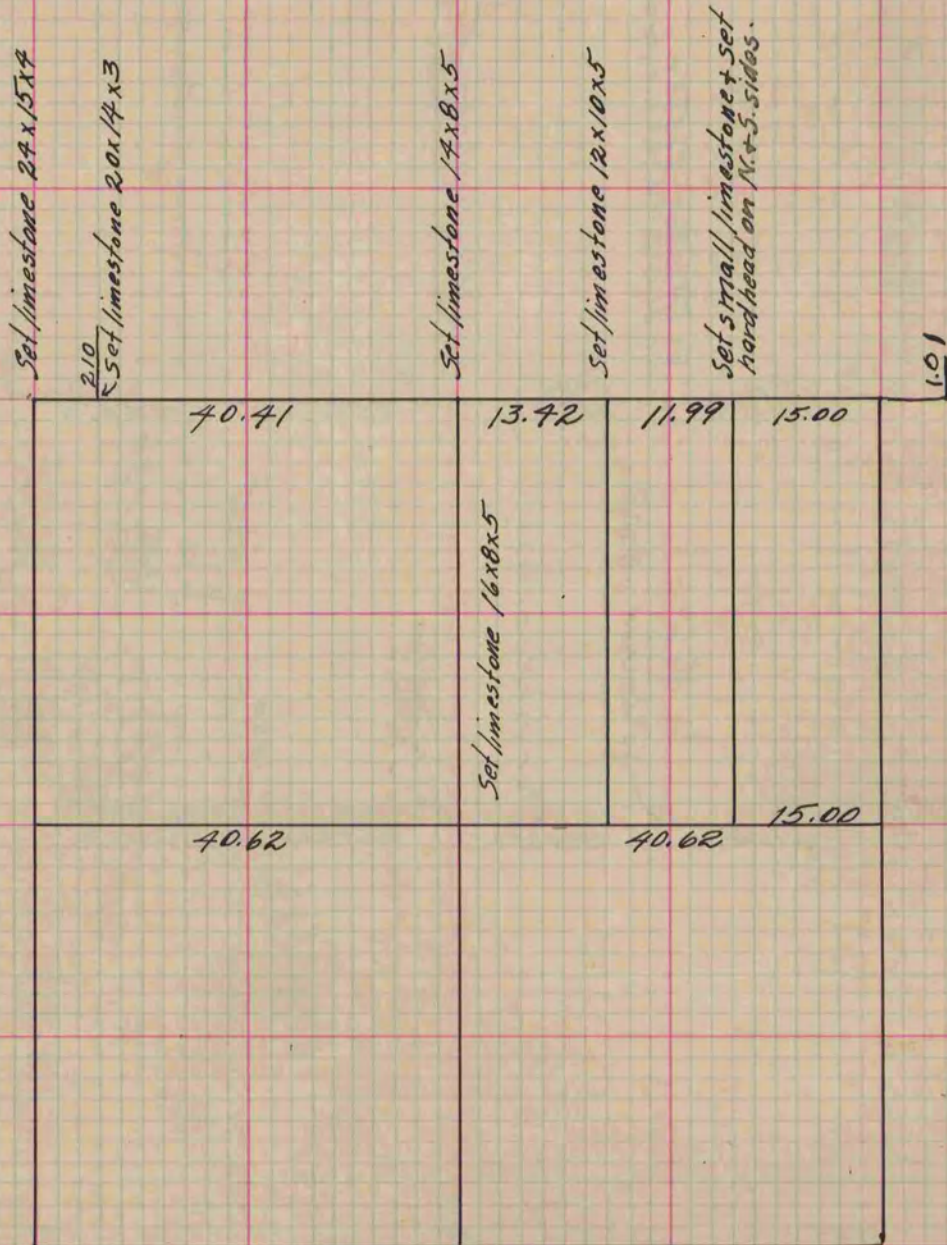

PLAT AND RECORD

Of a Survey on Section 3 T 1 R 13 E. of the 4 P. M. in Turtle Township
Rock County, Wisconsin, made March the 9th 1861

I hereby certify that the following is a correct record of said survey as made by me.

COUNTY BUILDING
IN CITY OF БЕЛОИТ

(Signed) Edward Ruger
ER County Surveyor.

Copied from Page 161. Vol. 1. Original County Surveyor's Record.