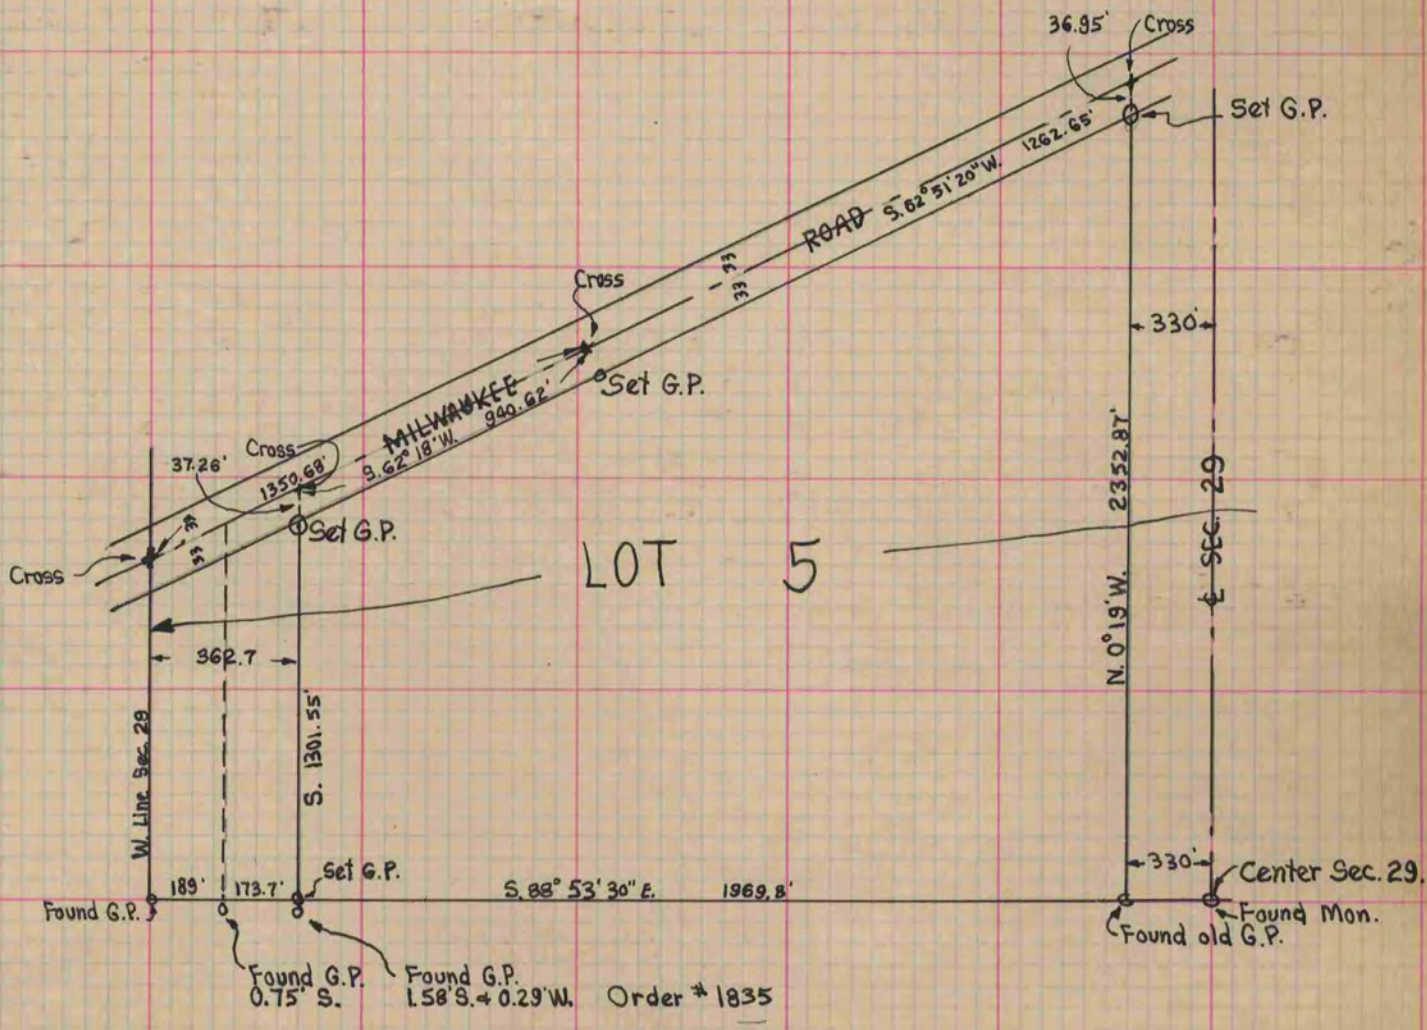

PLAT AND RECORD

PG 188 JANESVILLE
REC 12/12/75
DAB

Of a Survey on Section 29 T 1 R 13 E. of the 4 P. M. in Turtle Township
Rock County, Wisconsin, made December the 31 1930

I hereby certify that the following is a correct record of said survey as made by me.

R. N. B.

County Surveyor.

COUNTY BUILDING
IN CITY OF БЕЛОIT

189
 173.7
 1969.8
 330.

 2662.5
 1381.25