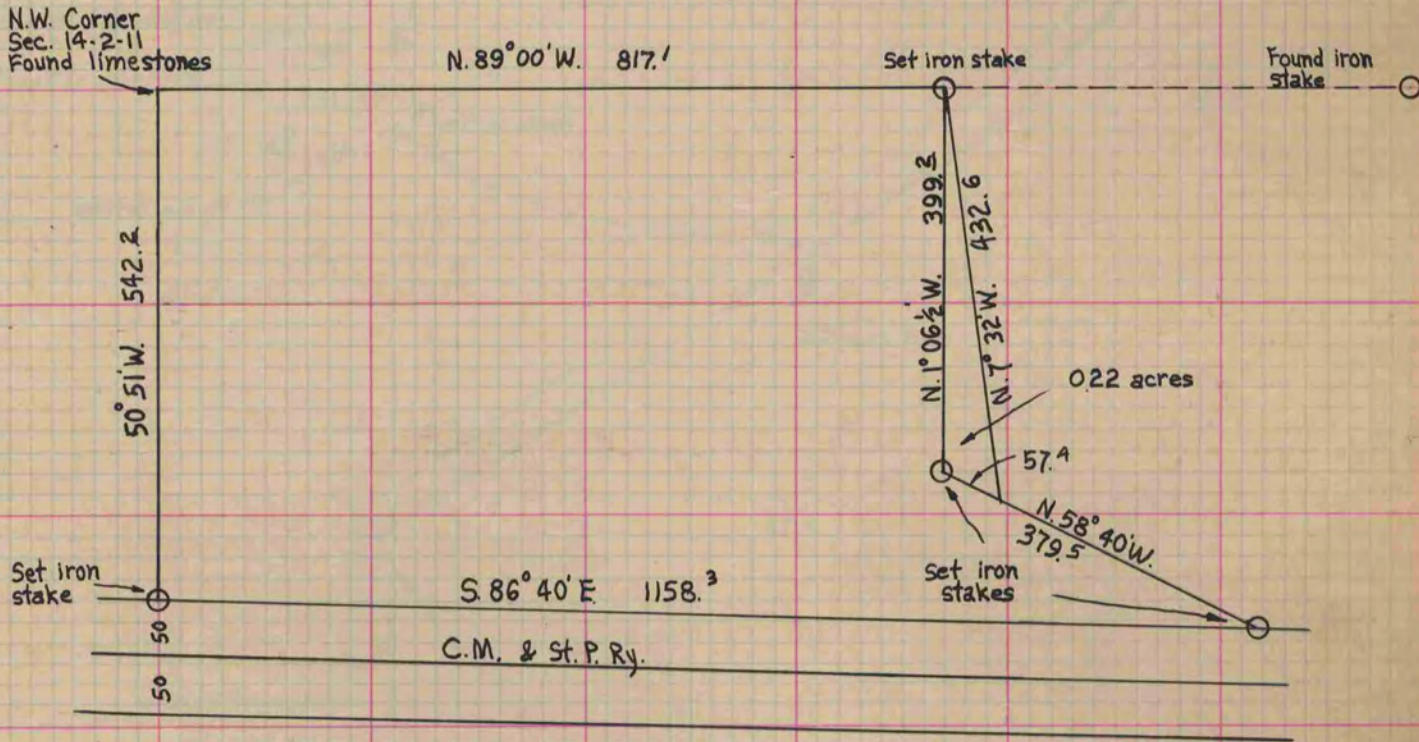

PLAT AND RECORD

COUNTY BUILDING
IN CITY OF BELOIT

Of a Survey on Section 14 T 2 R 11 E. of the 4 P. M. in Plymouth Township

Rock County, Wisconsin, made Mar. 22 the 1921

I hereby certify that the following is a correct record of said survey as made by me.

(Signed) Alex W. Ely

County Surveyor.

Mill Property
J.W. Flint - owner
Hanover, Wisc.