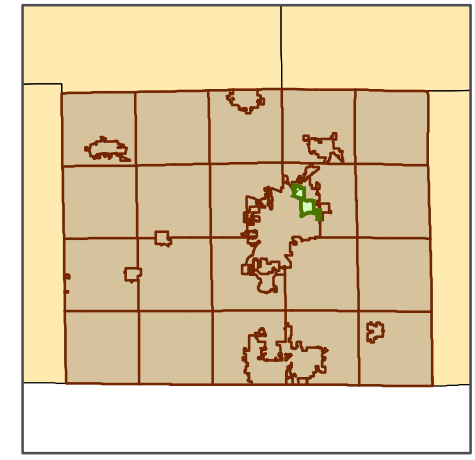

Supervisory District 22

Rock County, Wisconsin

Adopted: 9/8/2011

-  Polling Places
-  Supervisory District 22
-  Surrounding Supervisory Districts
-  Town Boundaries

Data Sources: Rock County Planning and Development, Rock County Clerk, US Census Bureau
 This map is not intended to be a substitute for an actual field survey and is an advisory reference only.