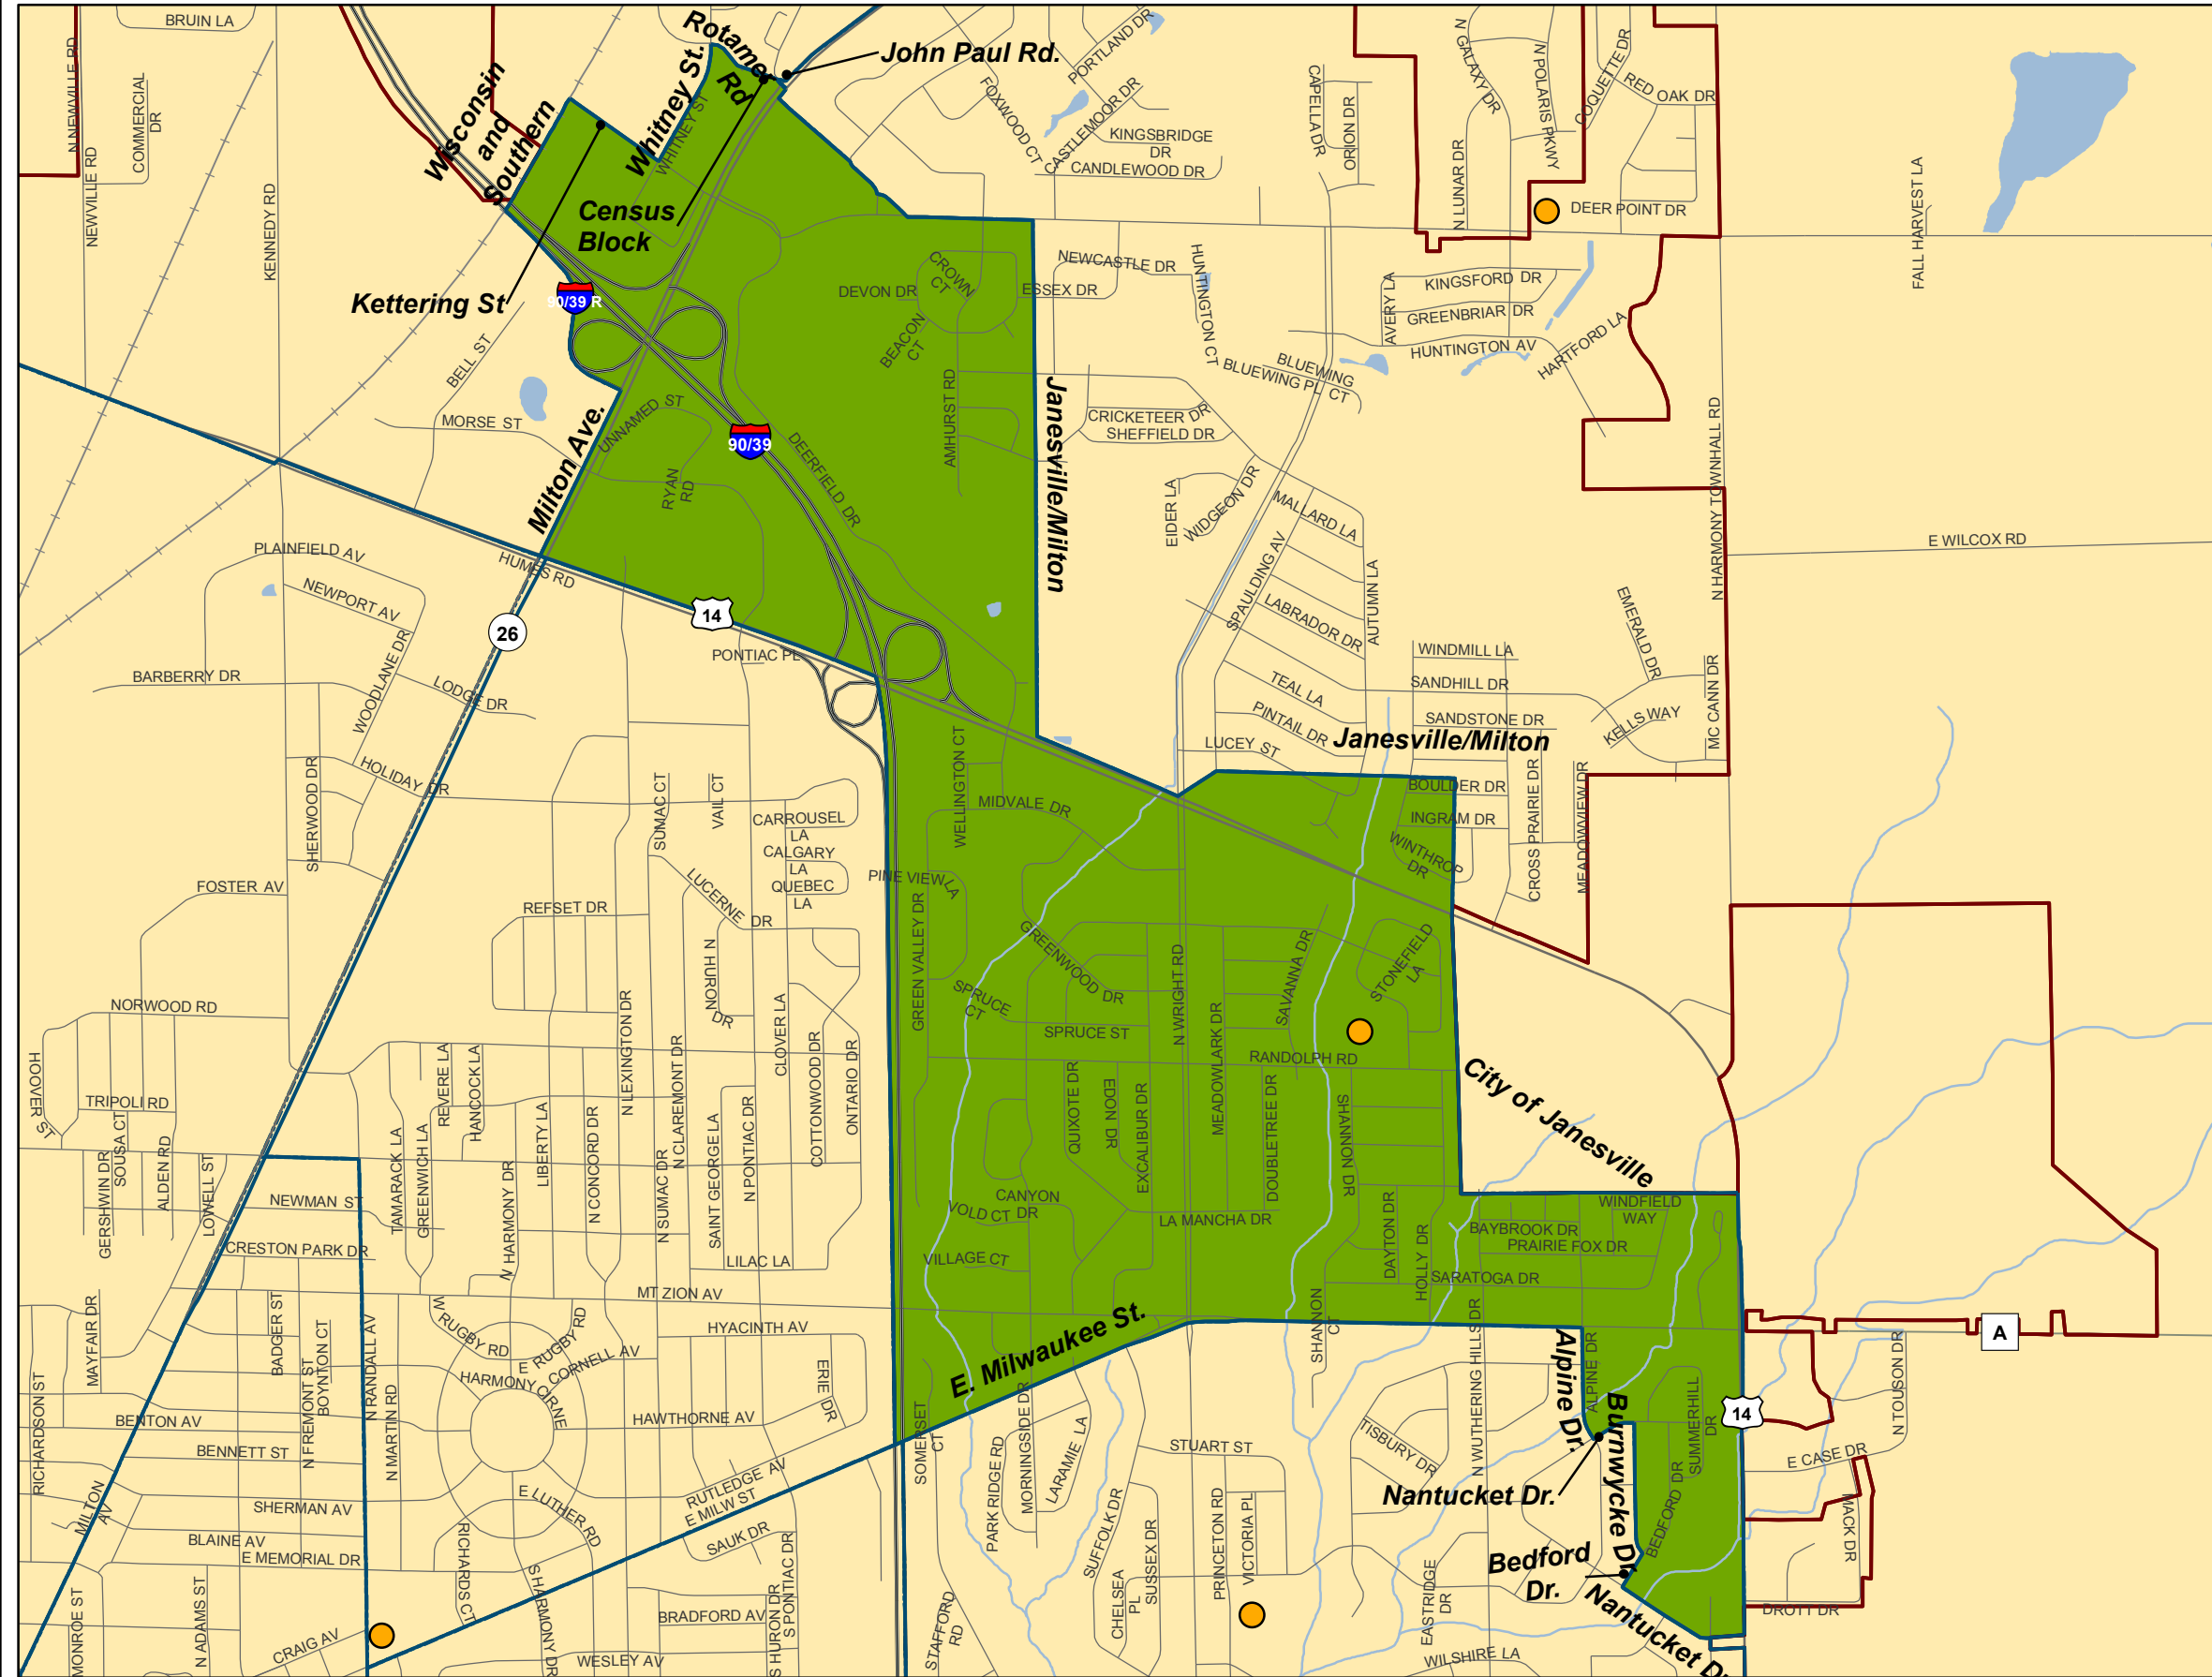

Supervisory District 22

Rock County, Wisconsin

Adopted: 9/8/2011

-  Polling Places
-  Supervisory District 22
-  Surrounding Supervisory Districts
-  Town Boundaries

Data Sources: Rock County Planning and Development, Rock County Clerk, US Census Bureau
 This map is not intended to be a substitute for an actual field survey and is an advisory reference only.