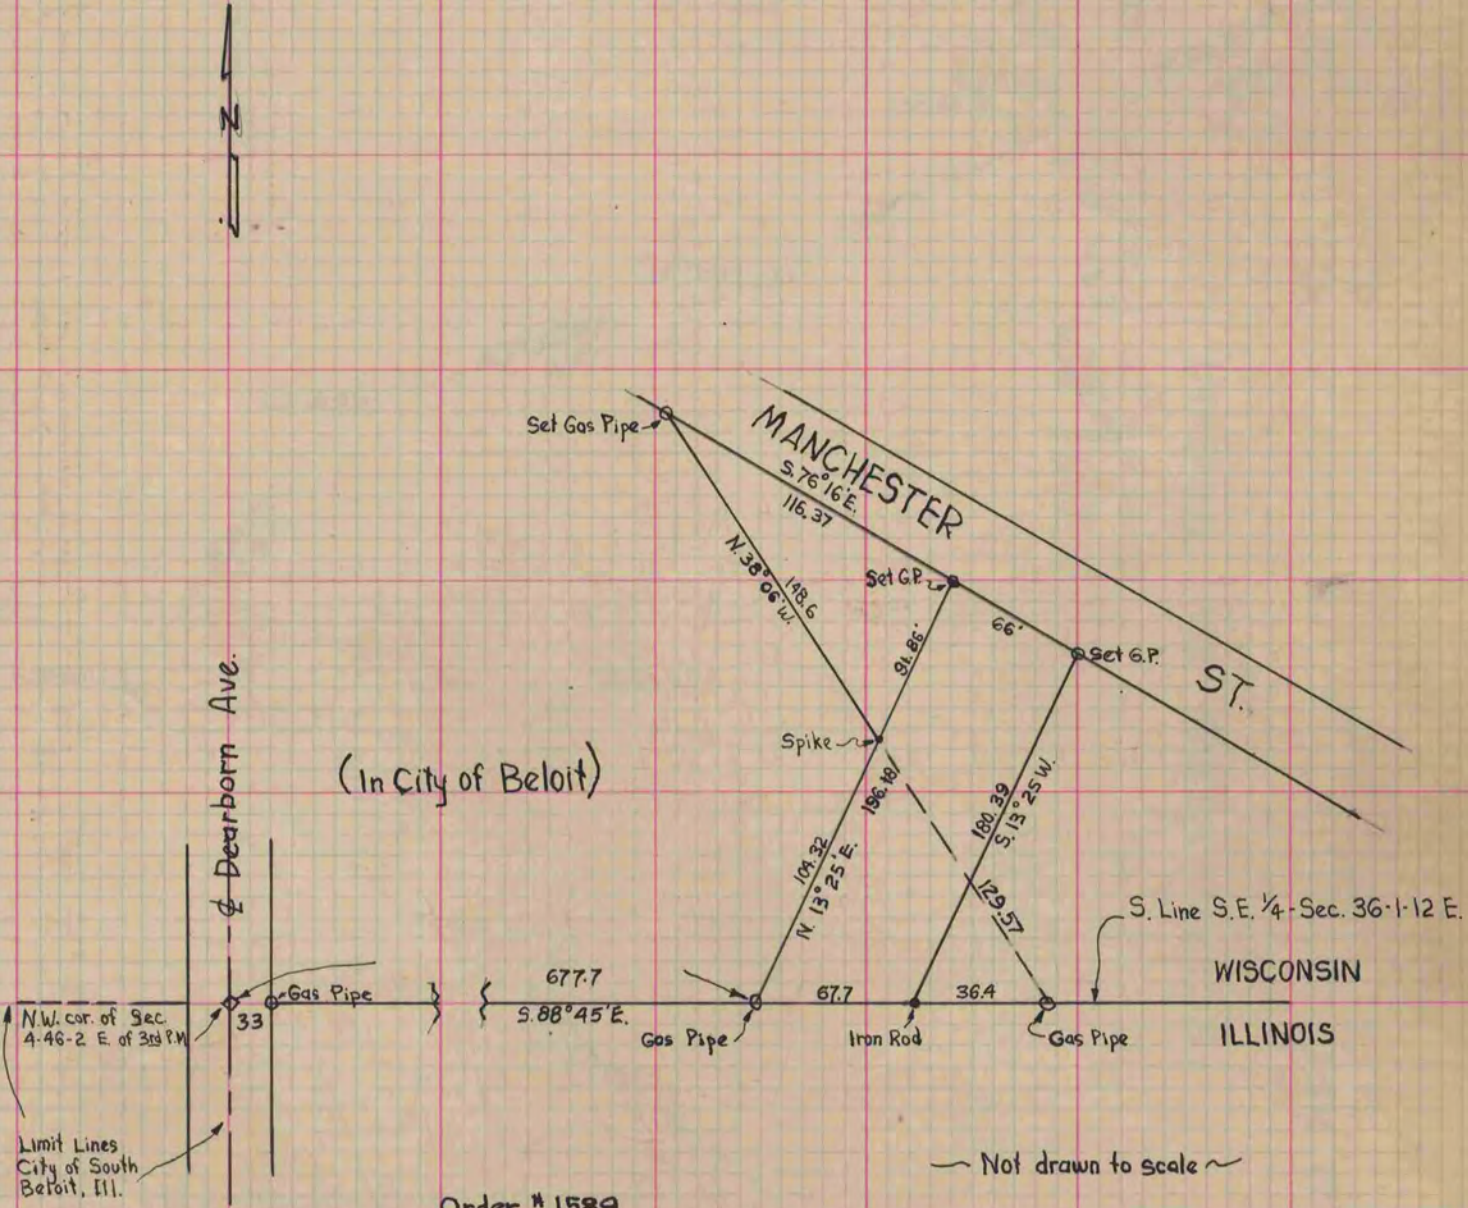

# PLAT AND RECORD

137

PG 154  
JANESVILLE  
S.E.T.

Of a Survey on Section 36 T 1 R 12 E. of the 4 P. M. in Beloit Township  
Rock County, Wisconsin, made March the 23<sup>rd</sup> 1929

I hereby certify that the following is a correct record of said survey as made by me.

RHB

County Surveyor.

COUNTY BUILDING  
IN CITY OF БЕЛОИТ

Order # 1589  
For Wilbur Cook  
Book 29 P. 80.