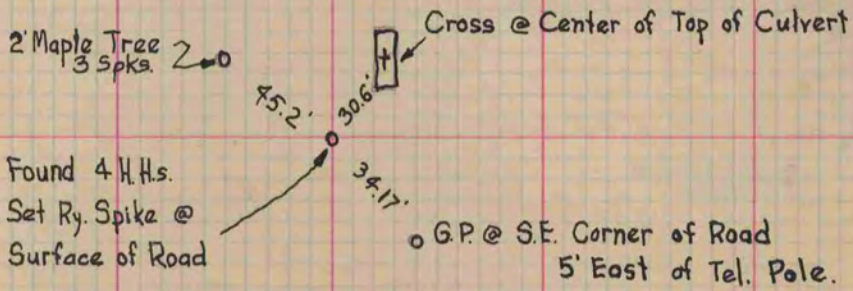

# PLAT AND RECORD

139

PG 157 JANESVILLE  
REC 12/12/75 DAB

Of a Survey on Section 16 T 1 R 12 E. of the 4 P. M. in Beloit Township

Rock County, Wisconsin, made July the 27<sup>th</sup> 1929

I hereby certify that the following is a correct record of said survey as made by me.

RAB

County Surveyor.

COUNTY BUILDING  
IN CITY OF БЕЛОИТ

Order # 1668  
Book 45 Page 12