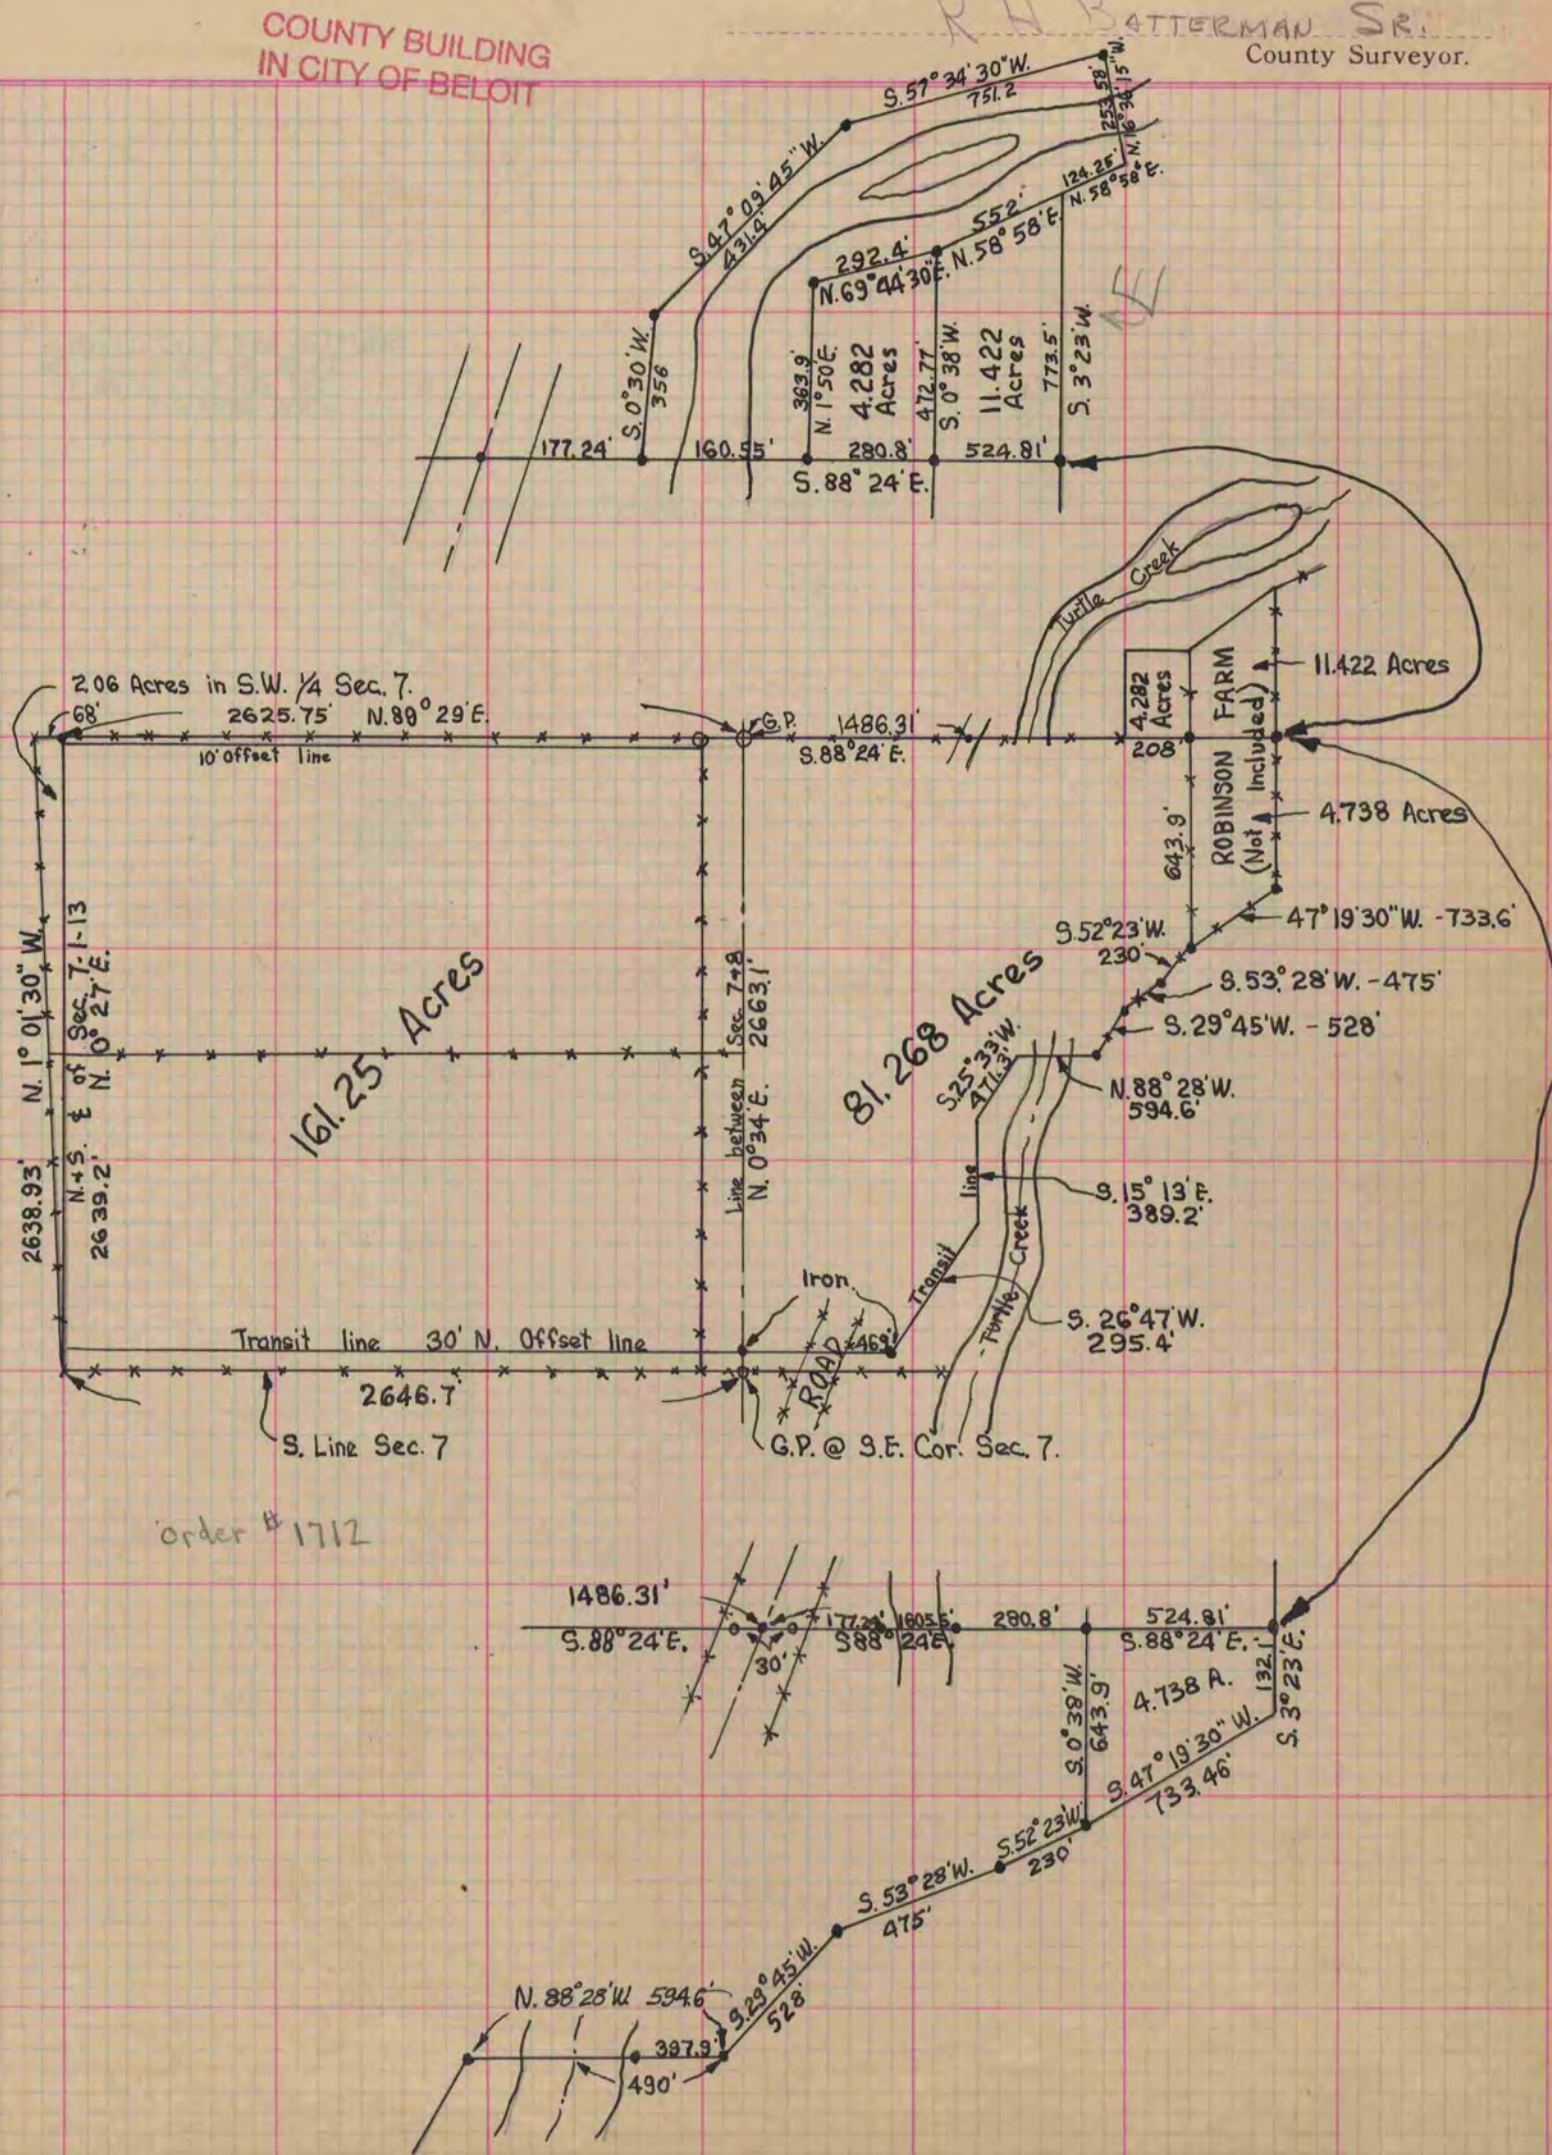

PLAT AND RECORD

157

PG 176 JANESVILLE
REC DAB 12/12/75

Of a Survey on Section 7-8 T 1 R 13 E. of the 4 P. M. in Turtle Township
Rock County, Wisconsin, made October the 1929

I hereby certify that the following is a correct record of said survey as made by me.

R. H. BATTERMAN SR.
County Surveyor.

COUNTY BUILDING
IN CITY OF БЕЛОИТ

order # 1712