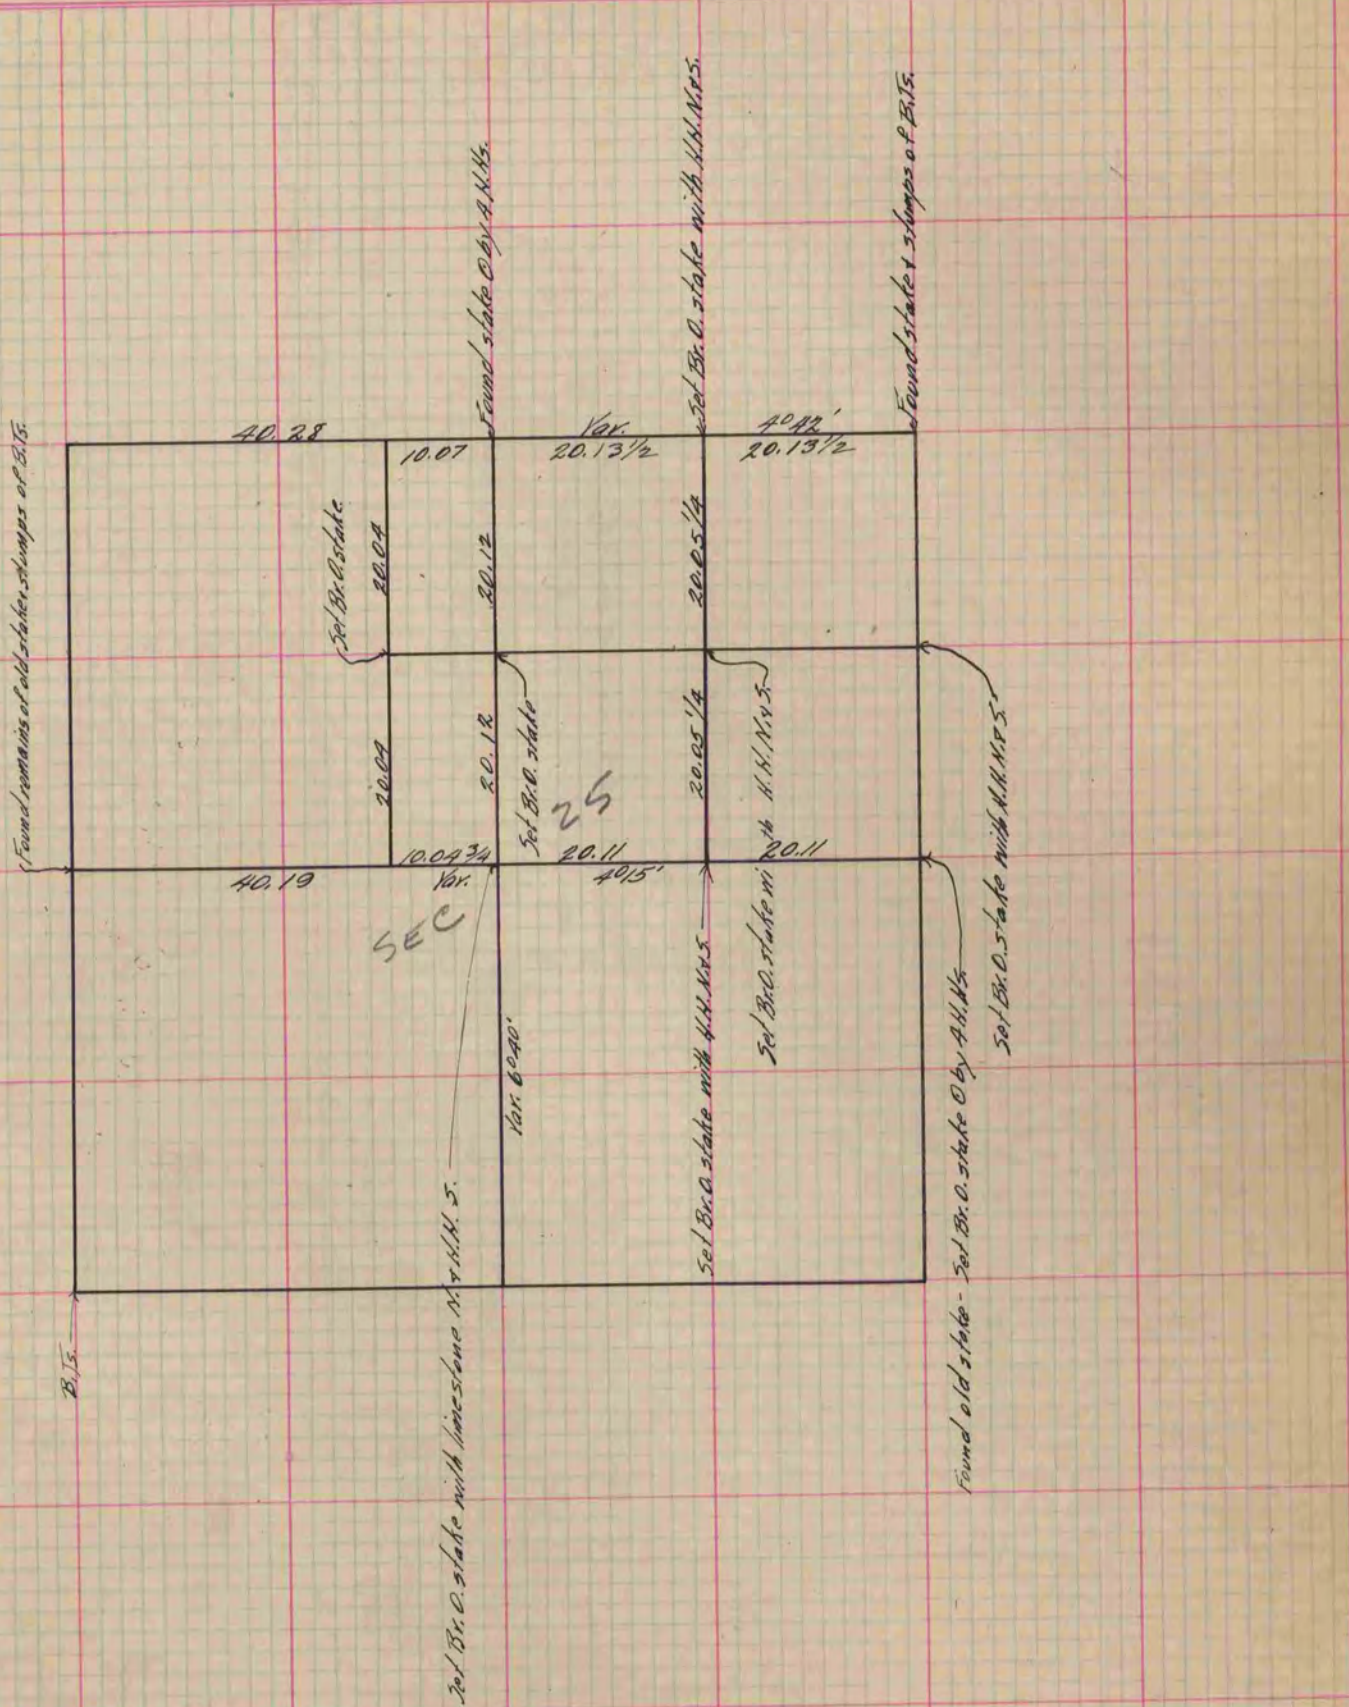

PLAT AND RECORD

Of a Survey on Section 25 T 1 R 13 E. of the 4 P. M. in Turtle Township

Rock County, Wisconsin, made June the 11th + 12th 1869

I hereby certify that the following is a correct record of said survey as made by me.

COUNTY BUILDING
IN CITY OF БЕЛОIT

(Signed) R. K. Lee
RKL

Dep. County Surveyor.

Copied from P. 282 Vol. 1 County Surveyor's Record.