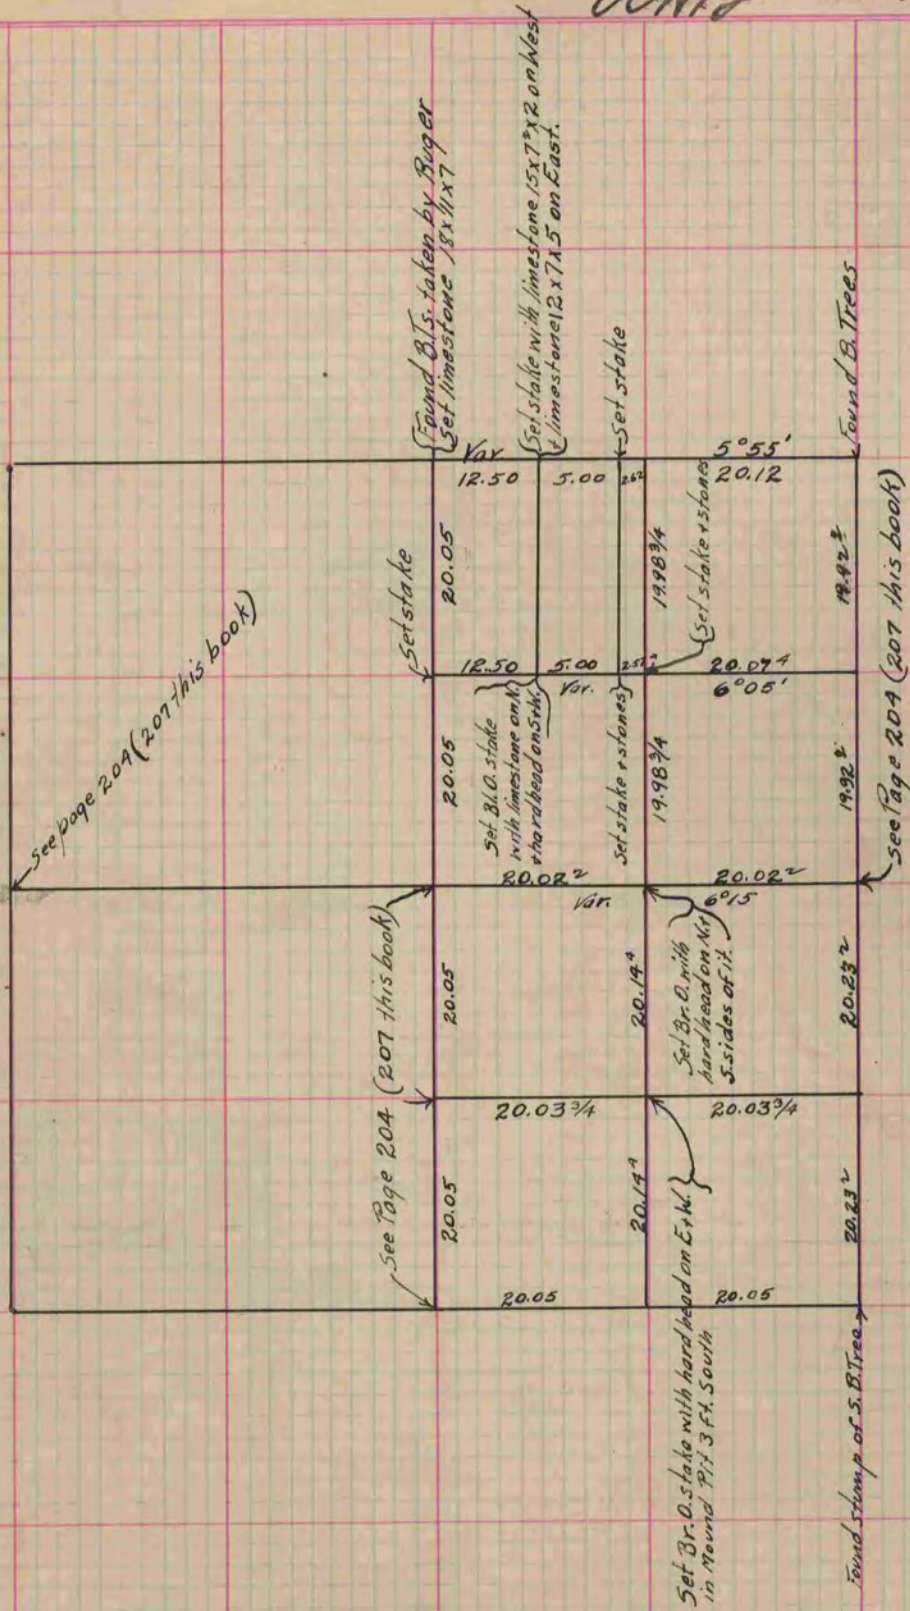

# PLAT AND RECORD

Of a Survey on Section 11 T 1 R 13 E. of the 4 P. M. in Turtle Township

Rock County, Wisconsin, made May the 29<sup>th</sup> 1865

I hereby certify that the following is a correct record of said survey as made by me.

COUNTY BUILDING  
IN CITY OF БЕЛОIT

(Signed) S. D. Locke

County Surveyor.

Copied from Page 220 Vol. 1. Original County Surveyors Record.