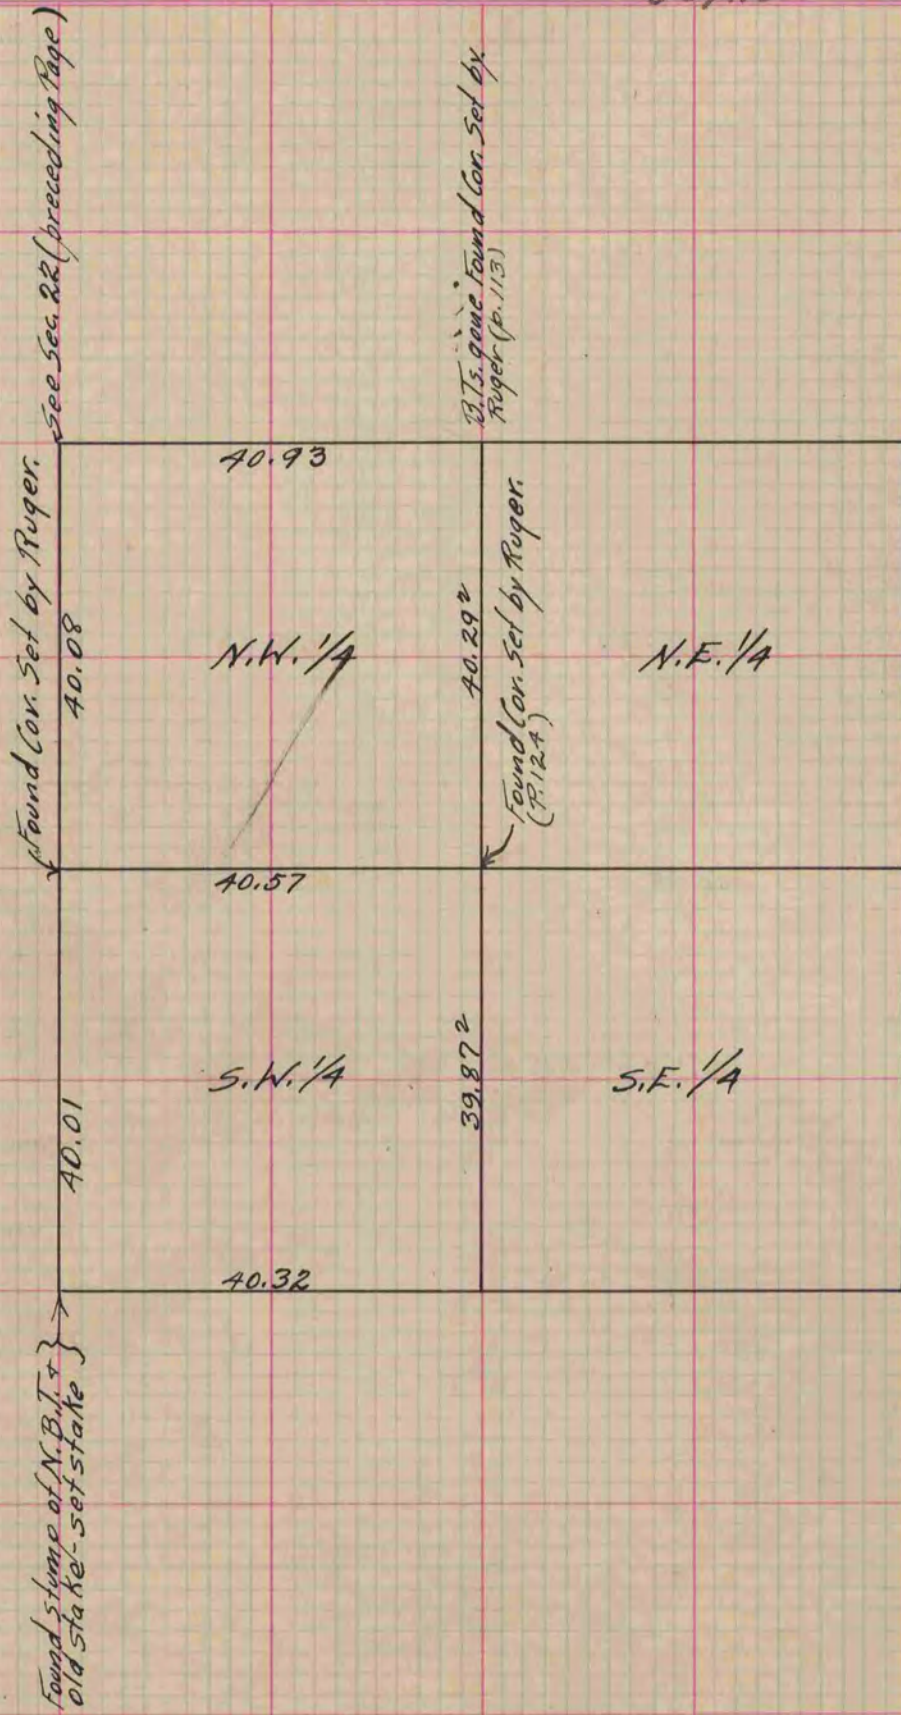

# PLAT AND RECORD

Of a Survey on Section 27 T 4 R 14 E. of the 4 P. M. in Lima Township  
Rock County, Wisconsin, made July the 22nd 1866

I hereby certify that the following is a correct record of said survey as made by me.

COUNTY BUILDING  
IN CITY OF BELOIT

(Signed) S. D. Locke  
S. D. Locke County Surveyor.

Copied from Upper 1/2 of Page 236 Vol. 1. Original County Surveyor's Record.