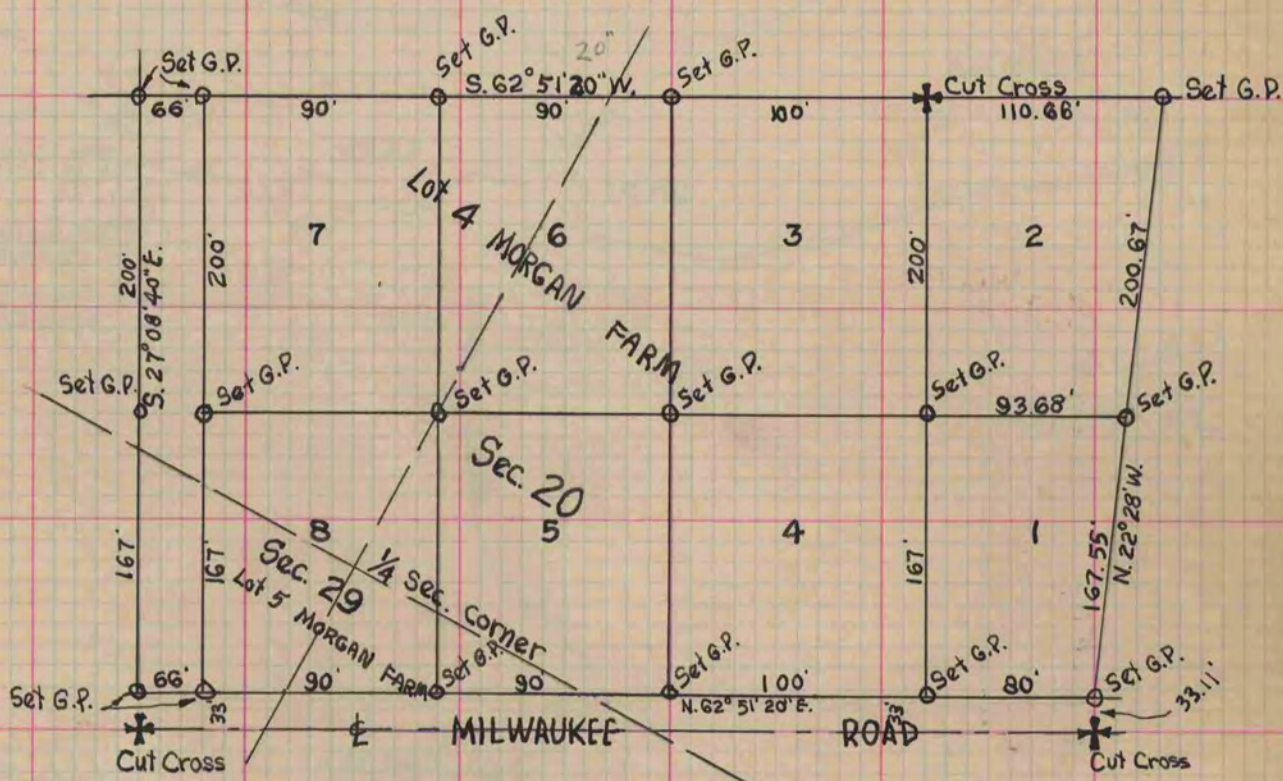

PLAT AND RECORD

165

PG 186 JANESVILLE
REC 12/12/75 DAB

Of a Survey on Section 20 + 29 T 1 R 13 E. of the 4 P. M. in Turtle Township

Rock County, Wisconsin, made November the 24th 1930

I hereby certify that the following is a correct record of said survey as made by me.

RAB.

County Surveyor.

COUNTY BUILDING
IN CITY OF БЕЛОIT

Order # 1831