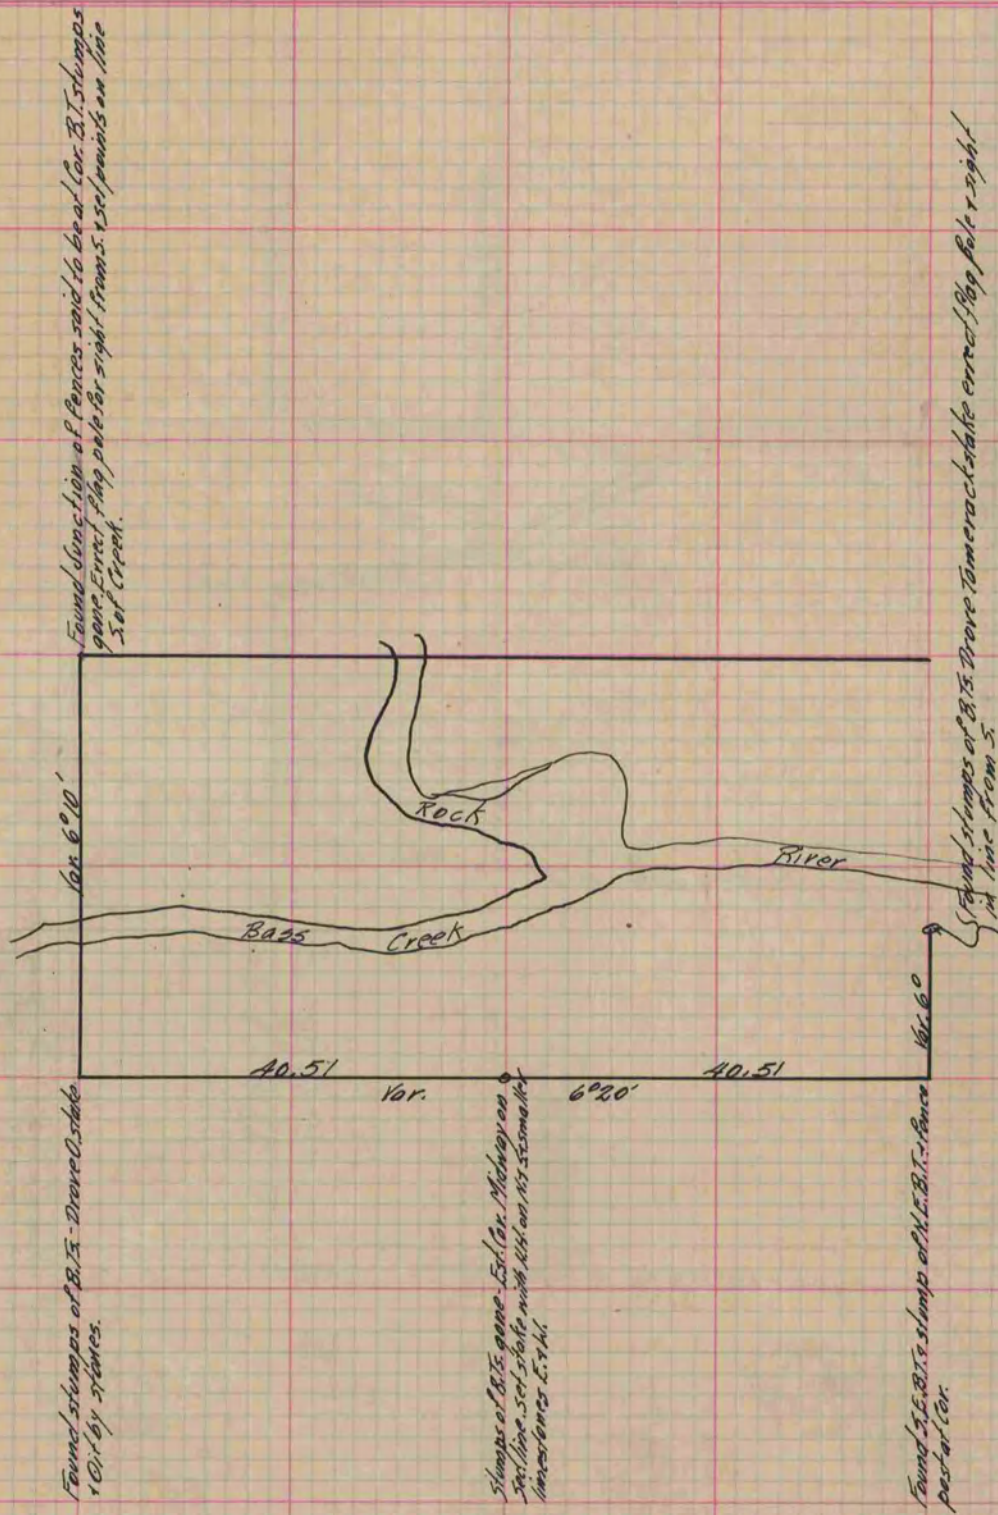

Of a Survey on Section 27 T 2 R 12 E. of the 4 P. M. in Rock Township

Rock County, Wisconsin, made June the 6th 1881

I hereby certify that the following is a correct record of said survey as made by me.

COUNTY BUILDING
IN CITY OF БЕЛОIT

(Signed) R. K. Lee
RKL

County Surveyor.

Copied from P. 267 Vol. 2 County Surveyor's Record.