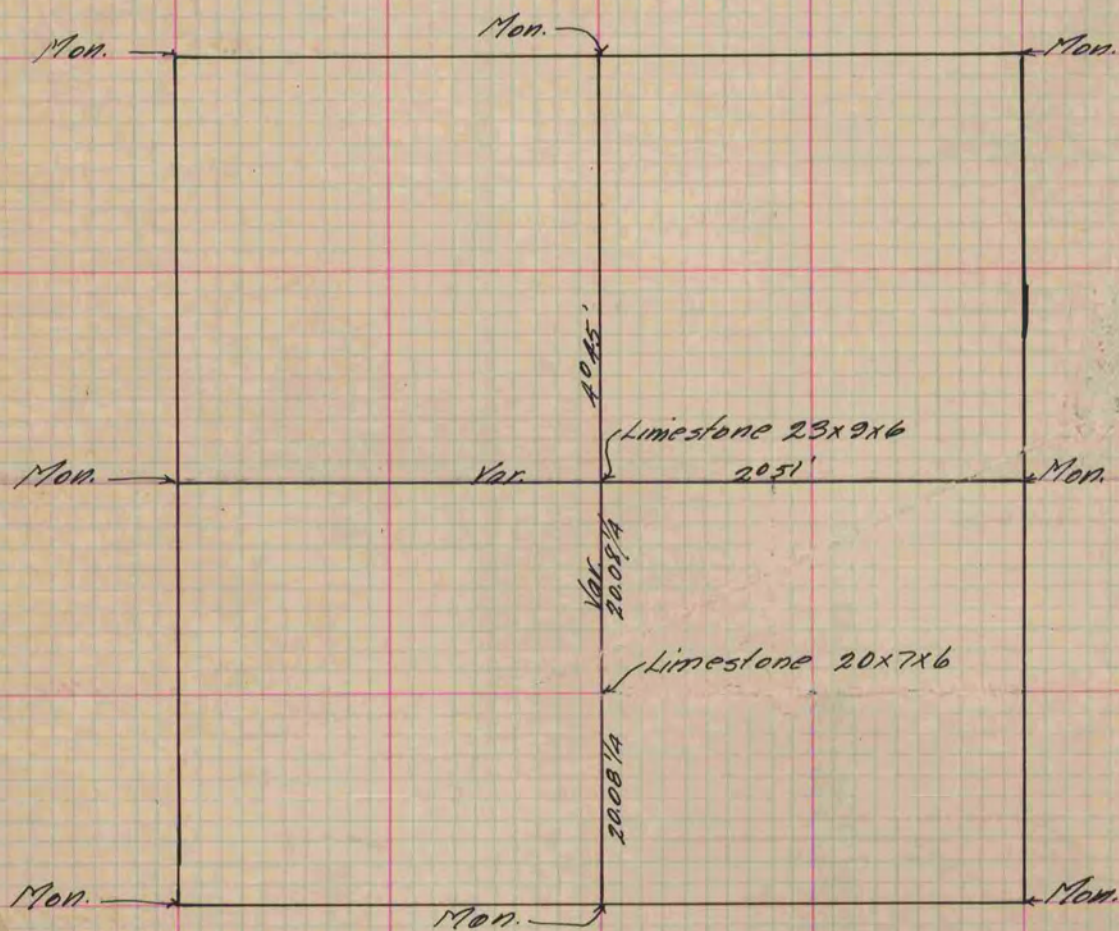

PLAT AND RECORD

Of a Survey on Section 15 T 4 R 13 E. of the 4 P. M. in Milton Township

Rock County, Wisconsin, made May the 22nd 1879

I hereby certify that the following is a correct record of said survey as made by me.

COUNTY BUILDING
IN CITY OF BELOIT

(Signed) *Edward Reger*
RRR

County Surveyor.

Copied from P. 221 Vol. 2 Original County Surveyor's Record.