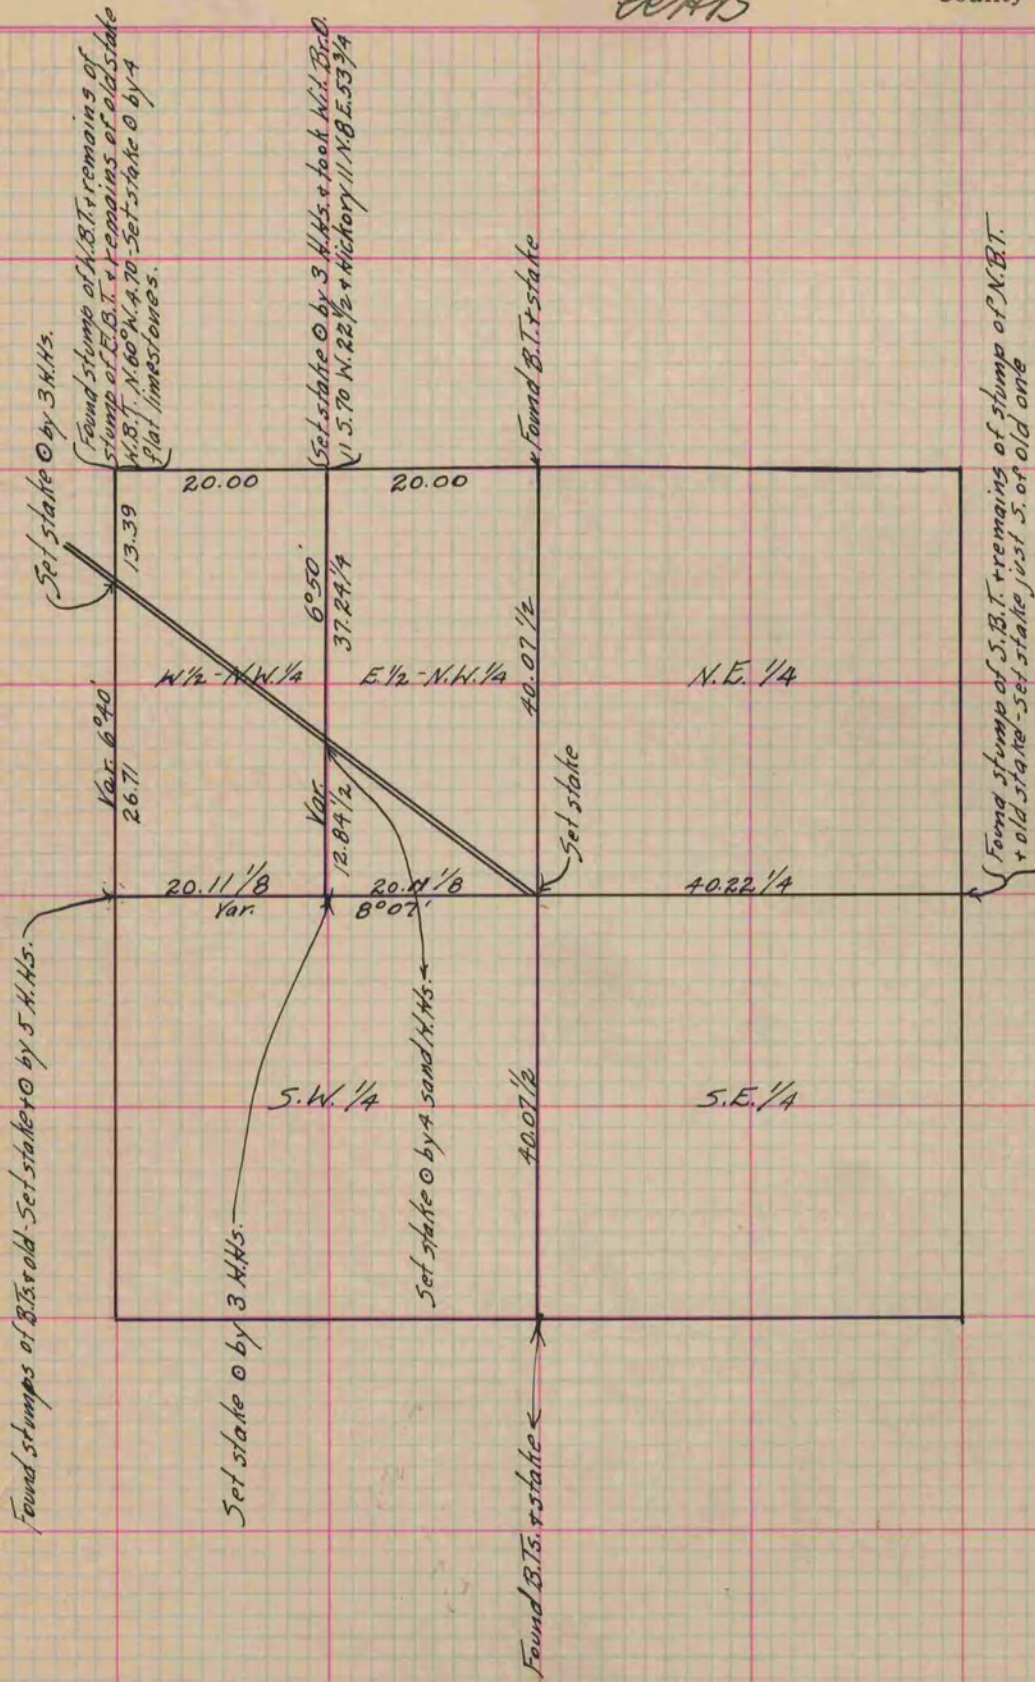

PLAT AND RECORD

Of a Survey on Section 27 T 4 R 12 E. of the 4 P. M. in Fulton Township

Rock County, Wisconsin, made April the 8th 1867

I hereby certify that the following is a correct record of said survey as made by me.

COUNTY BUILDING
IN CITY OF БЕЛОIT

(Signed) S.D. Locke.
S.D.L.

County Surveyor.

Copied from Page 245 Vol. Original County Surveyor's Record.