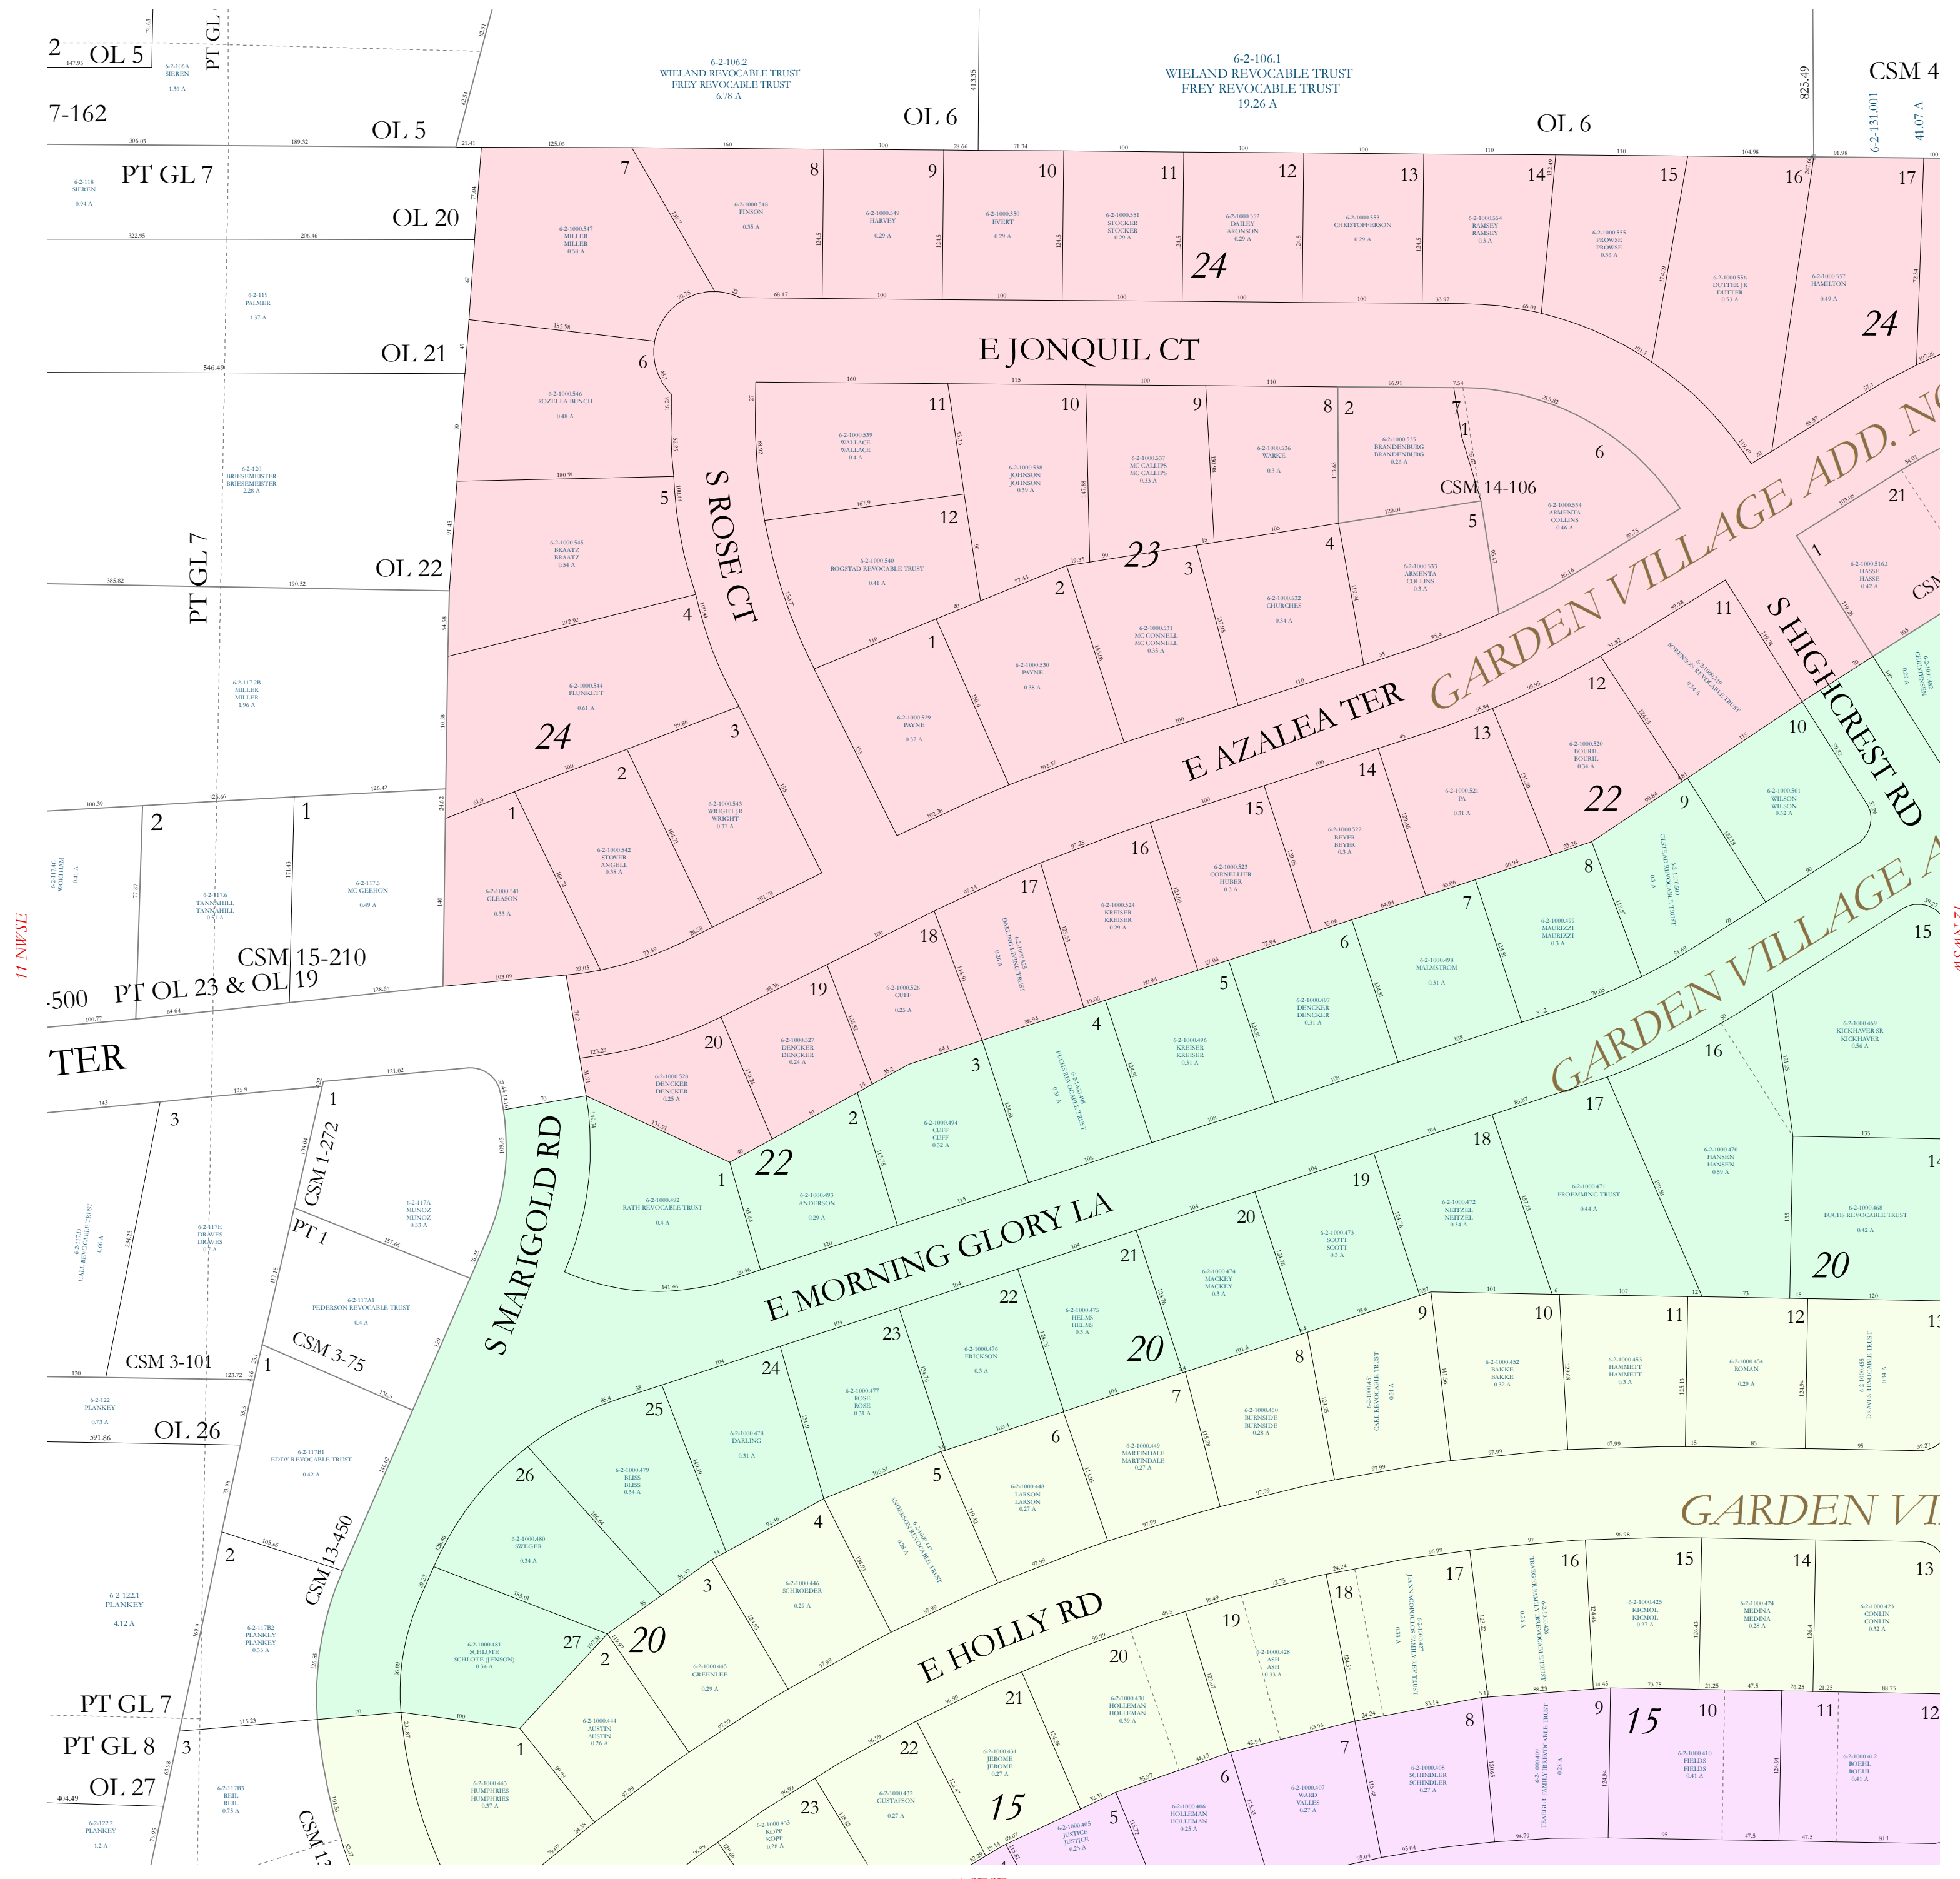

Property Division Map

Town
of
Beloit

T. 1 N. - R. 12 E.
Section 11 NESE

STATE OF WISCONSIN
COUNTY OF ROCK

PREPARED BY

REAL PROPERTY DESCRIPTION
DEPARTMENT

USING

ROCK COUNTY
GEOGRAPHIC INFORMATION SYSTEM

- Gap
- Overlap
- City of Beloit
- CSM
- CSMHYDRO
- CSMLOT
- CSMLOTHYDRO
- MFL
- dam
- easement
- hydro
- lots
- parcels
- parcelshydro
- roadrv

See Pages

January 1, 2022

11 NESE

11 SESE