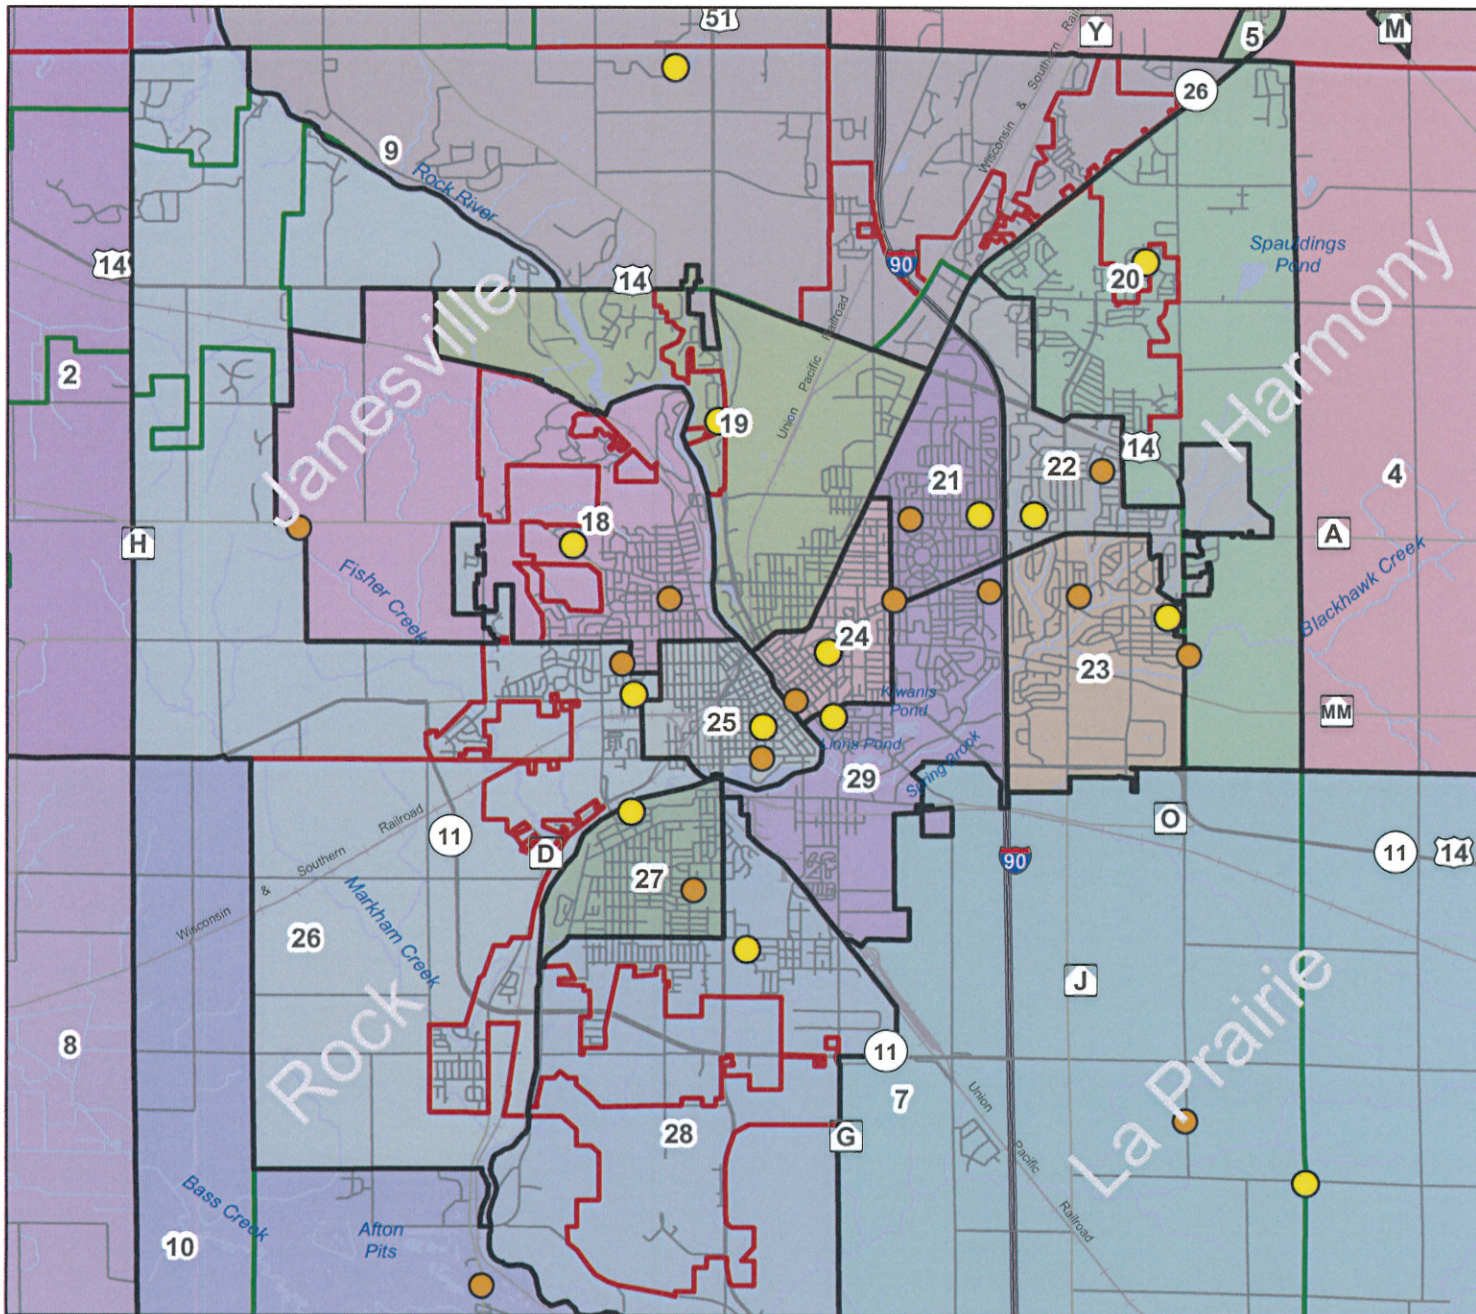

Proposed Tentative Supervisory Districts

Janesville and Vicinity, Rock County, Wisconsin 4/19/2011

Rock County Geographic Information Systems (GIS)
Planning, Economic and Community
Development Agency
51 S Main St, Janesville, WI 53545
(TEL) 608-757-5587, (FAX) 608-757-5586
email: Planning@co.rock.wi.us

Data sources: Rock County Planning and Development, Rock County Clerk and the US Census Bureau.