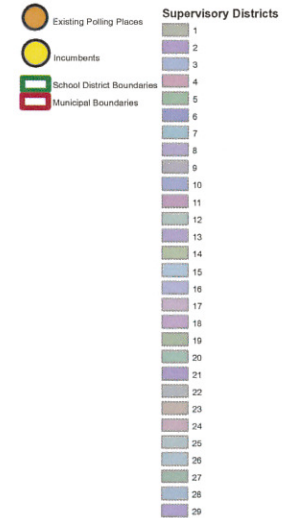

Proposed Tentative Supervisory Districts

Janesville and Vicinity, Rock County, Wisconsin 4/19/2011

Rock County Geographic Information Systems (GIS)
Planning, Economic and Community
Development Agency
51 S Main St, Janesville, WI 53545
(TEL) 608-757-5587, (FAX) 608-757-5586
email: Planning@co.rock.wi.us

Data sources: Rock County Planning and Development, Rock County Clerk and the US Census Bureau.