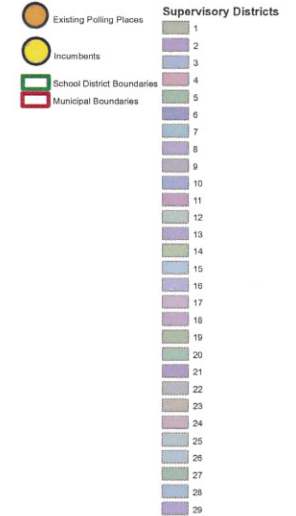

Proposed Tentative Supervisory Districts

Beloit and Vicinity, Rock County, Wisconsin 4/19/2011

Rock County Geographic Information Systems (GIS)
Planning, Economic and Community
Development Agency
51 S Main St, Janesville, WI 53545
(TEL) 608-757-5587, (FAX) 608-757-5586
email: Planning@co.rock.wi.us

Data sources: Rock County Planning and Development, Rock County Clerk and the US Census Bureau.