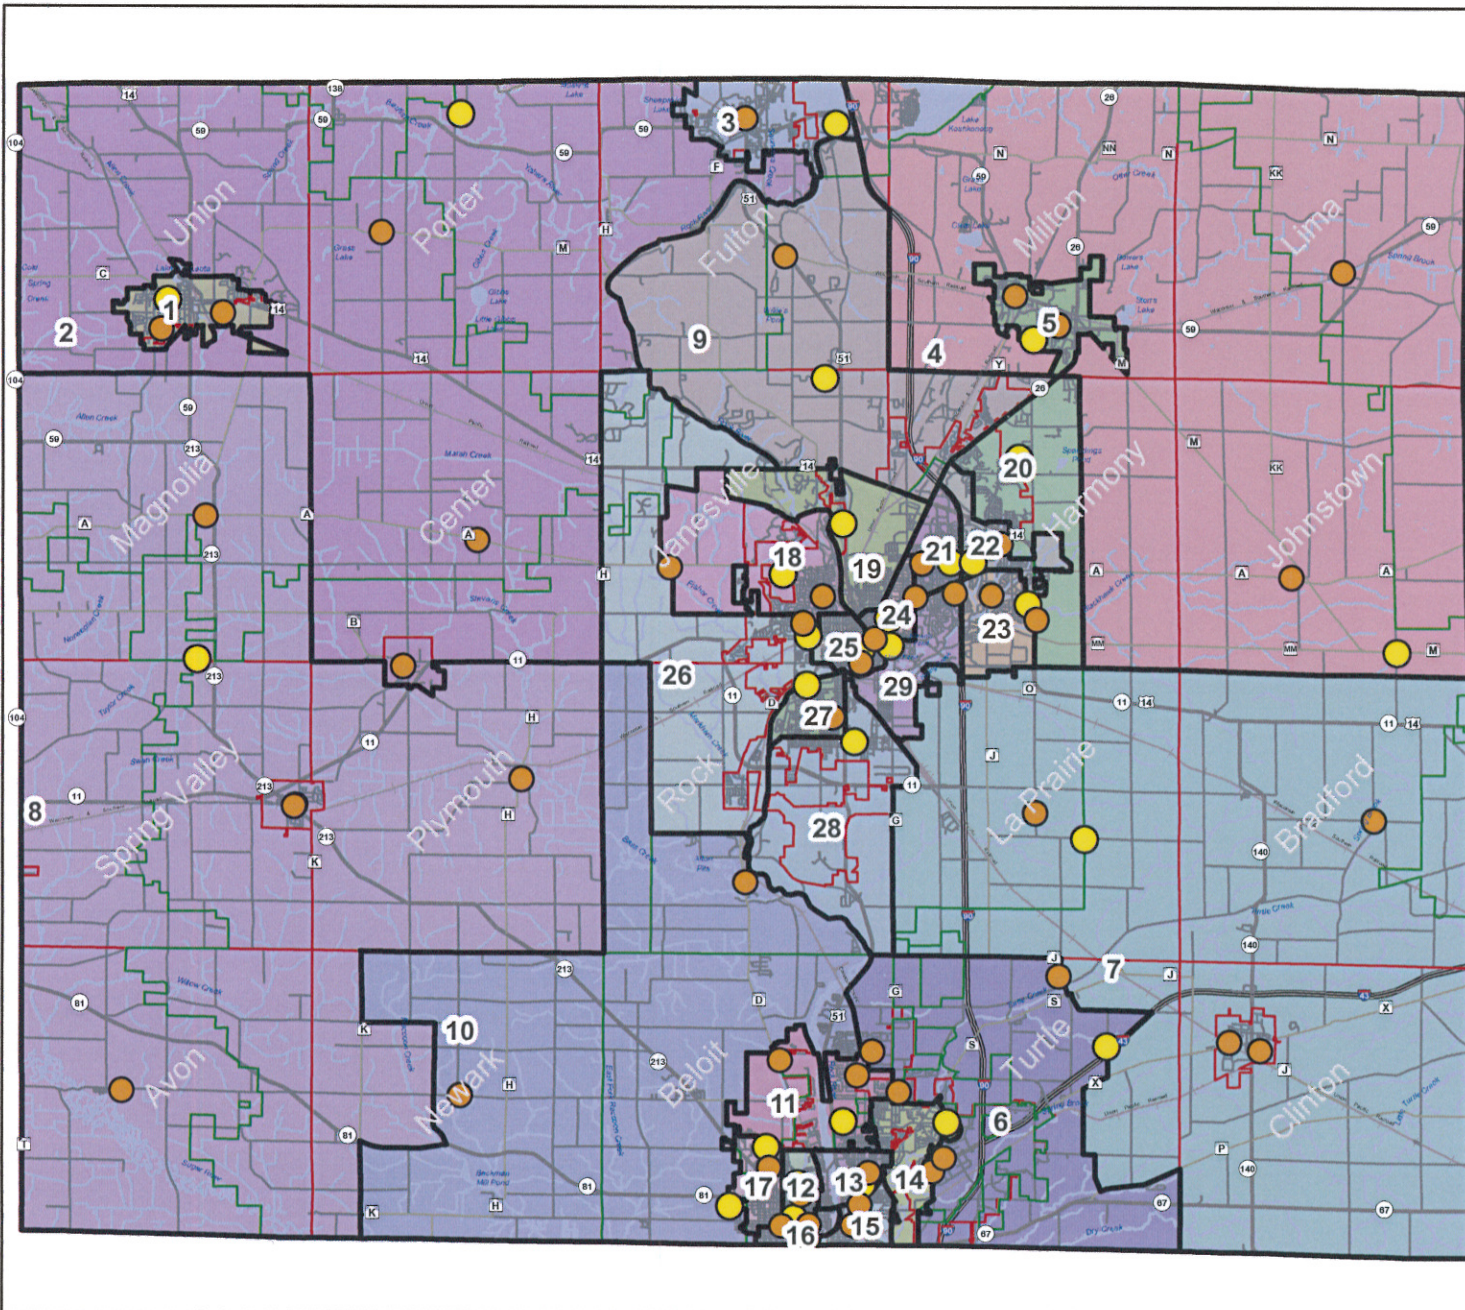

Proposed Tentative Supervisory Districts

Rock County, Wisconsin 4/19/2011

● Existing Polling Places
● Incumbents
 School District Boundaries
 Municipal Boundaries

Supervisory Districts

1
2
3
4
5
6
7
8
9
10
11
12
13
14
15
16
17
18
19
20
21
22
23
24
25
26
27
28
29

Rock County Geographic Information Systems (GIS)
Planning, Economic and Community Development Agency
51 S Main St, Janesville, WI 53545
(TEL) 608-757-5587, (FAX) 608-757-5586
email: Planning@co.rock.wi.us

Data sources: Rock County Planning and Development, Rock County Clerk and the US Census Bureau.