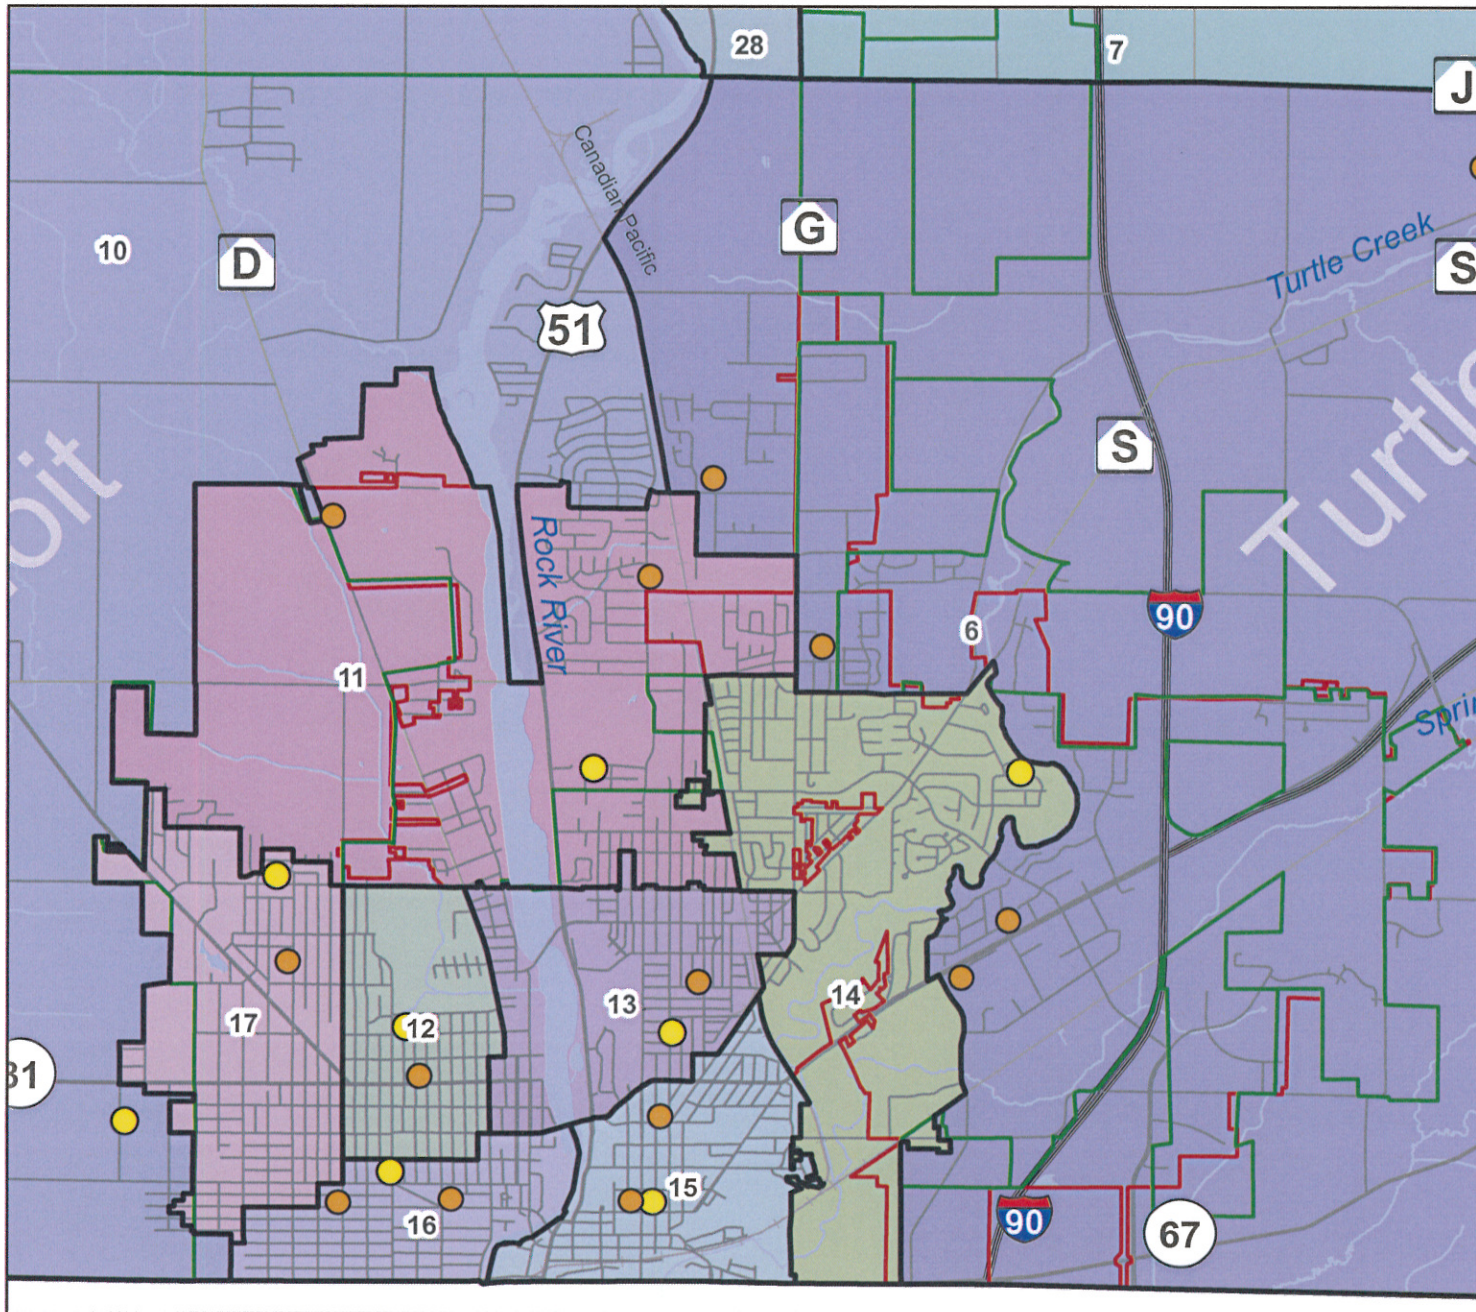

Proposed Tentative Supervisory Districts

Beloit and Vicinity, Rock County, Wisconsin 4/19/2011

Rock County Geographic Information Systems (GIS)
Planning, Economic and Community
Development Agency
51 S Main St, Janesville, WI 53545
(TEL) 608-757-5587, (FAX) 608-757-5586
email: Planning@co.rock.wi.us

Data sources: Rock County Planning and Development, Rock County Clerk and the US Census Bureau.