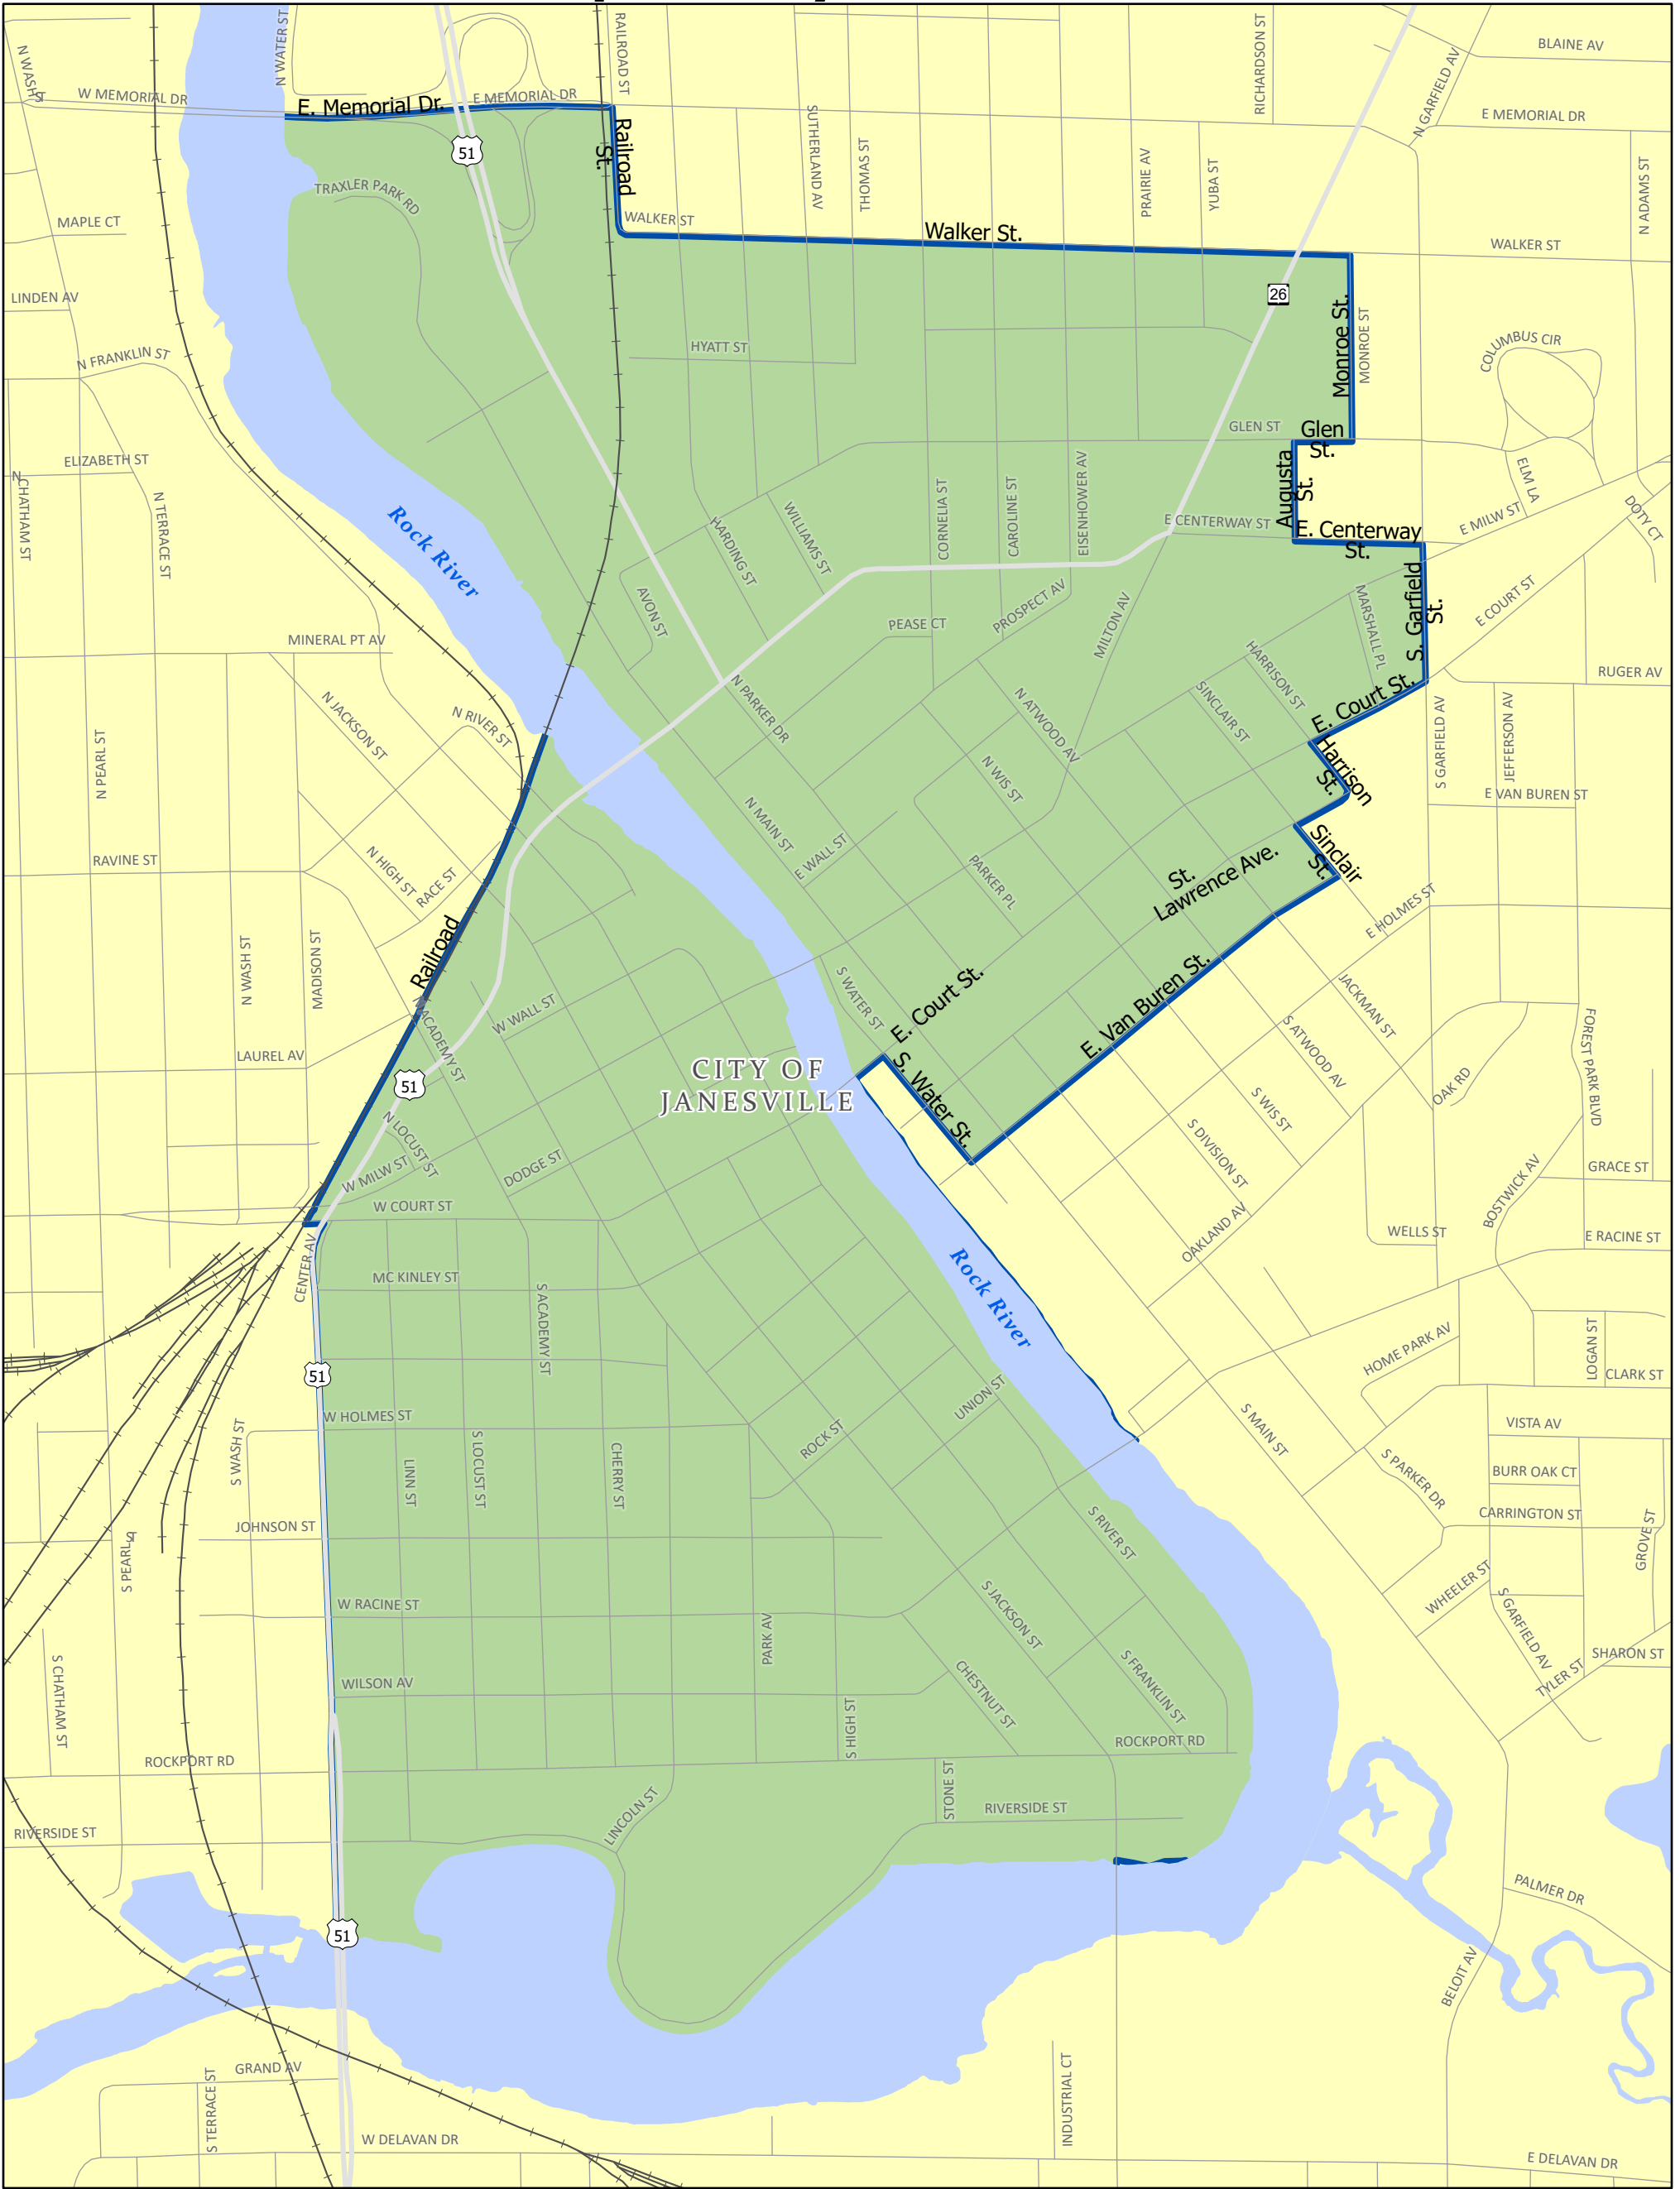

Supervisory District: 18

Rock County, Wisconsin

Adoption Date
November 15, 2021

- District
- Adjacent Municipalities