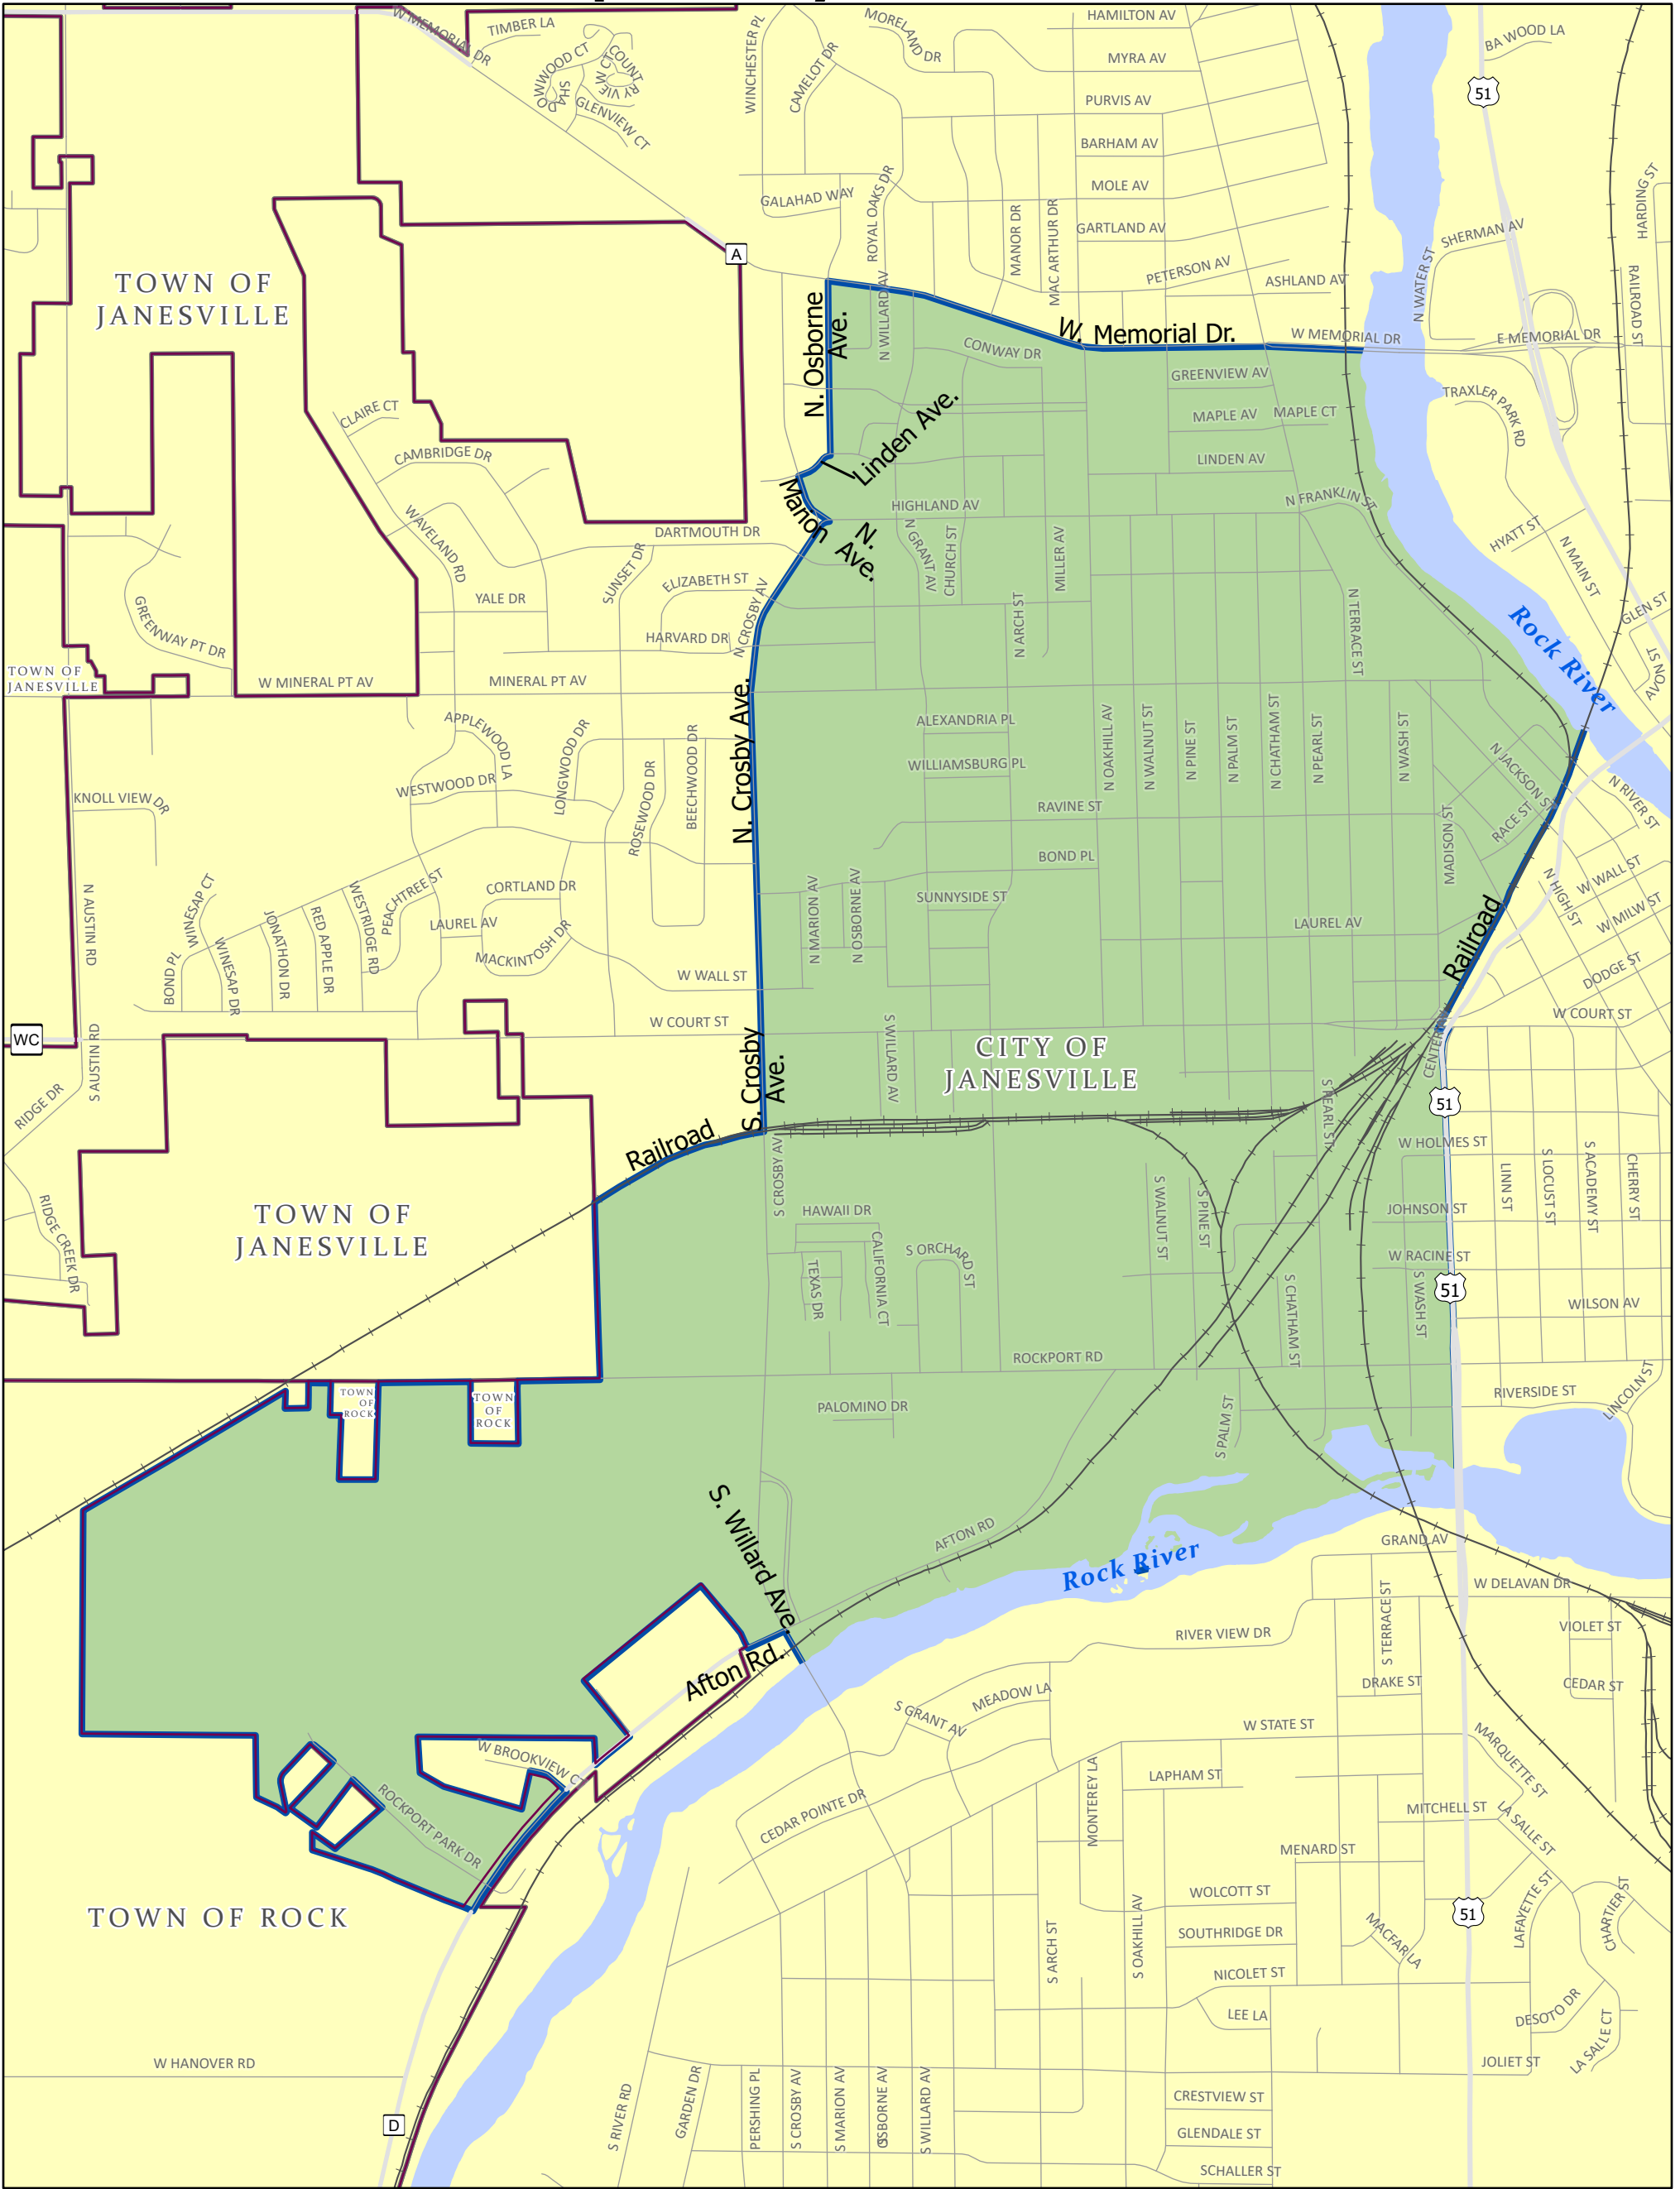

Supervisory District: 19

Rock County, Wisconsin

Adoption Date
November 15, 2021

- District
- Adjacent Municipalities