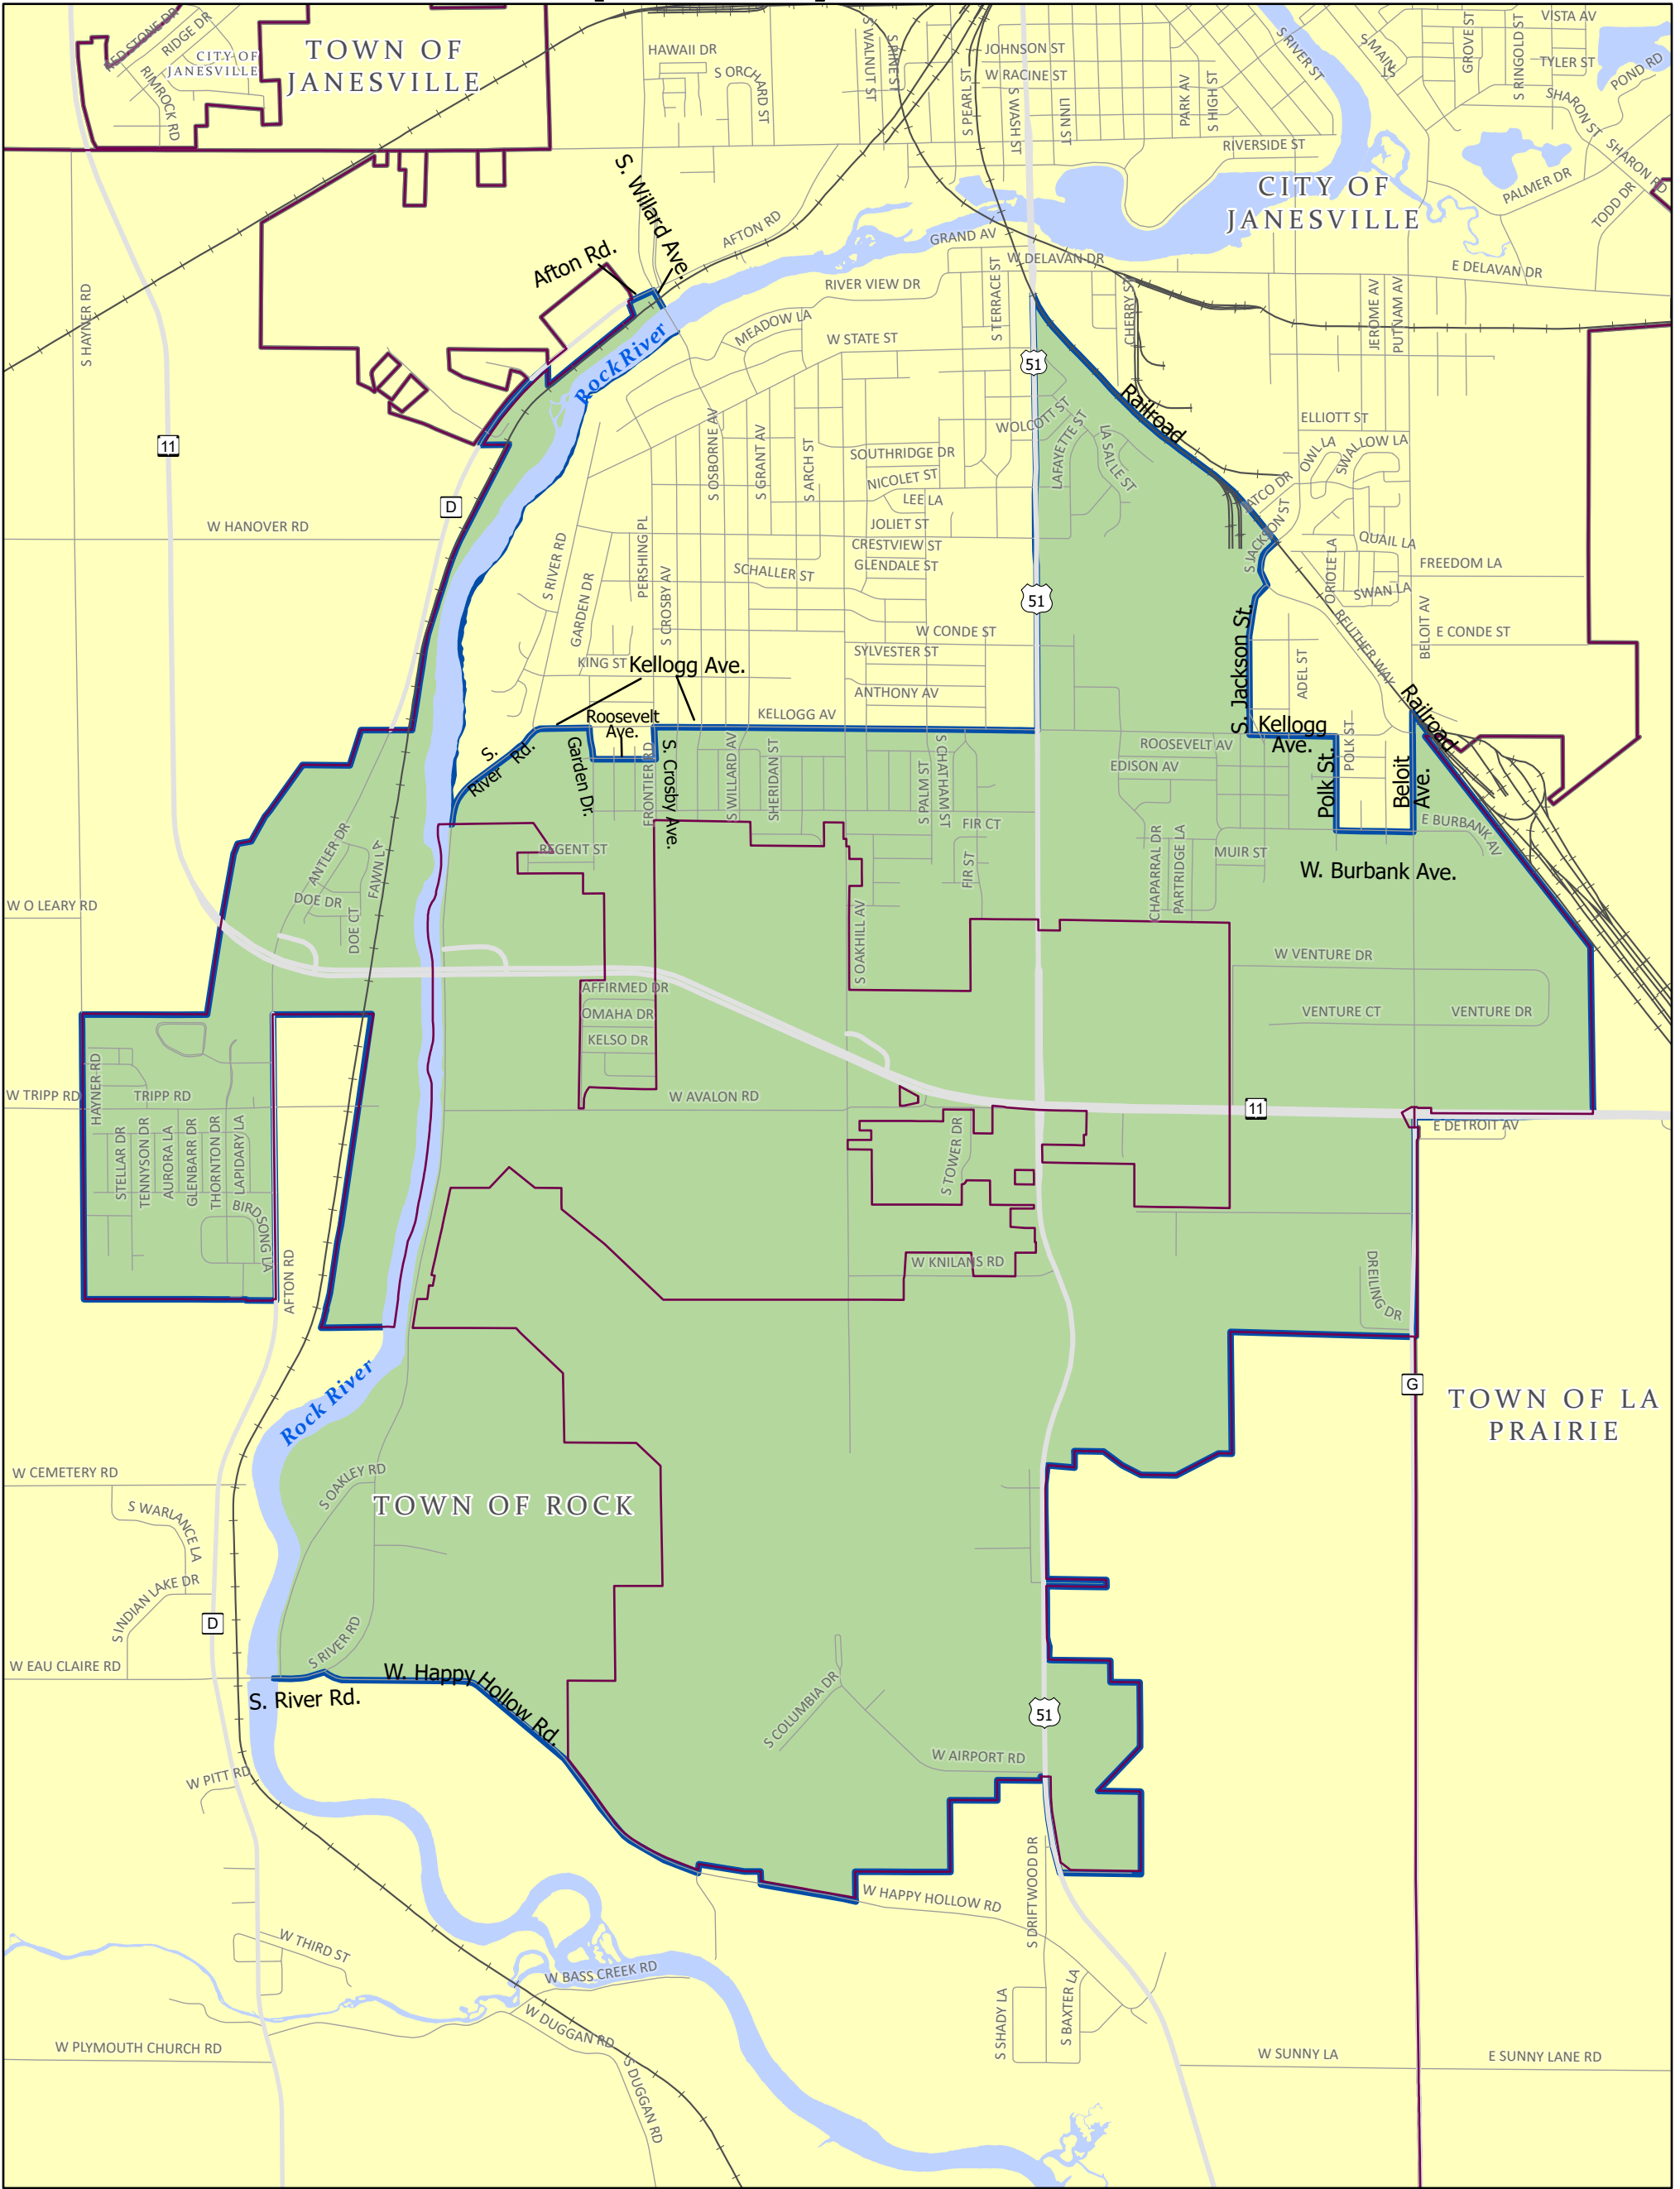

Supervisory District: 28

Rock County, Wisconsin

Adoption Date
November 15, 2021

- District
- Adjacent Municipalities