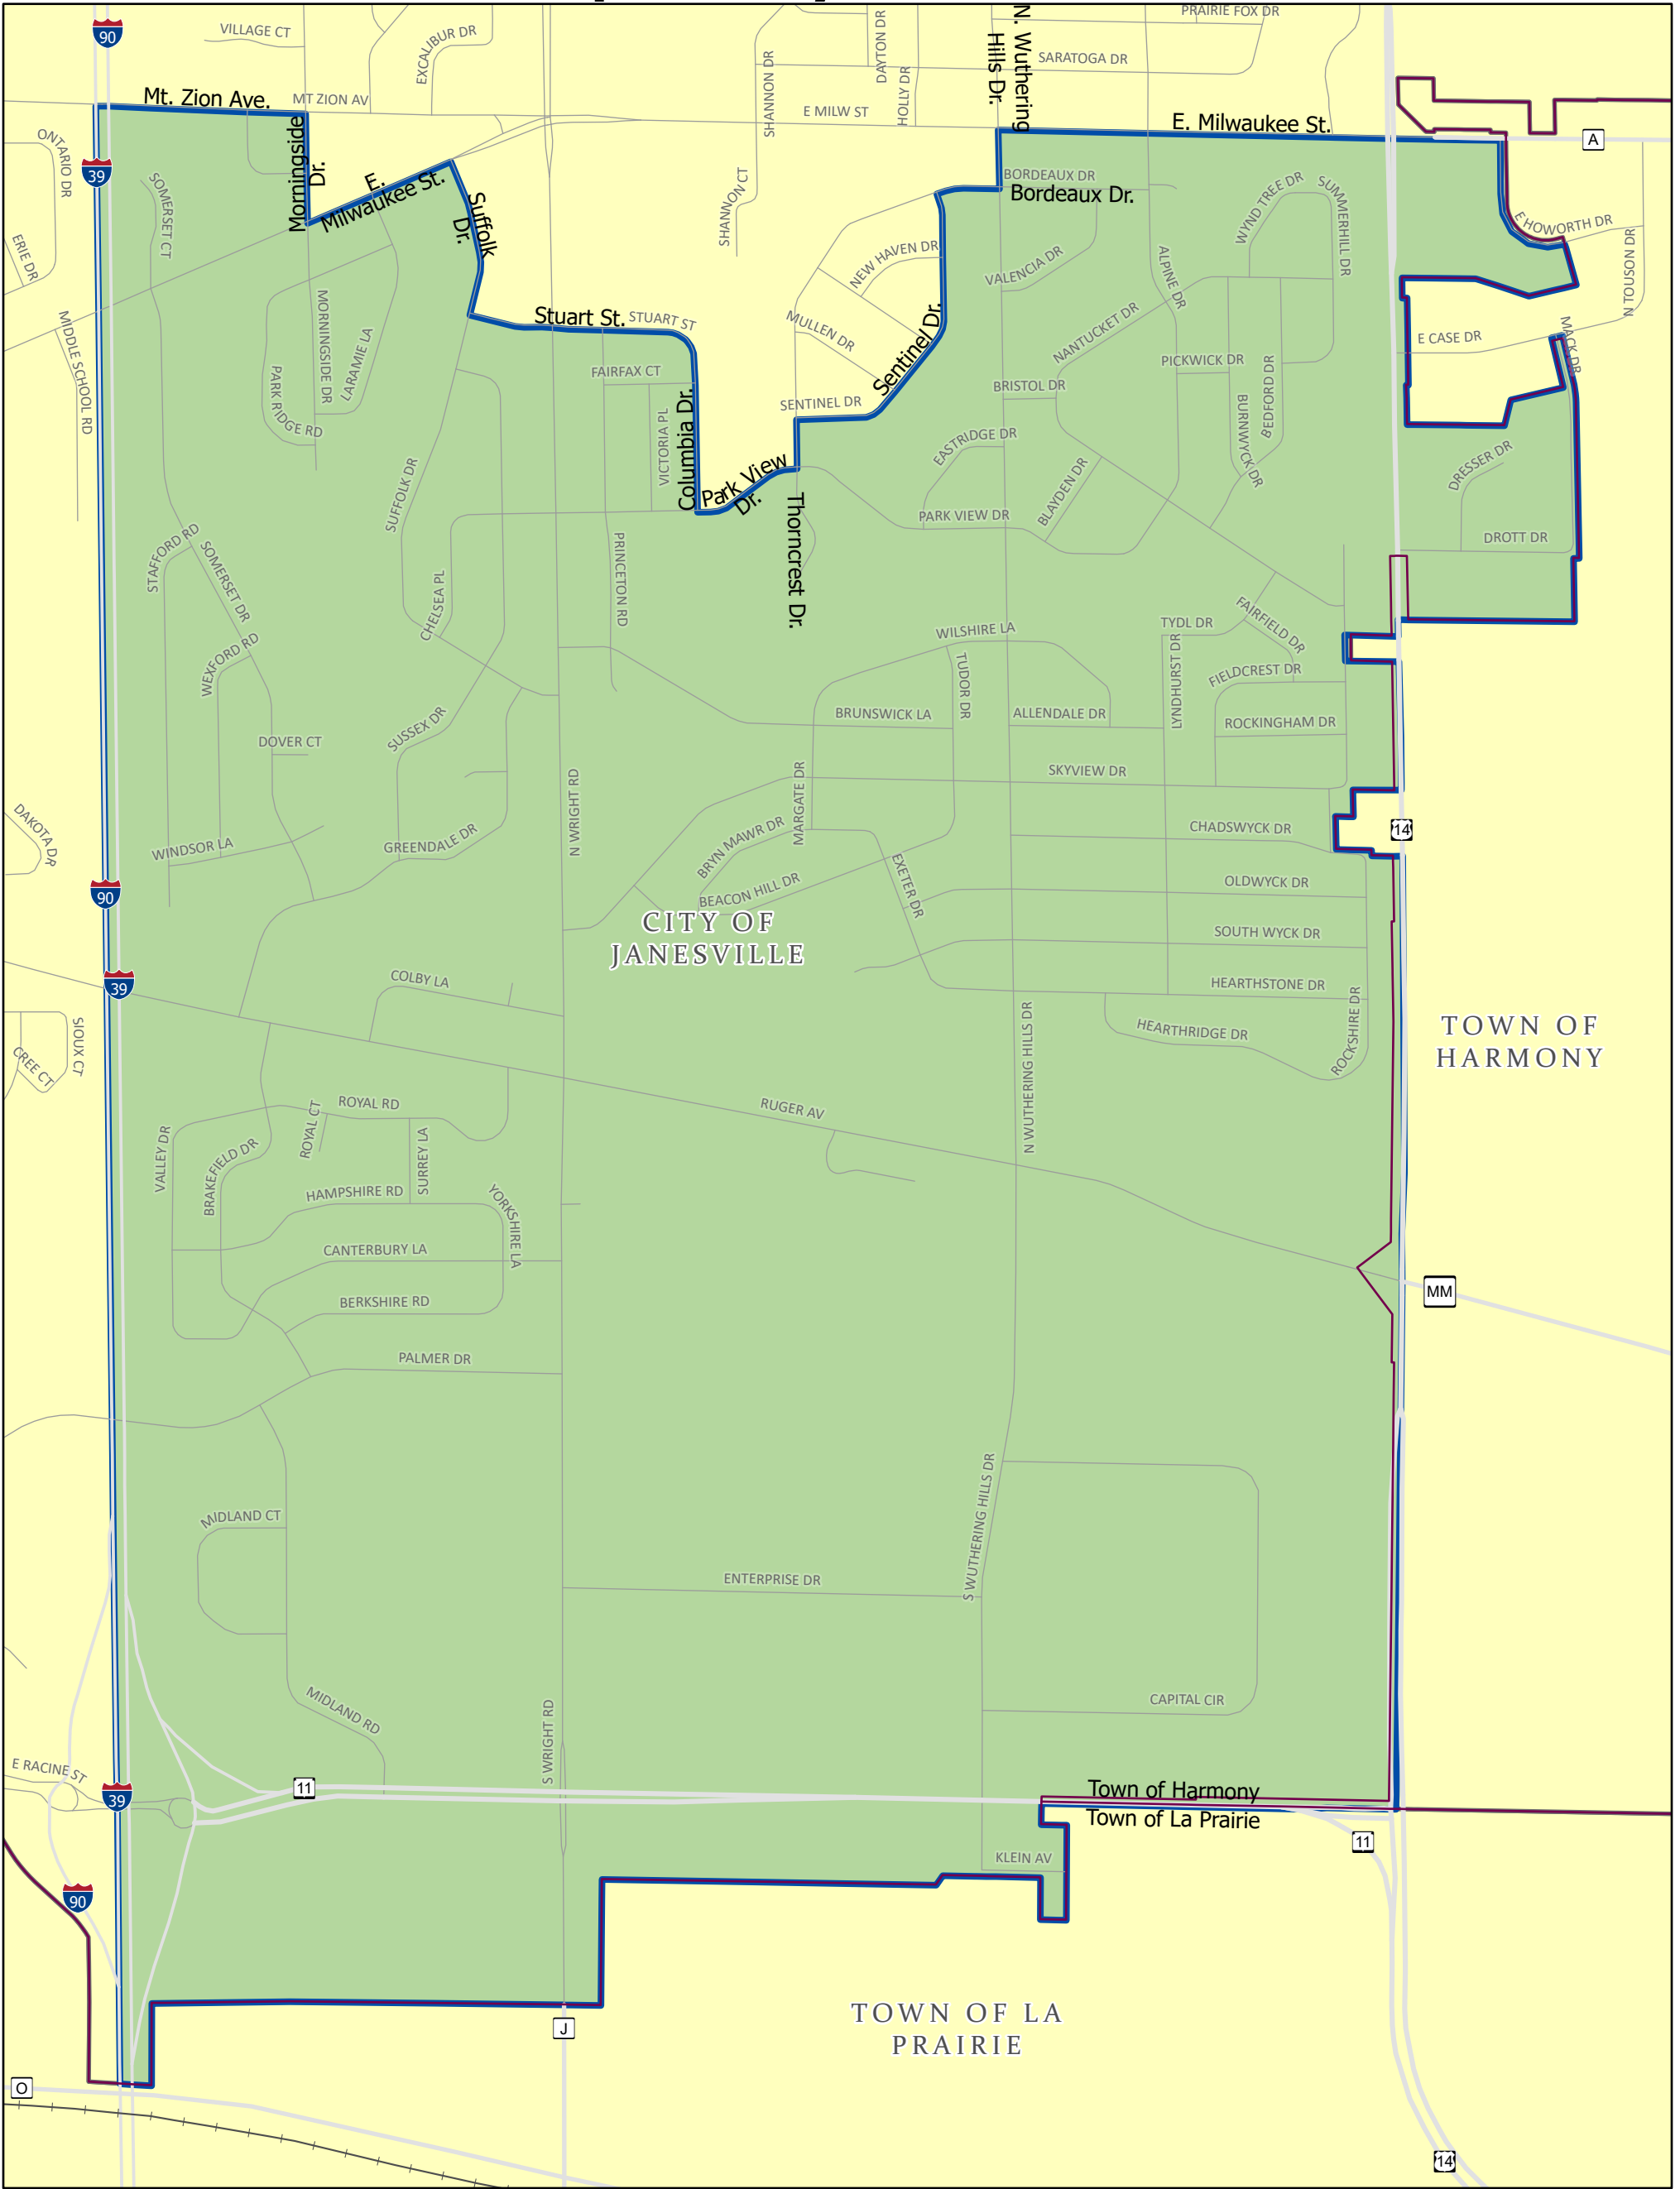

Supervisory District: 26

Adoption Date
November 15, 2021

Rock County, Wisconsin