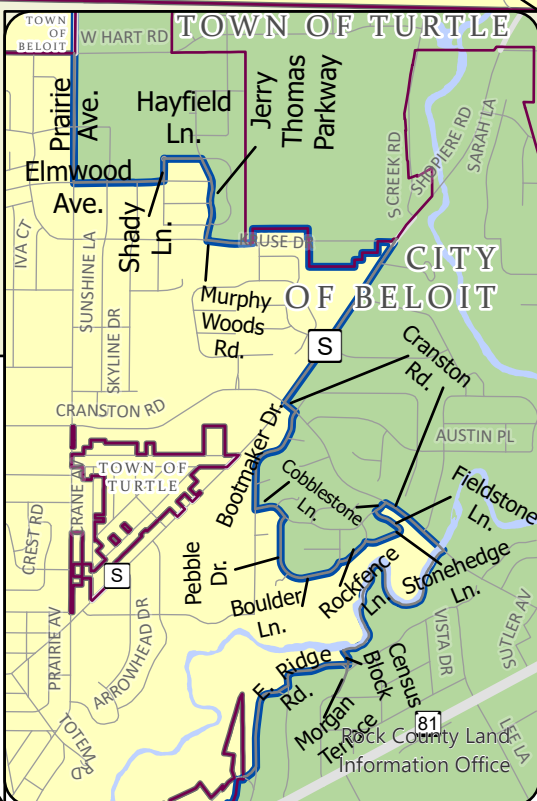

# Supervisory District: 17

Rock County Land Information Office

Rock County, Wisconsin

- District
- Adjacent Municipalities

Adoption Date  
November 15, 2021