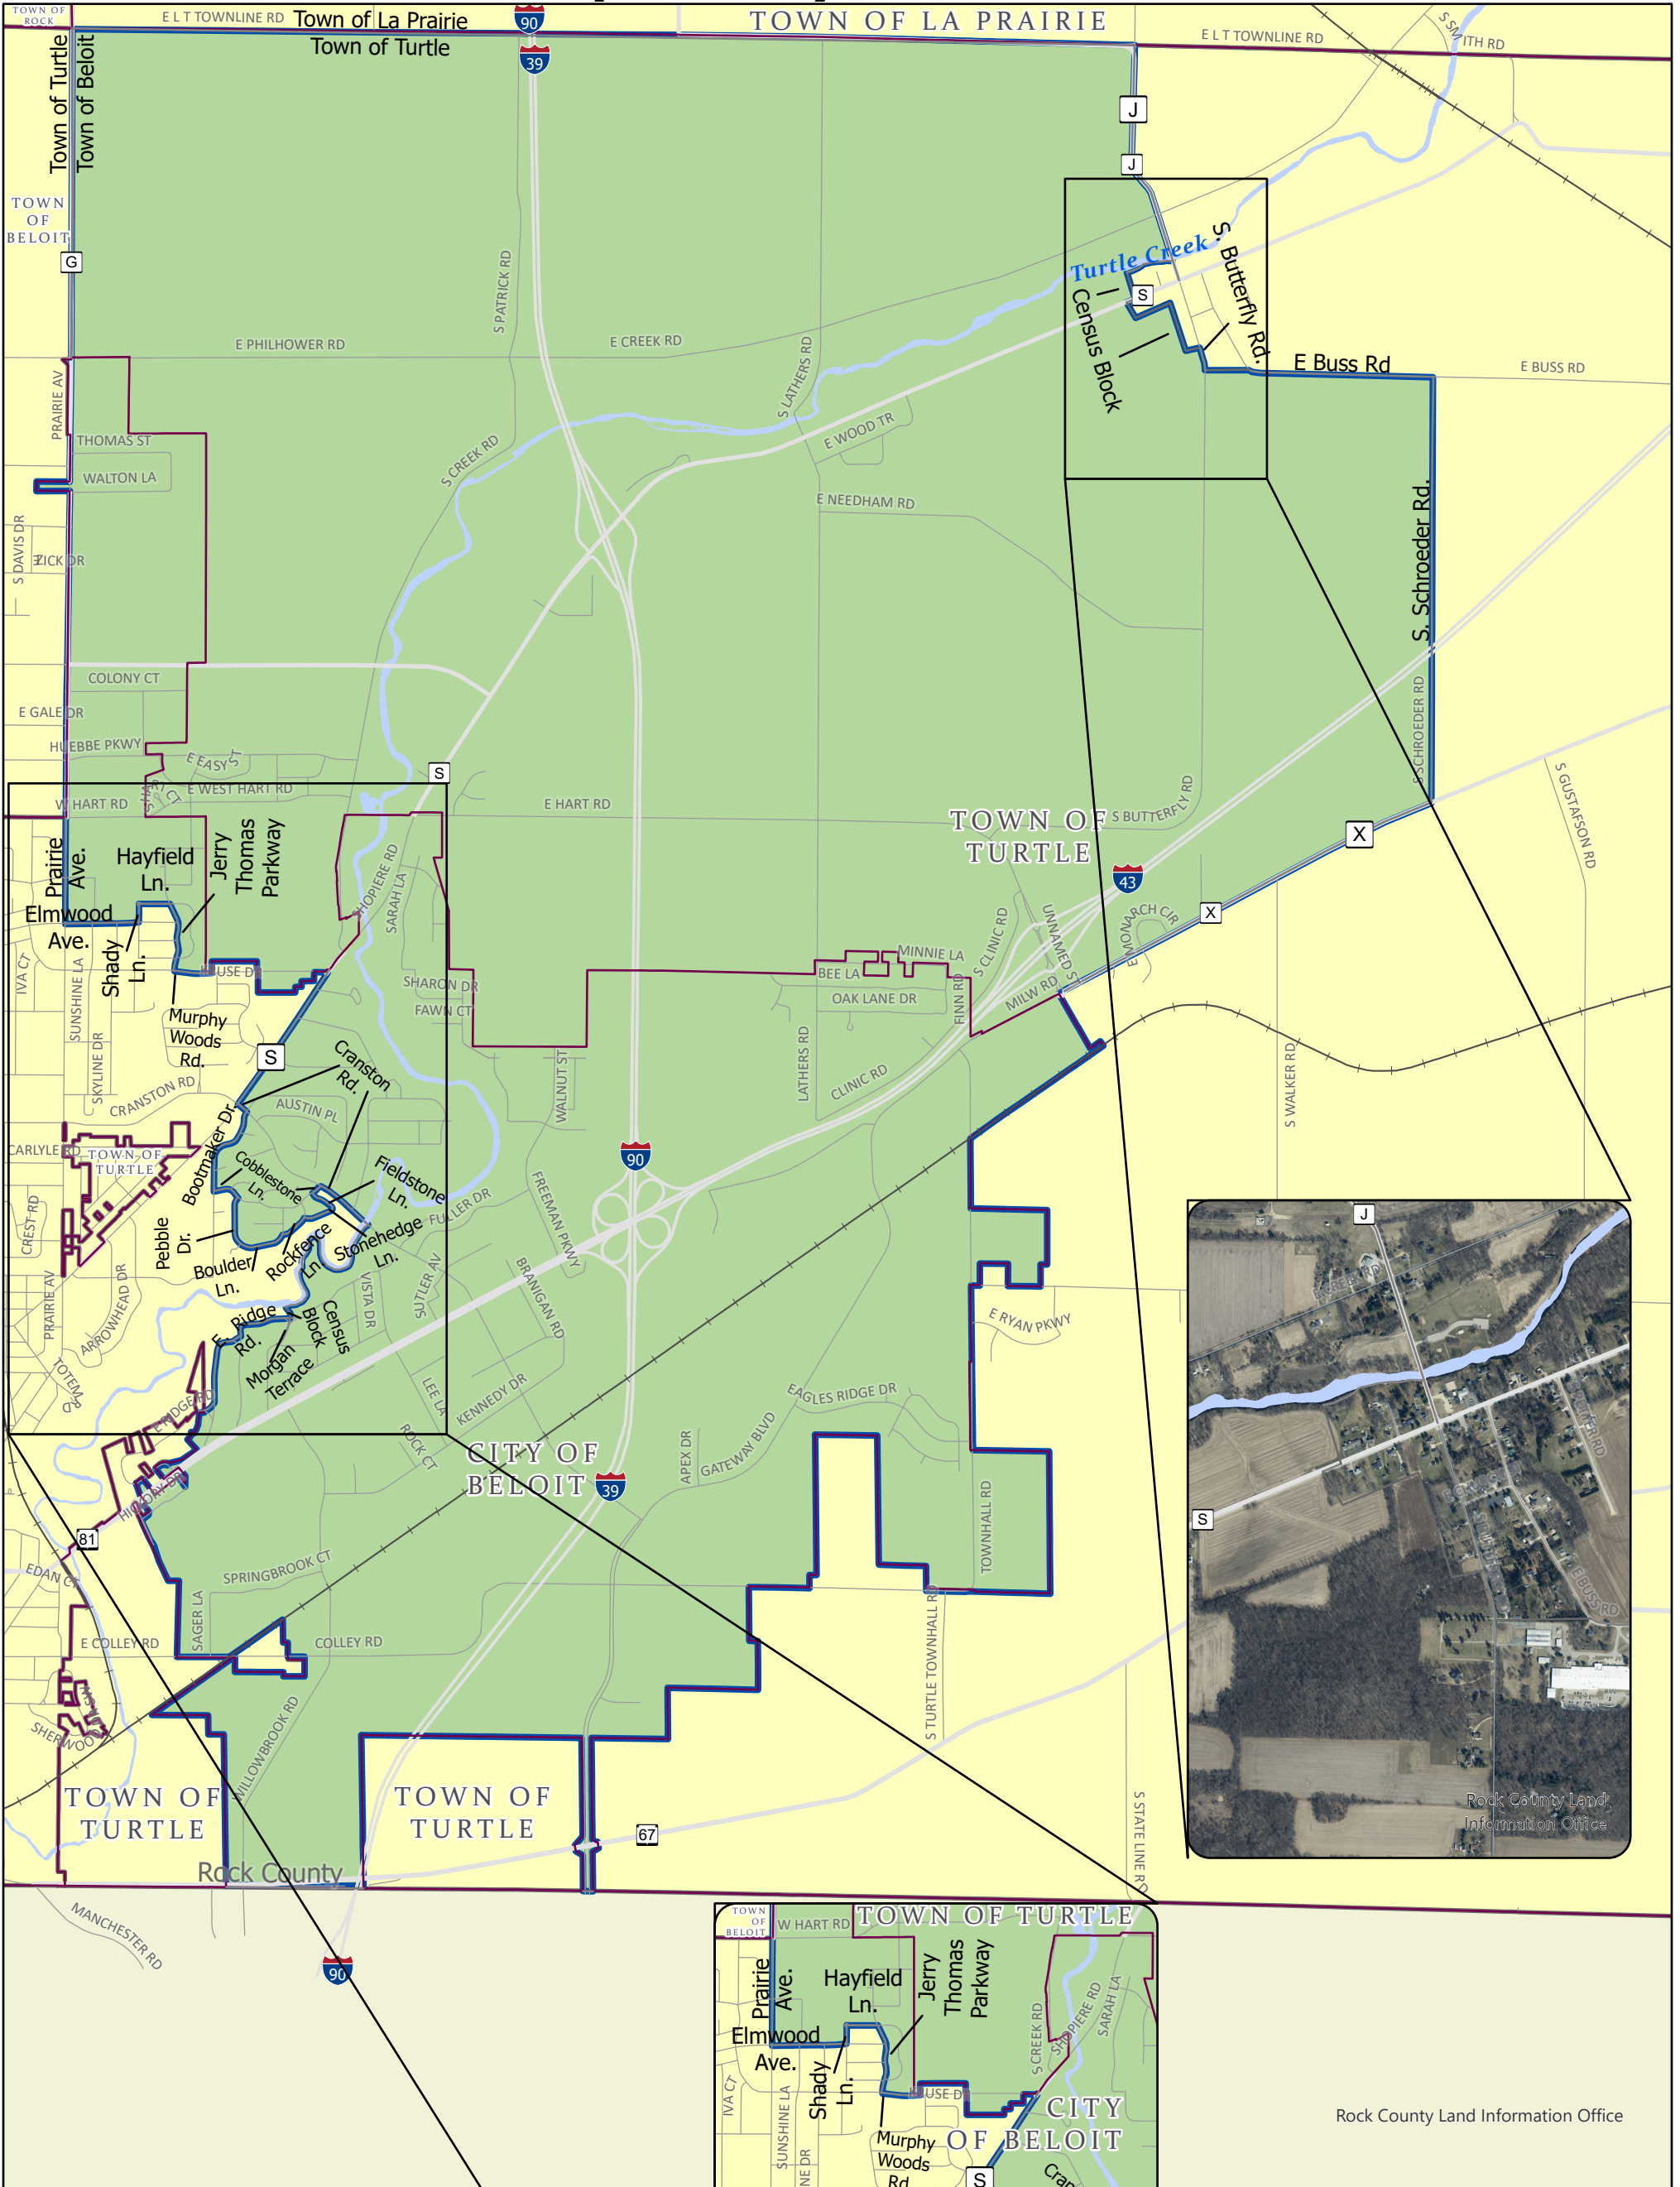

# Supervisory District: 17

Rock County Land Information Office

Rock County, Wisconsin

- District
- Adjacent Municipalities

Adoption Date  
November 15, 2021