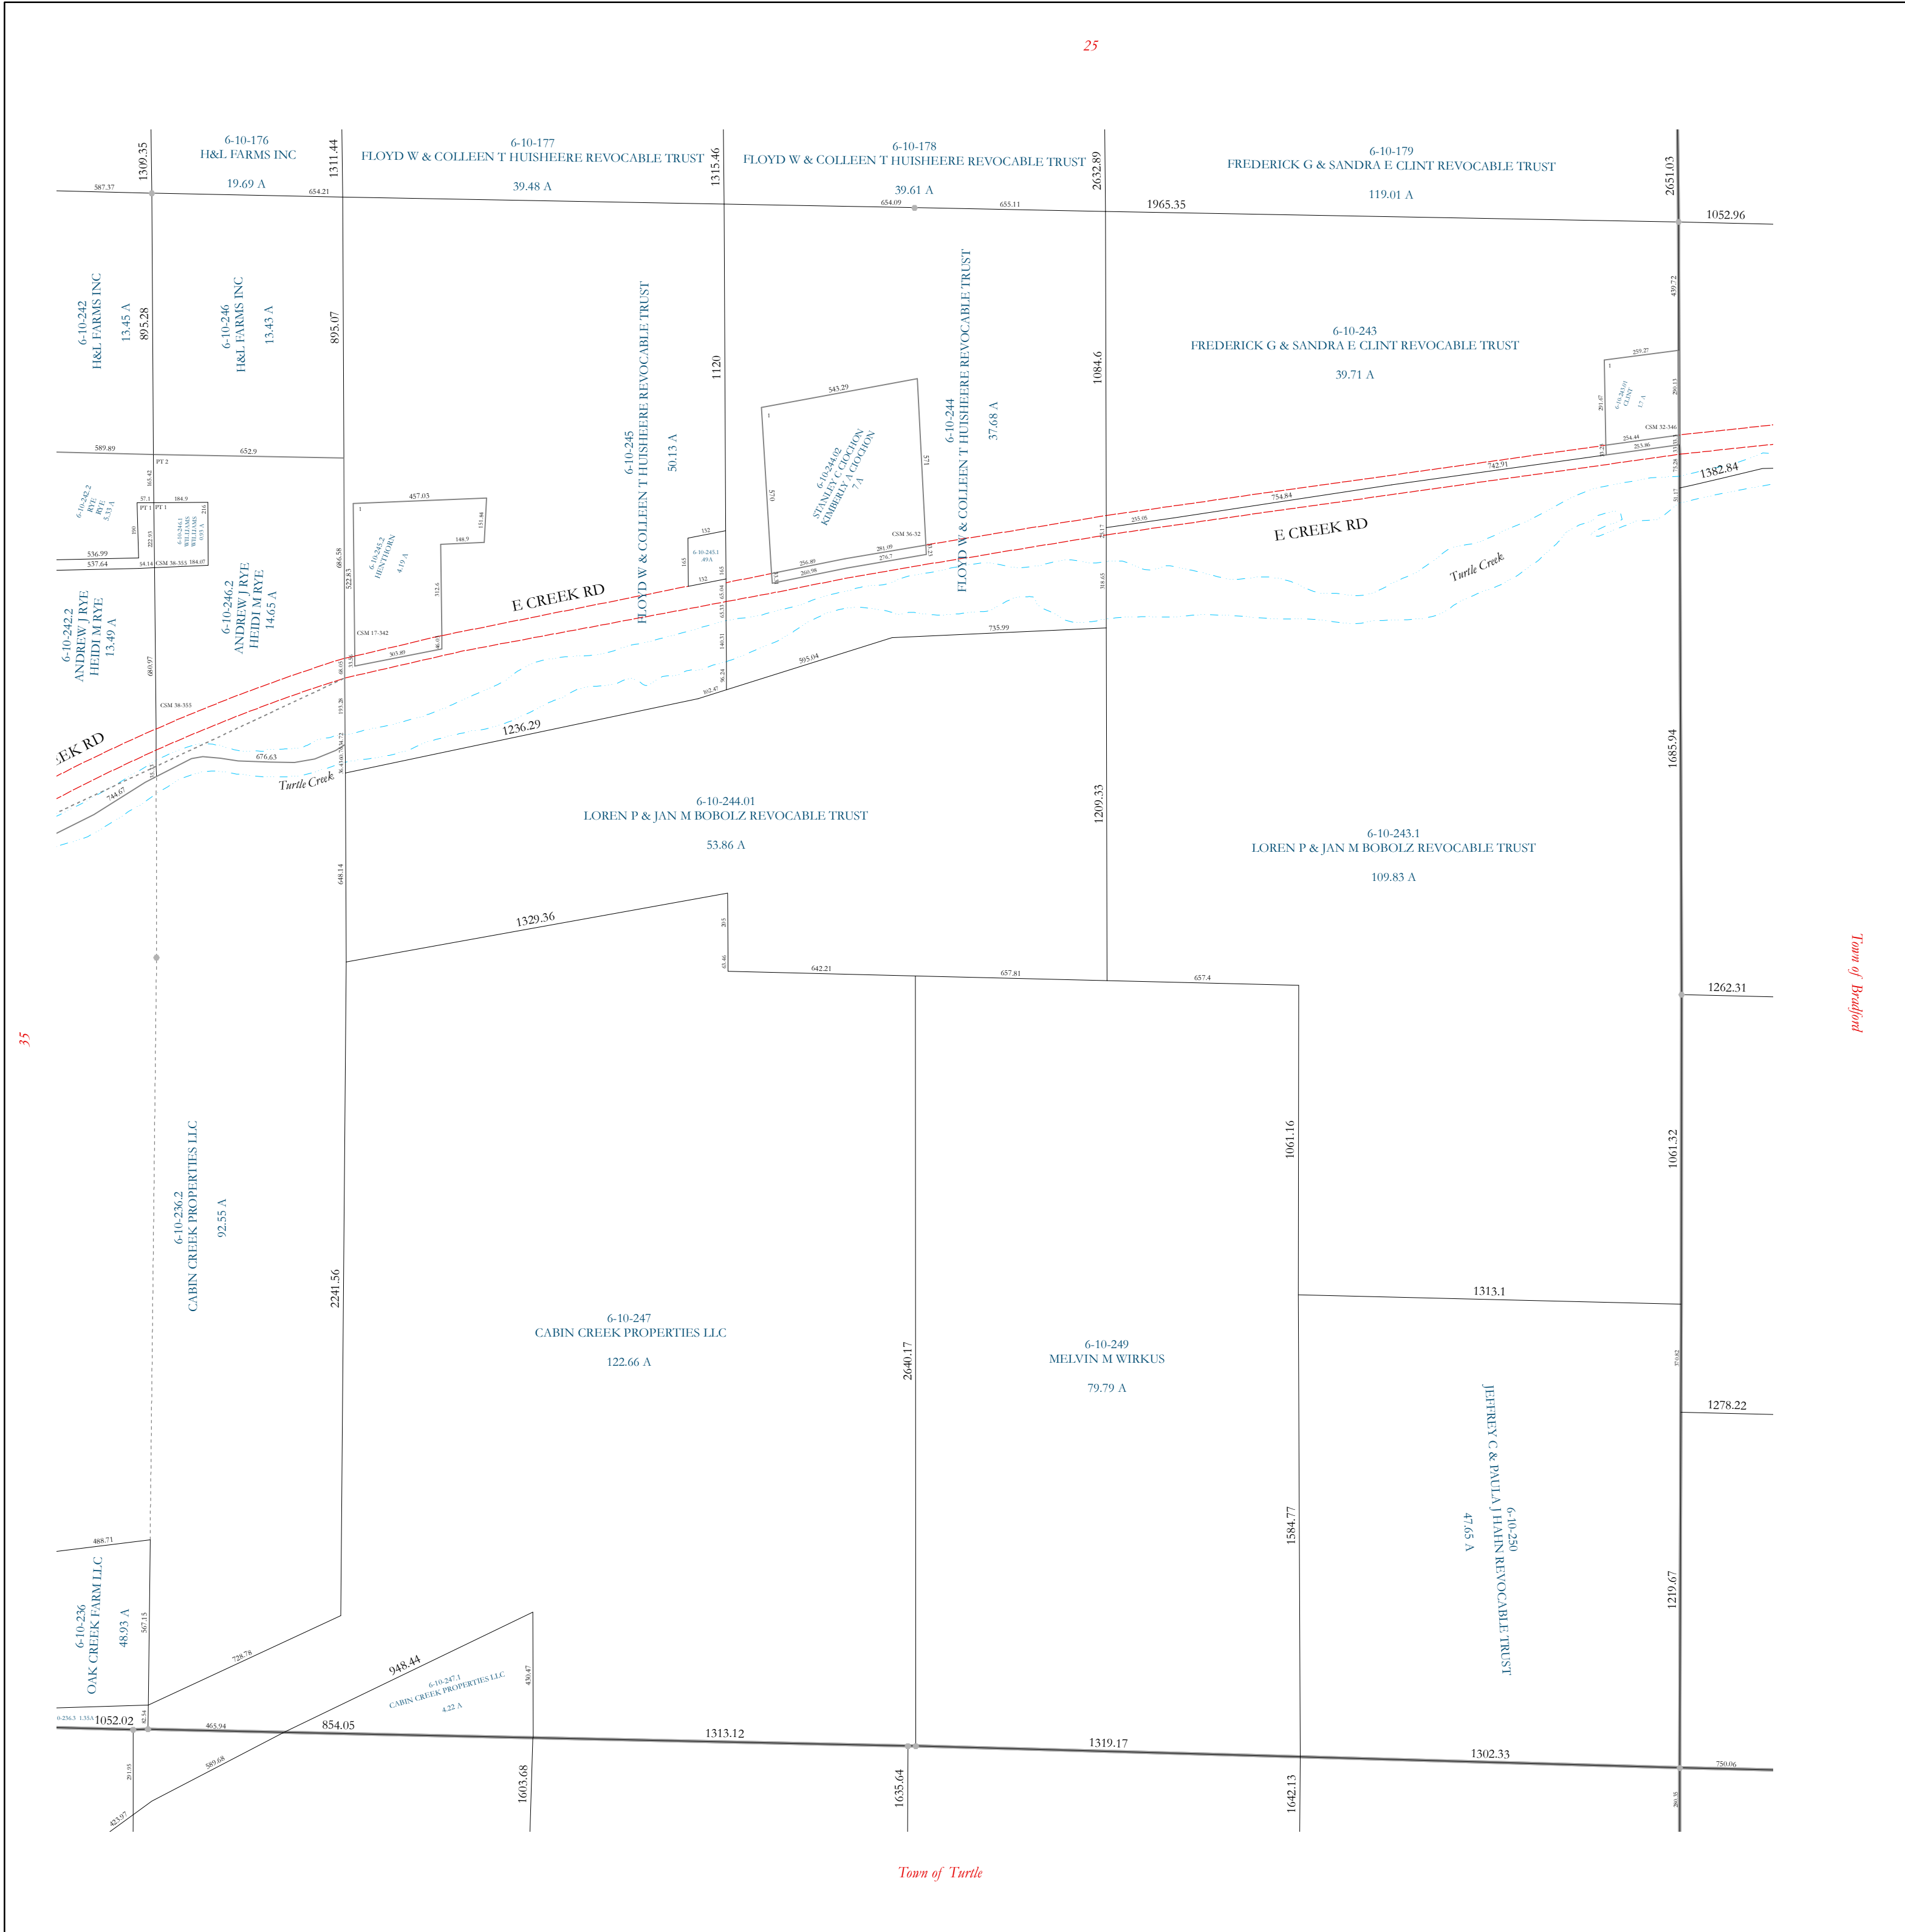

35

25

Town of Bradford

Town of Turtle