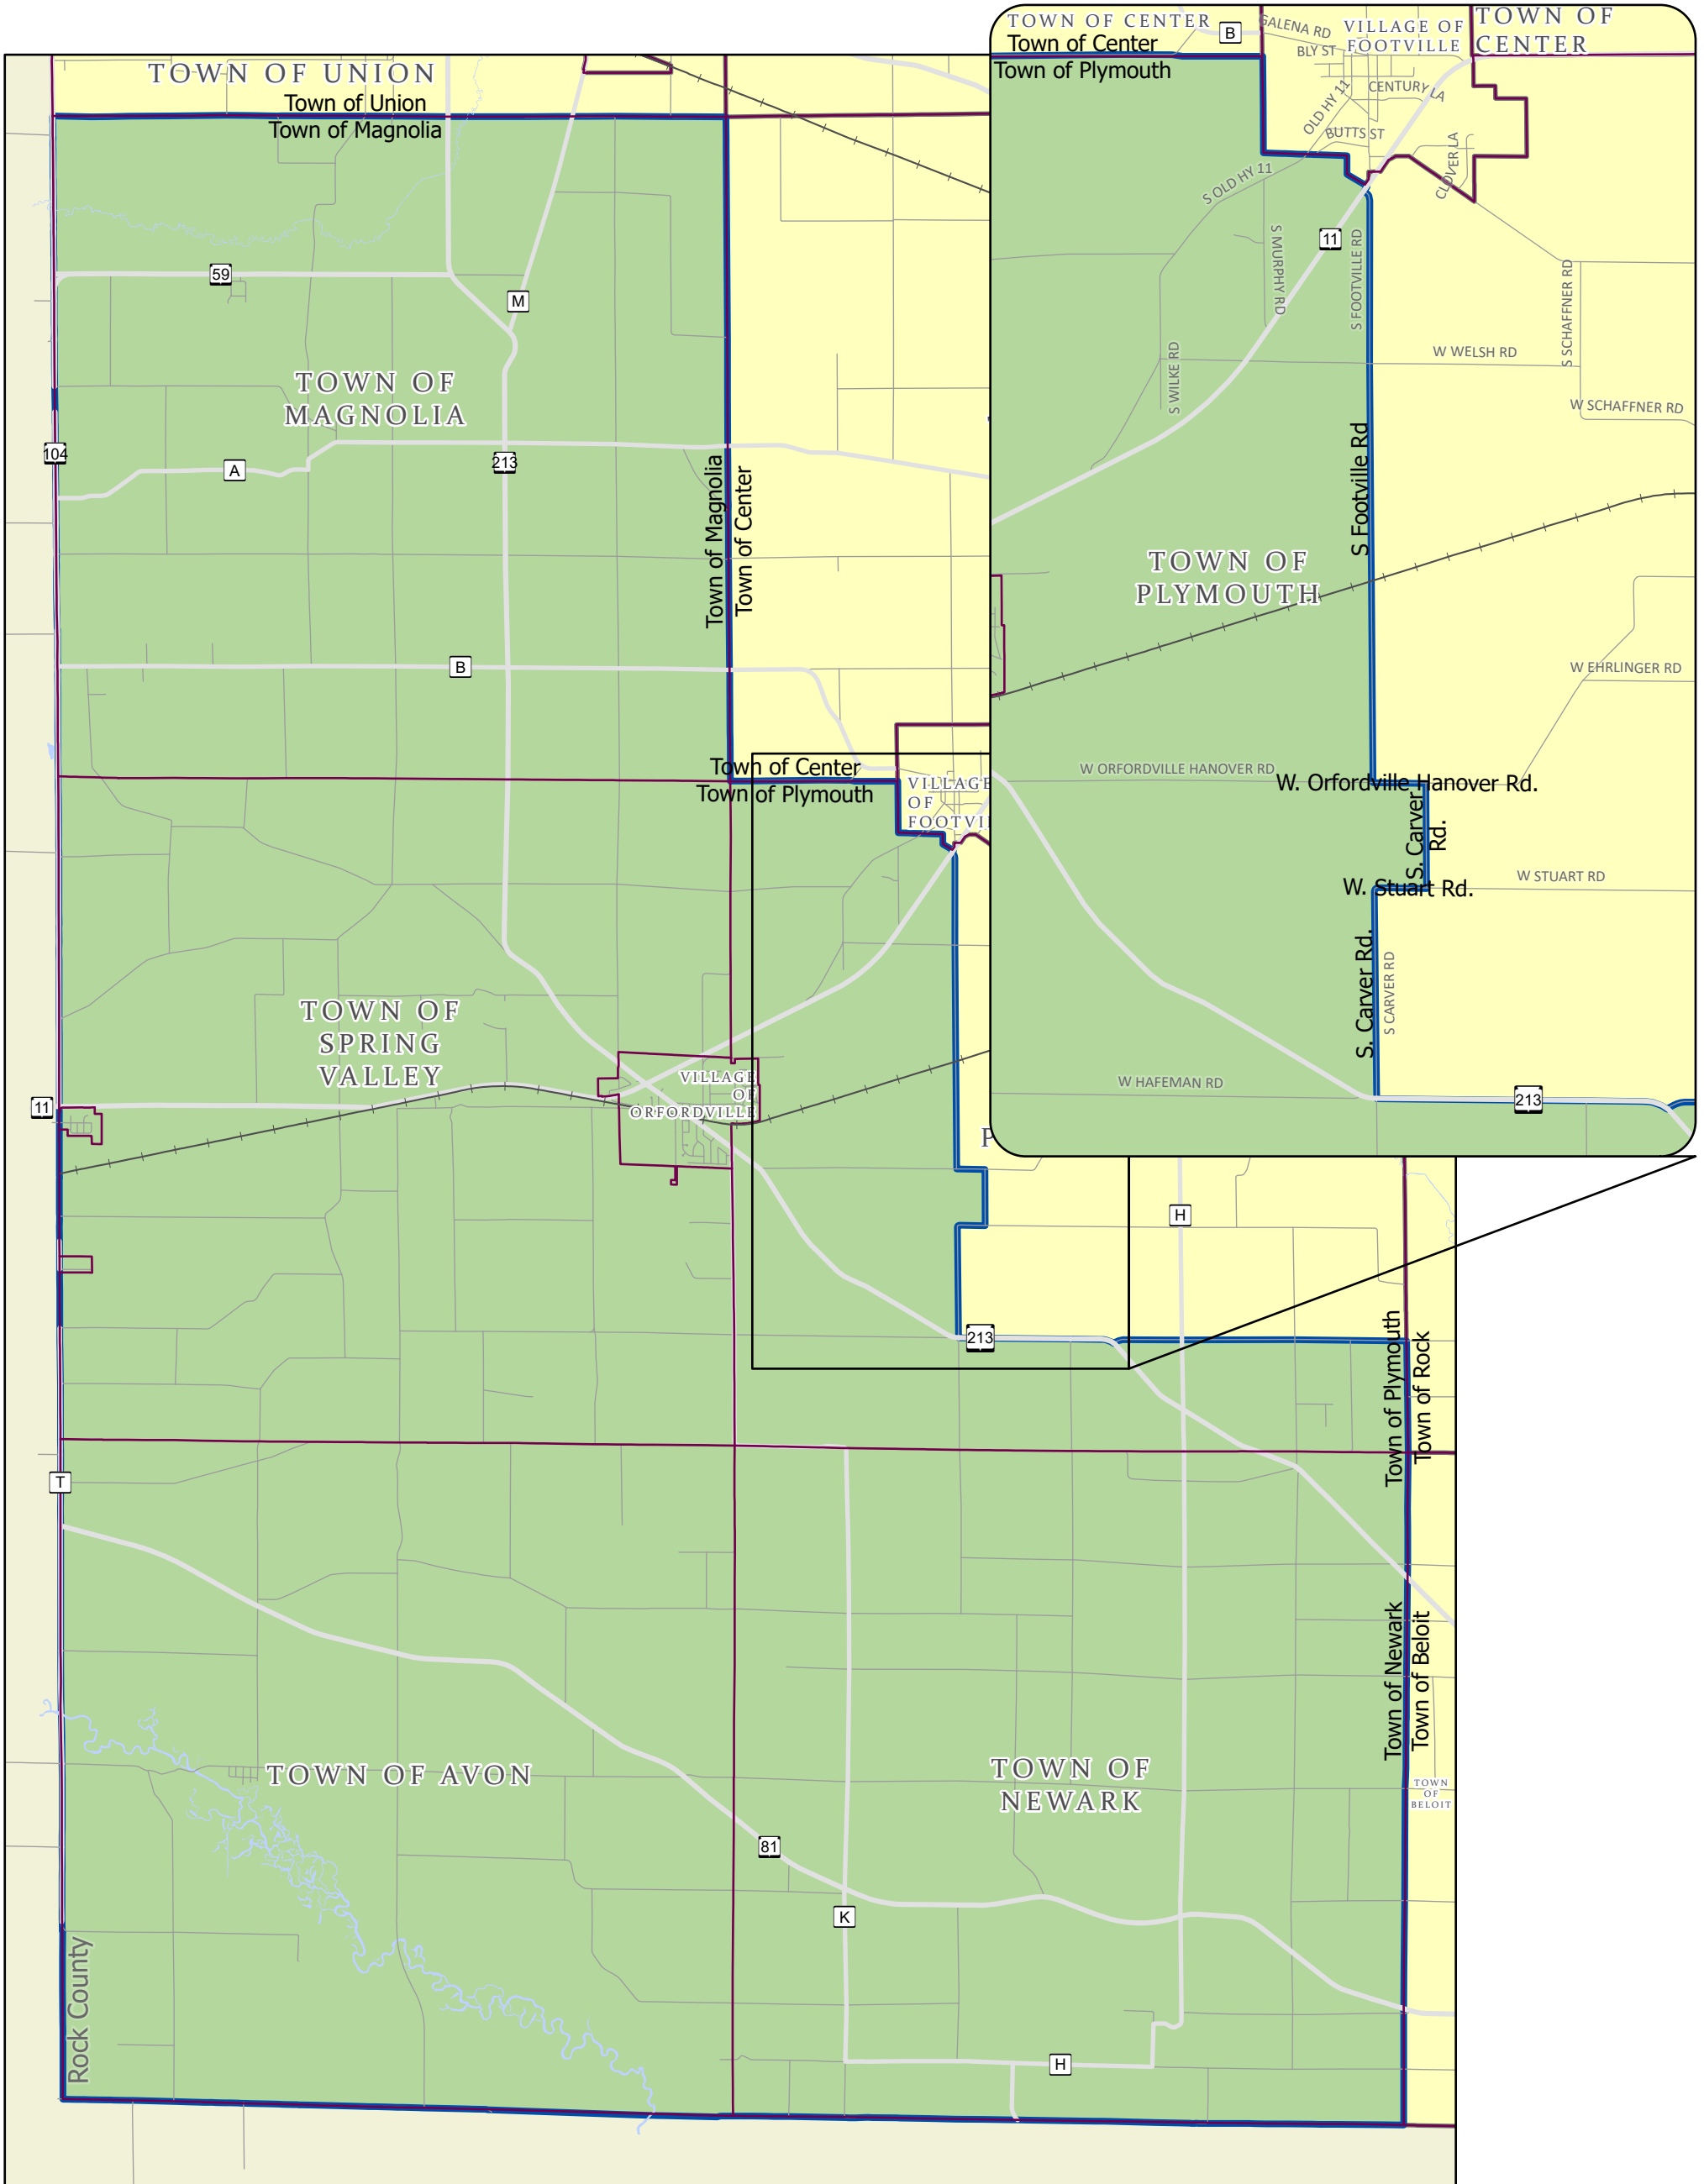

Supervisory District: 10

Rock County, Wisconsin

Adoption Date
November 15, 2021

- District
- Adjacent Municipalities