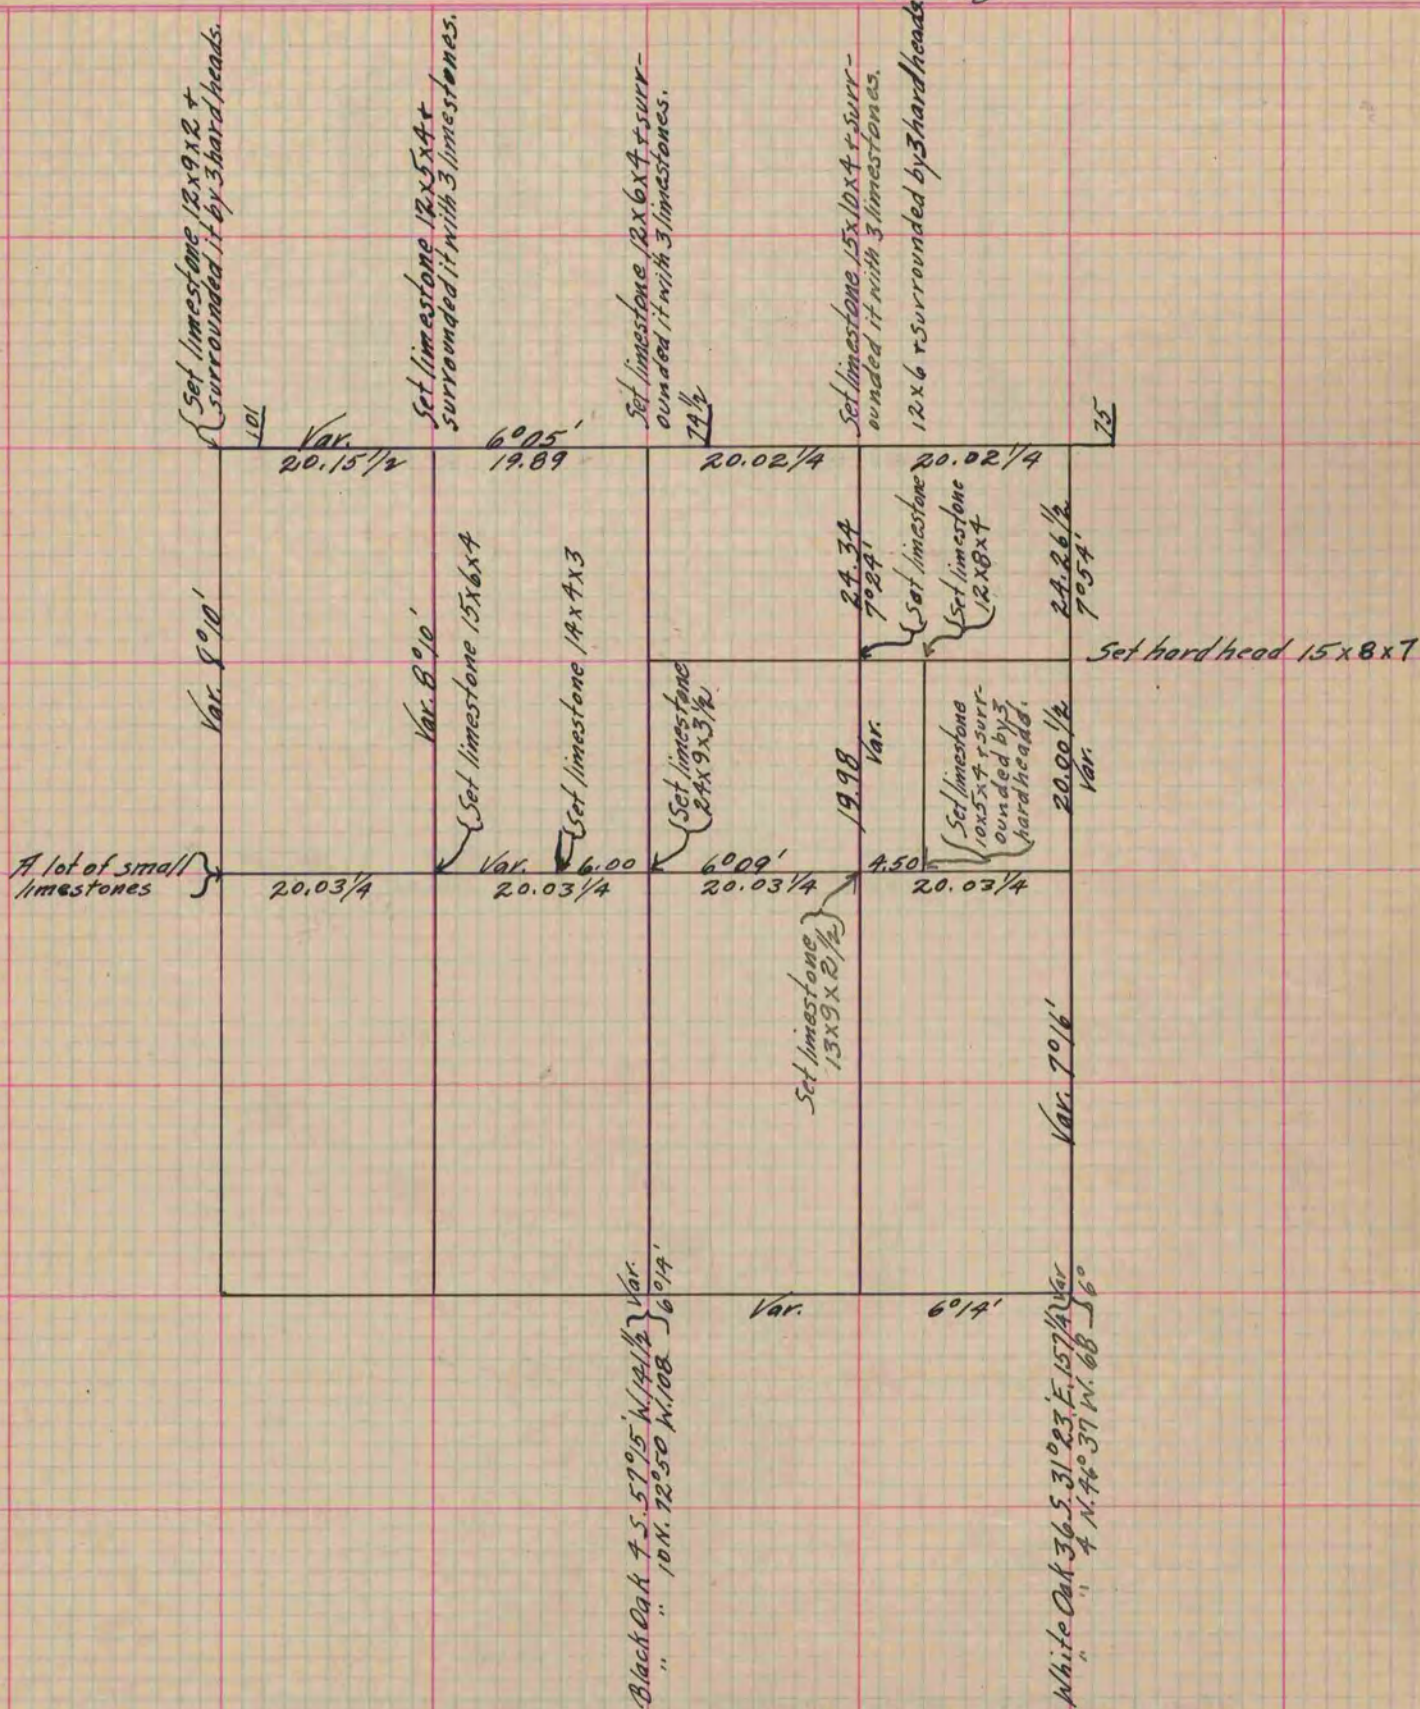

PLAT AND RECORD

Of a Survey on Section 2 T 1 R 13 E. of the 4 P. M. in Turtle Township

Rock County, Wisconsin, made March the 7th 1861

I hereby certify that the following is a correct record of said survey as made by me.

COUNTY BUILDING
IN CITY OF БЕЛОIT

(Signed) Edward Reger

County Surveyor.

Copied from Page 160 Vol. 1. Original County Surveyor's Record.