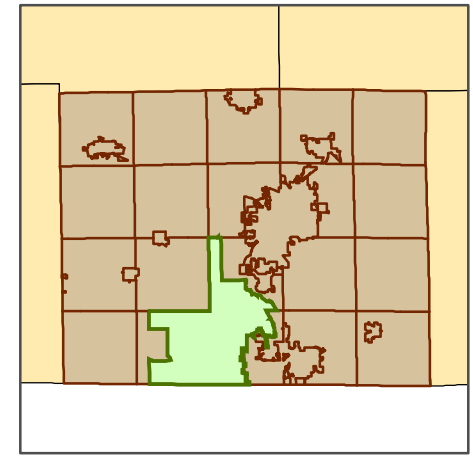

# Supervisory District 10

## Rock County, Wisconsin

Adopted: 9/8/2011

-  Polling Places
-  Supervisory District 10
-  Surrounding Supervisory Districts
-  Town Boundaries

Data Sources: Rock County Planning and Development, Rock County Clerk, US Census Bureau  
 This map is not intended to be a substitute for an actual field survey and is an advisory reference only.