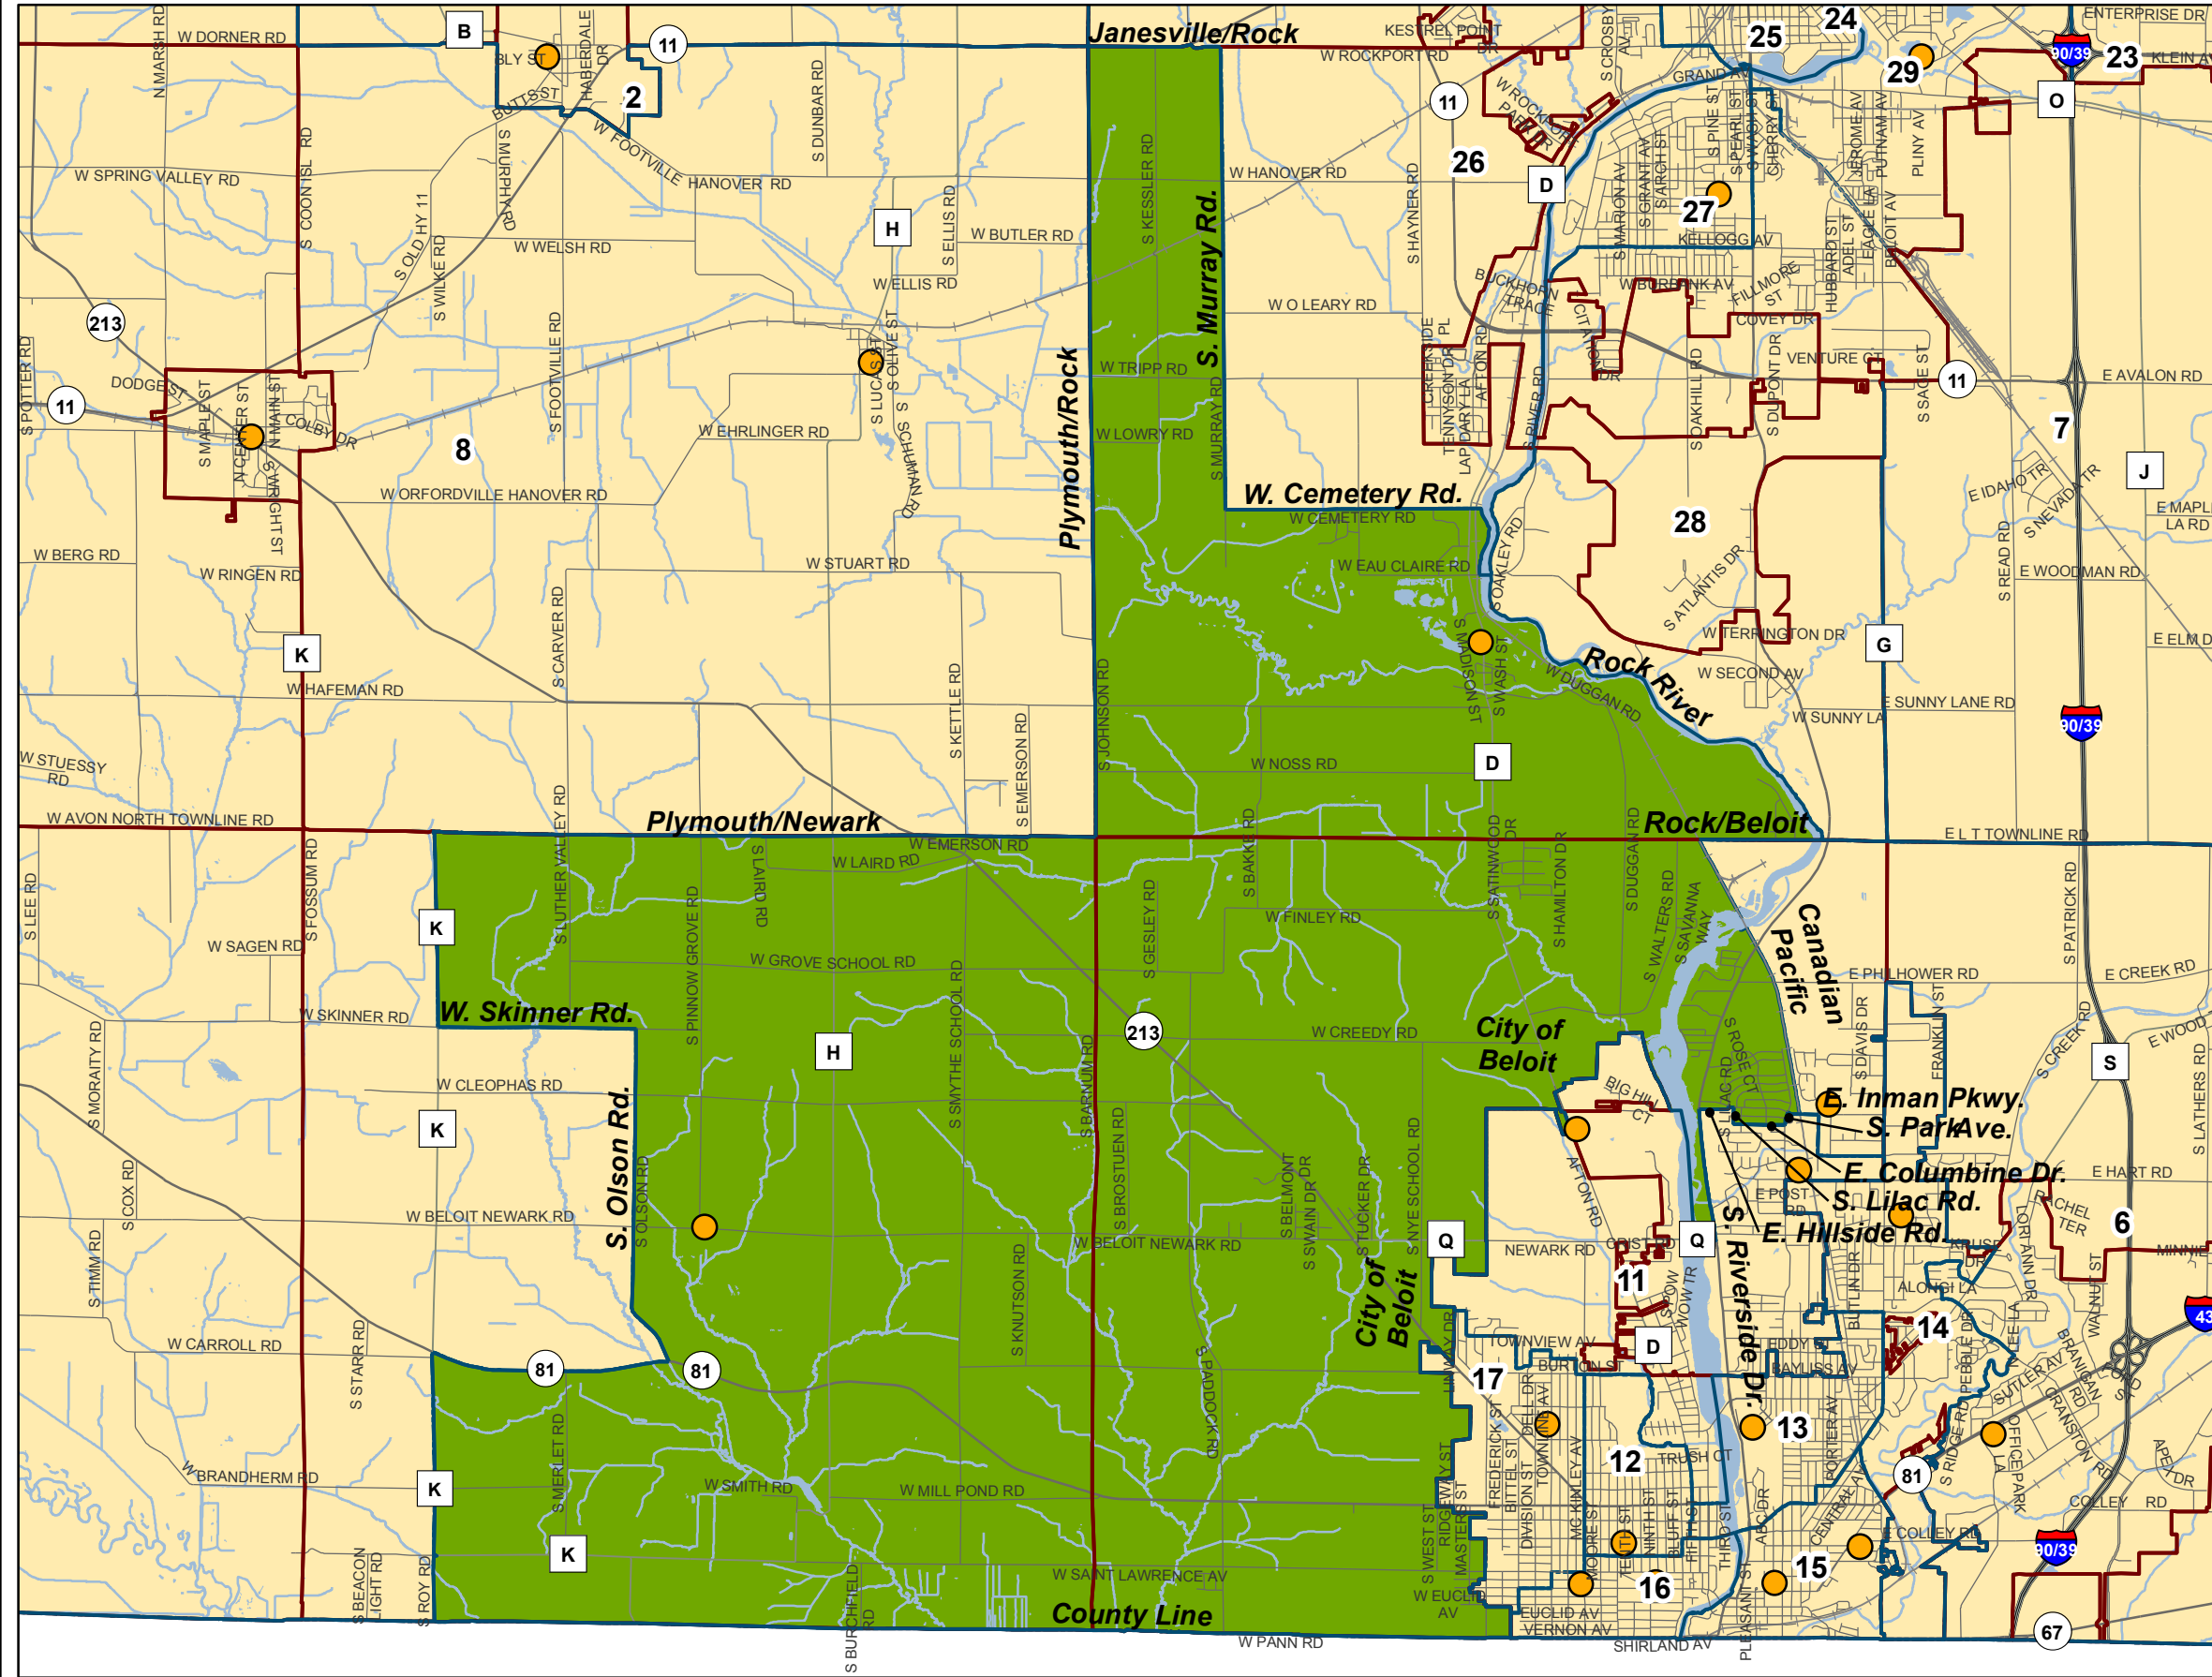

# Supervisory District 10

## Rock County, Wisconsin

Adopted: 9/8/2011

-  Polling Places
-  Supervisory District 10
-  Surrounding Supervisory Districts
-  Town Boundaries

Data Sources: Rock County Planning and Development, Rock County Clerk, US Census Bureau  
 This map is not intended to be a substitute for an actual field survey and is an advisory reference only.