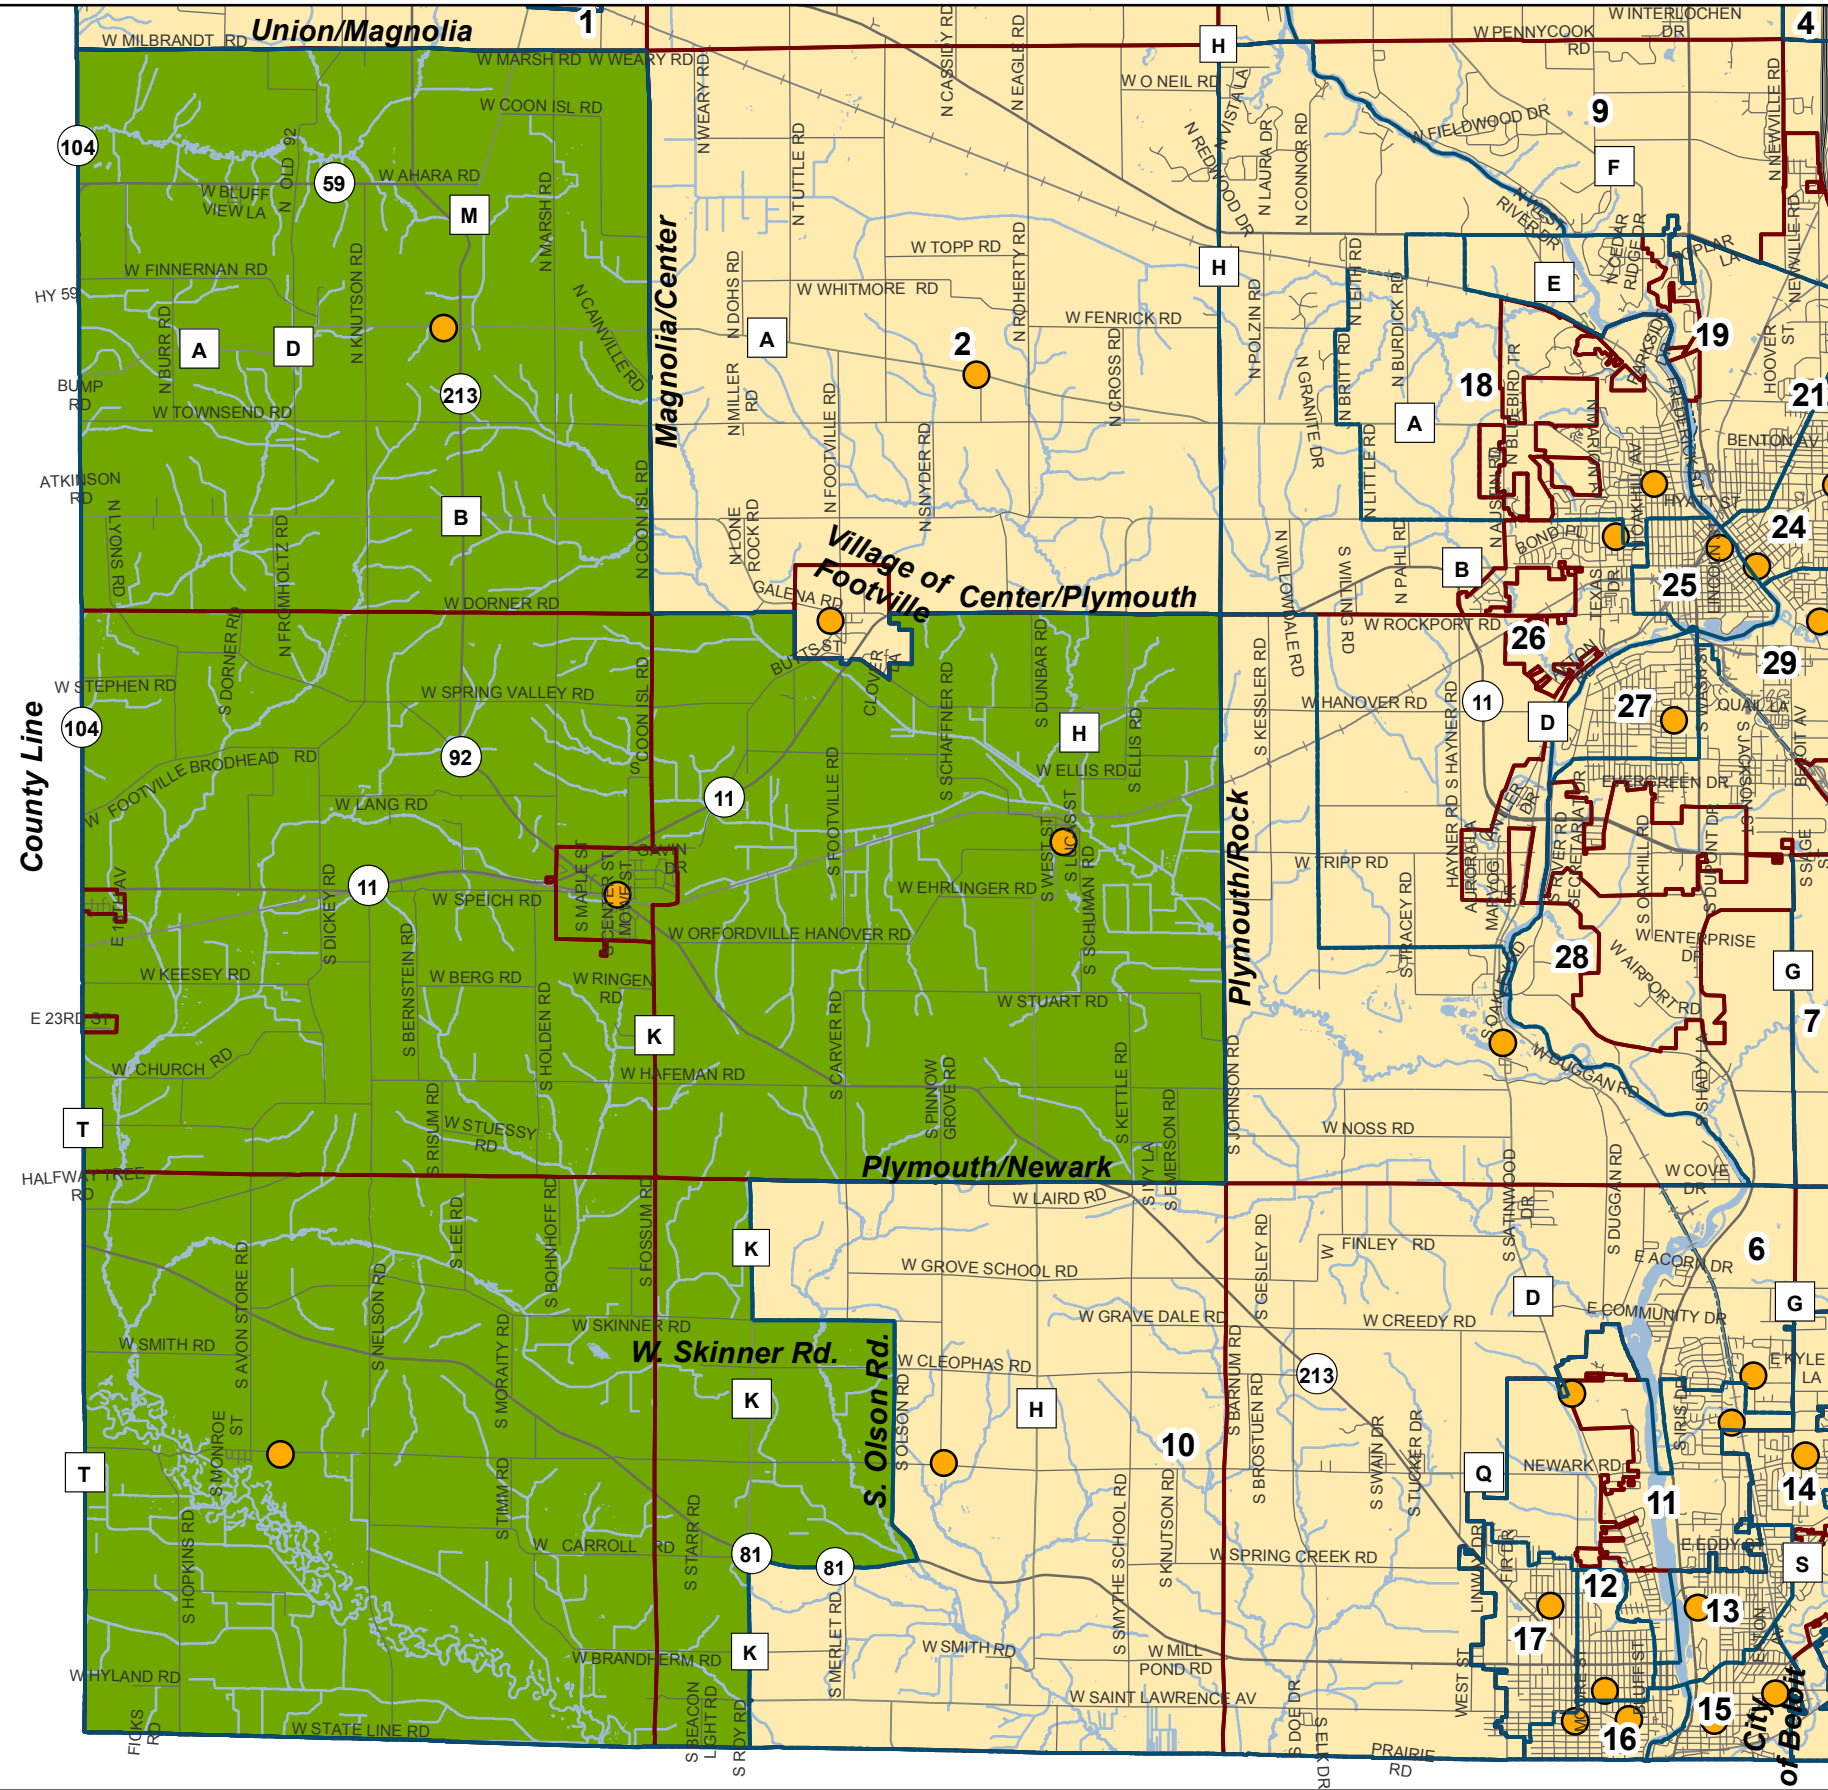

Supervisory District 8

Rock County, Wisconsin

Adopted: 9/8/2011

-  Polling Places
-  Town Boundaries
-  Supervisory District 8
-  Surrounding Supervisory Districts

Data Sources: Rock County Planning and Development, Rock County Clerk, US Census Bureau
 This map is not intended to be a substitute for an actual field survey and is an advisory reference only.

Rock County Geographic Information Systems (GIS)
 Planning, Economic and Community
 Development Agency
 51 S Main St, Janesville, WI 53545
 (TEL) 608-757-5587, (FAX) 608-757-5586
 email: Planning@co.rock.wi.us